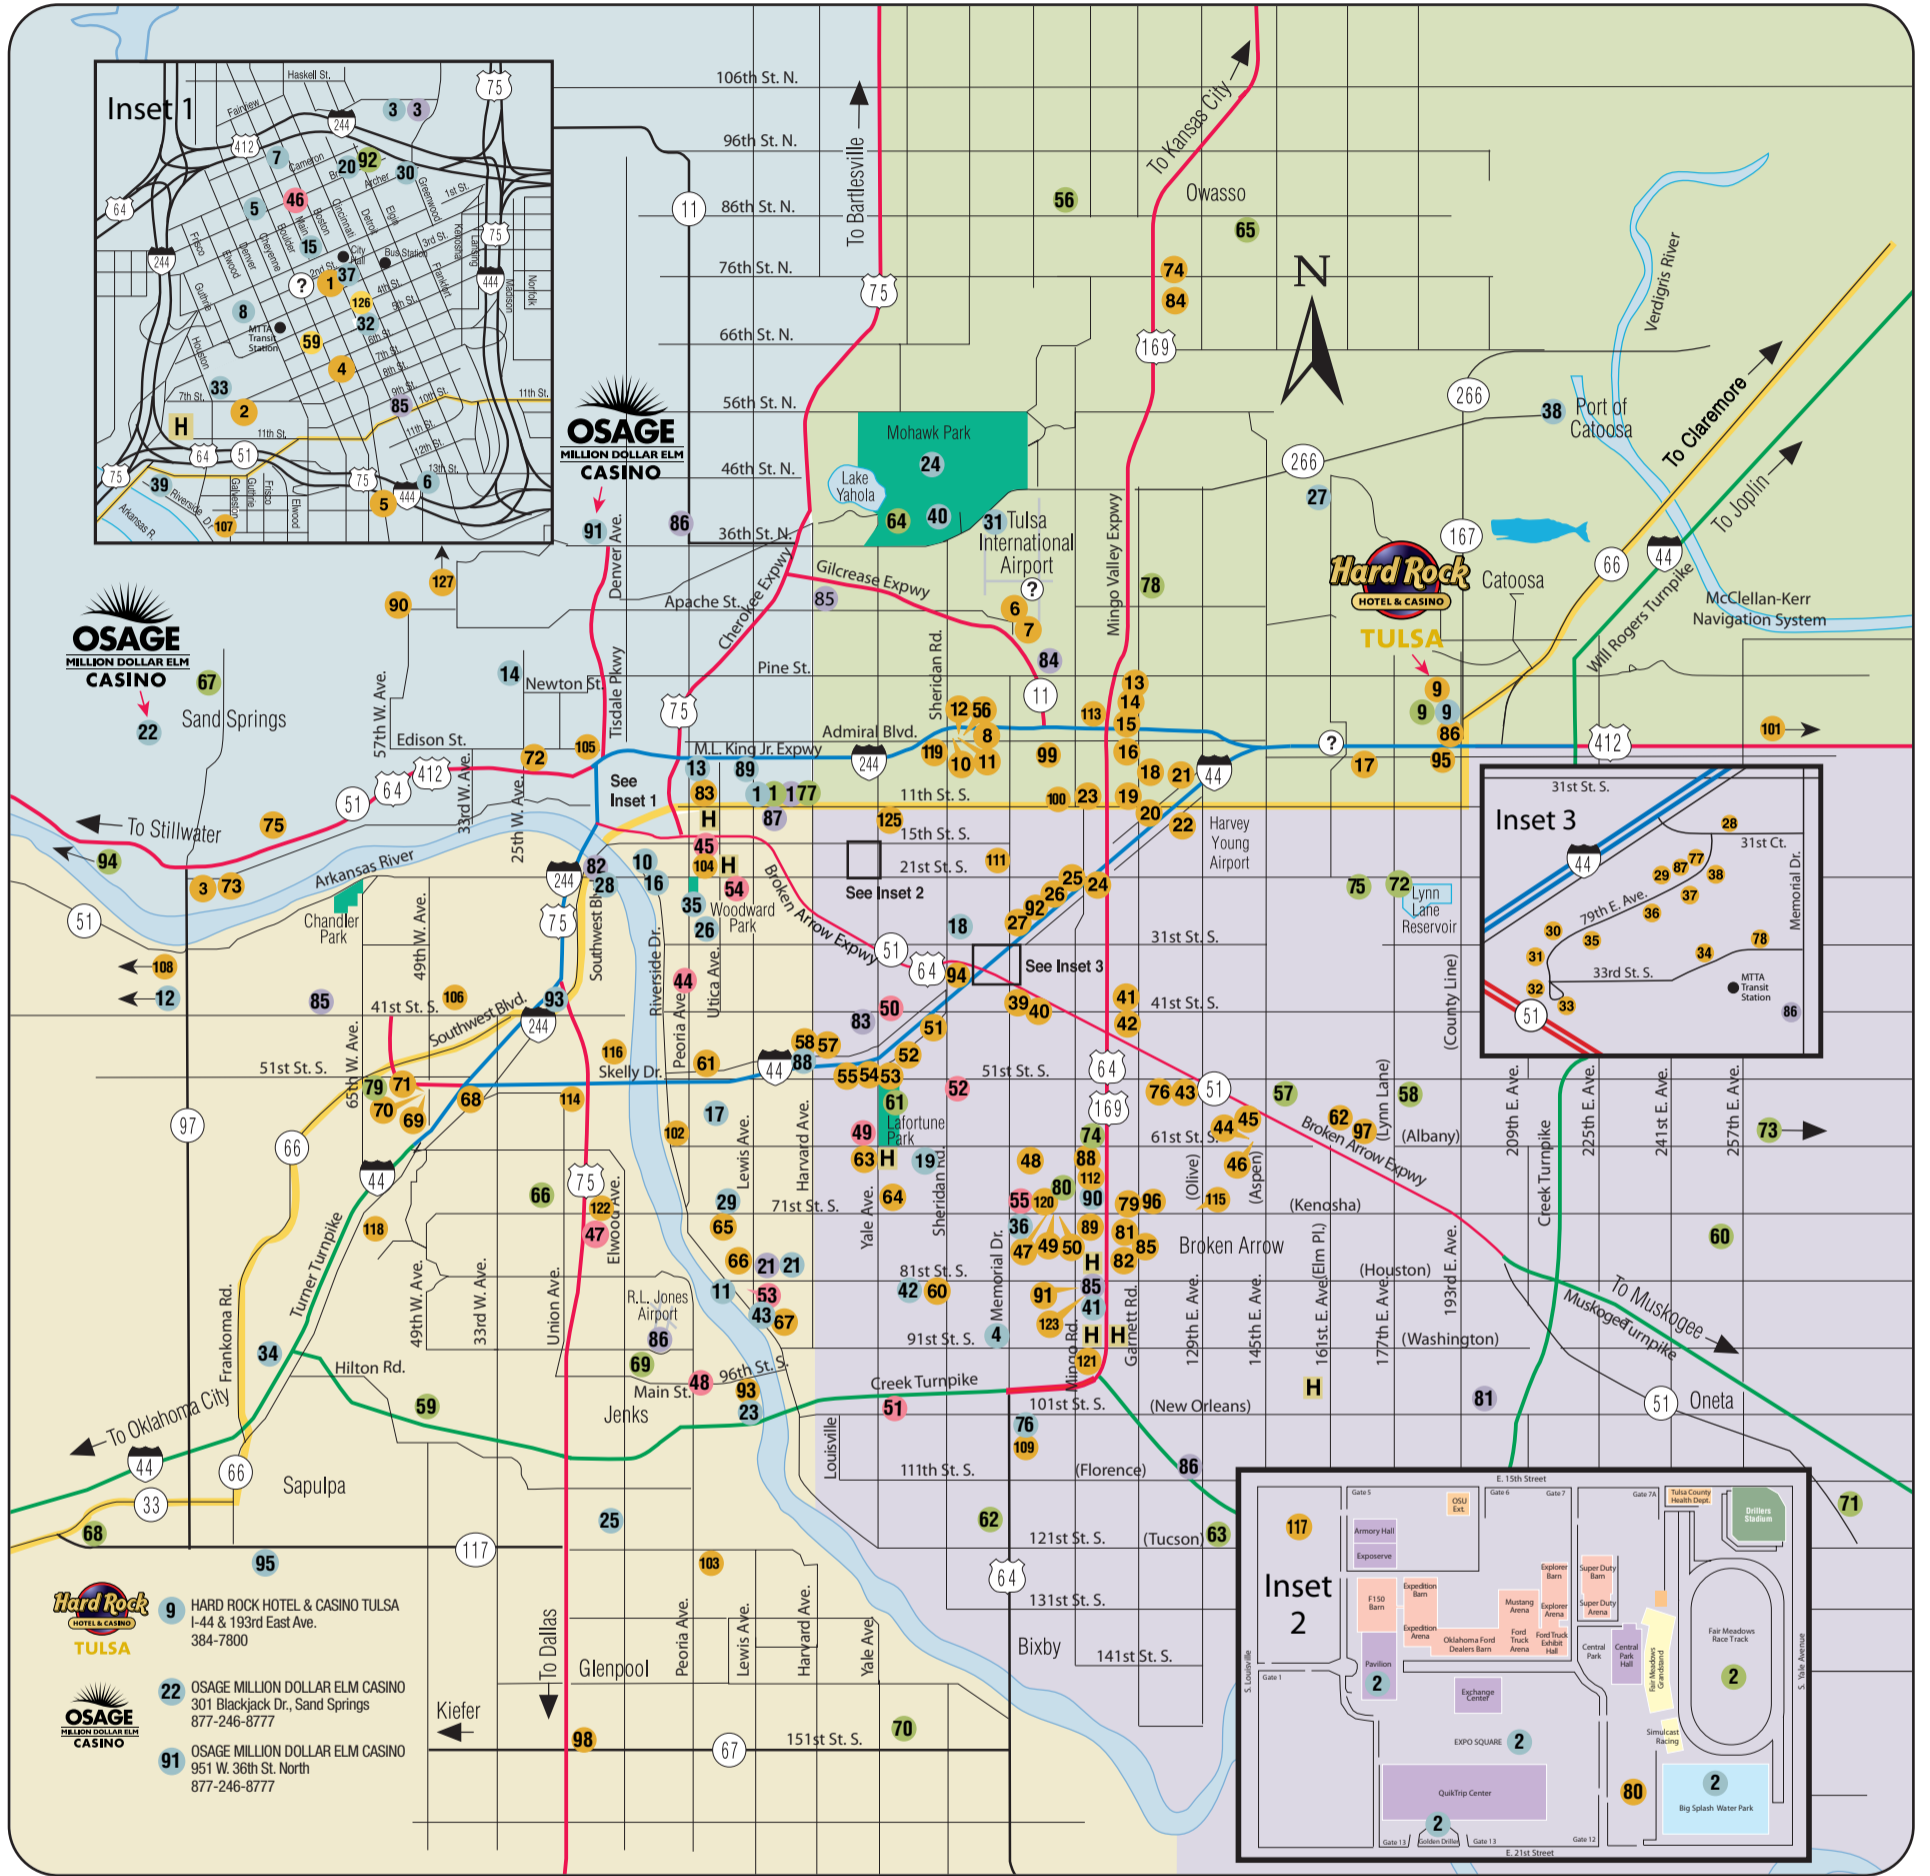

iam

YOUR TULSA VISITORS MAP

www.visittulsa.com

ATTRACTIONS

SHOPPING CENTERS & DISTRICTS

HOTELS, MOTELS, BED & BREAKFAST, & RV CAMPGROUNDS

UNIVERSITIES & COLLEGES

PUBLIC GOLF COURSES & SPORTS VENUES

HOSPITALS