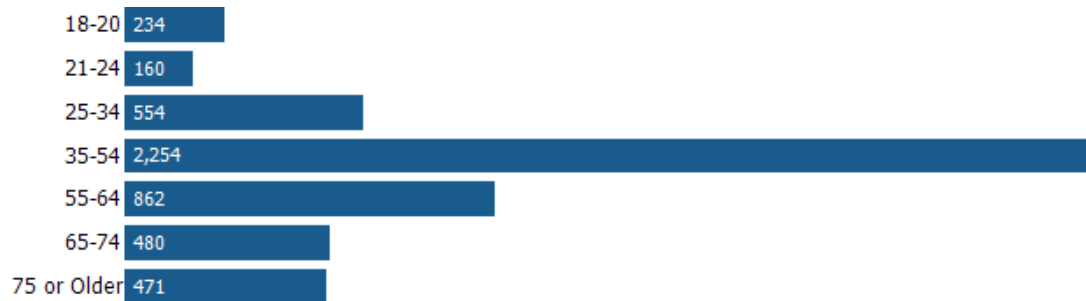

Population of Adults by Age Group

This chart shows the distribution of the population of adults by age range — from 18 to 75-plus — in the area of your search.

Data Source: U.S. Census
Update Frequency: Annually

Lakewood Ranch