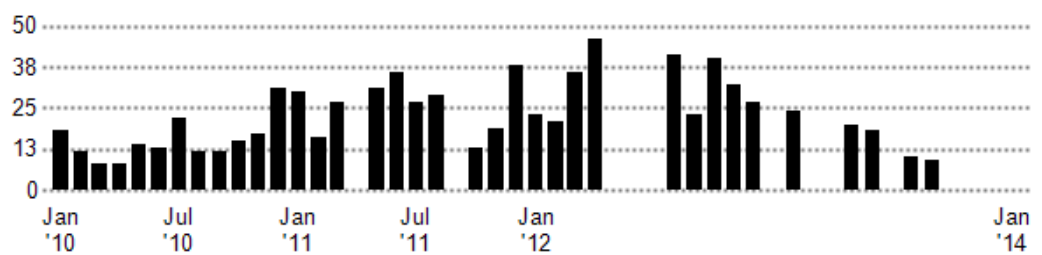

## Median Sales Price vs. Sales Volume

This chart compares the price trend and sales volume for homes in an area. Home prices typically follow sales volume, with a time lag, since sales activity is the driver behind price movements.

## Median Listing Price vs. Listing Volume

This chart compares the listing price and listing volume for homes in an area. Listing prices often follow listing volume, with a time lag, because supply can drive price movements.