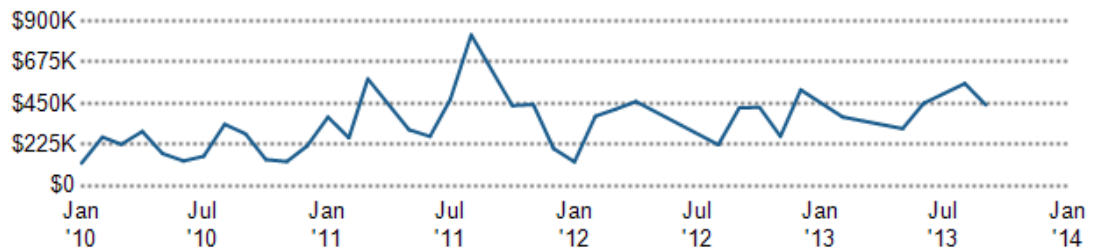

Neighborhood: Housing Stats and Charts

	Lakewood Ranch	Manatee County	Florida
Median Estimated Home Value	$315K	$161K	$145K
Estimated Home Value 12-Month Change	15.5%	10.8%	13.4%
Median List Price	$381K	$180K	$150K
List Price 1-Month Change	6.7%	—	-2%
List Price 12-Month Change	15.4%	6.5%	0%
Median Home Age	8	28	30
Own	87%	73%	69%
Rent	13%	27%	31%
Vacancy	0%	3.91%	—
$ Value of All Buildings for which Permits Were Issued	—	$239M	$7.82B
% Change in Permits for All Buildings	—	21%	13%
% Change in $ Value for All Buildings	—	31%	15%

Median Sales Price vs. Sales Volume

This chart compares the price trend and sales volume for homes in an area. Home prices typically follow sales volume, with a time lag, since sales activity is the driver behind price movements.

Data Source: Public records data where licensed from Lender Processing Services (LPS)

Update Frequency: Monthly

- Median Sales Price
- Sales Volume

Median Sales Price