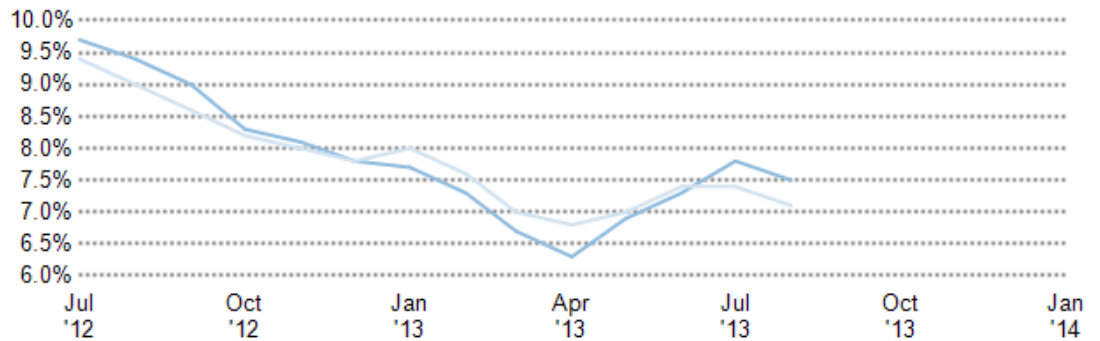

Neighborhood: Economic Stats and Charts

	Lakewood Ranch	Manatee County	Florida
Income Per Capita	$37,881	$27,918	$26,733
Median Household Income	$90,643	$48,181	$47,827
Unemployment Rate	–	7.5%	7.1%
Unemployment Number	–	10.6K	672K
Employment Number	–	131K	8.77M
Labor Force Number	–	142K	9.45M

Unemployment Rate

This chart shows the unemployment trend in the area of your search. The unemployment rate is an important driver behind the housing market.

Data Source: Bureau of Labor Statistics

Update Frequency: Monthly

- Manatee County
- Florida