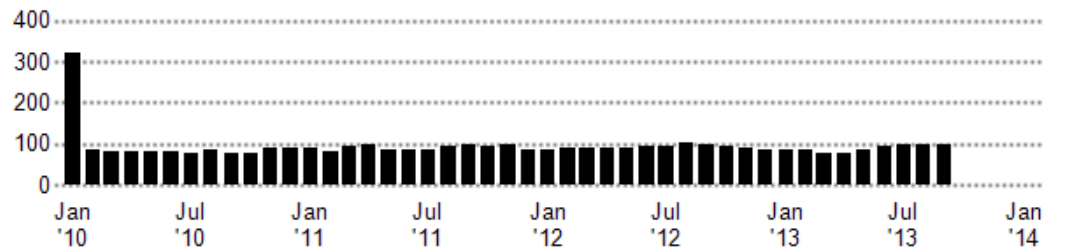

## Median Listing Price vs. Listing Volume

This chart compares the listing price and listing volume for homes in an area. Listing prices often follow listing volume, with a time lag, because supply can drive price movements.

Data Source: On- and off-market listings sources

Update Frequency: Monthly

- Median List Price
- Listing Volume

Median List Price

Listing Volume