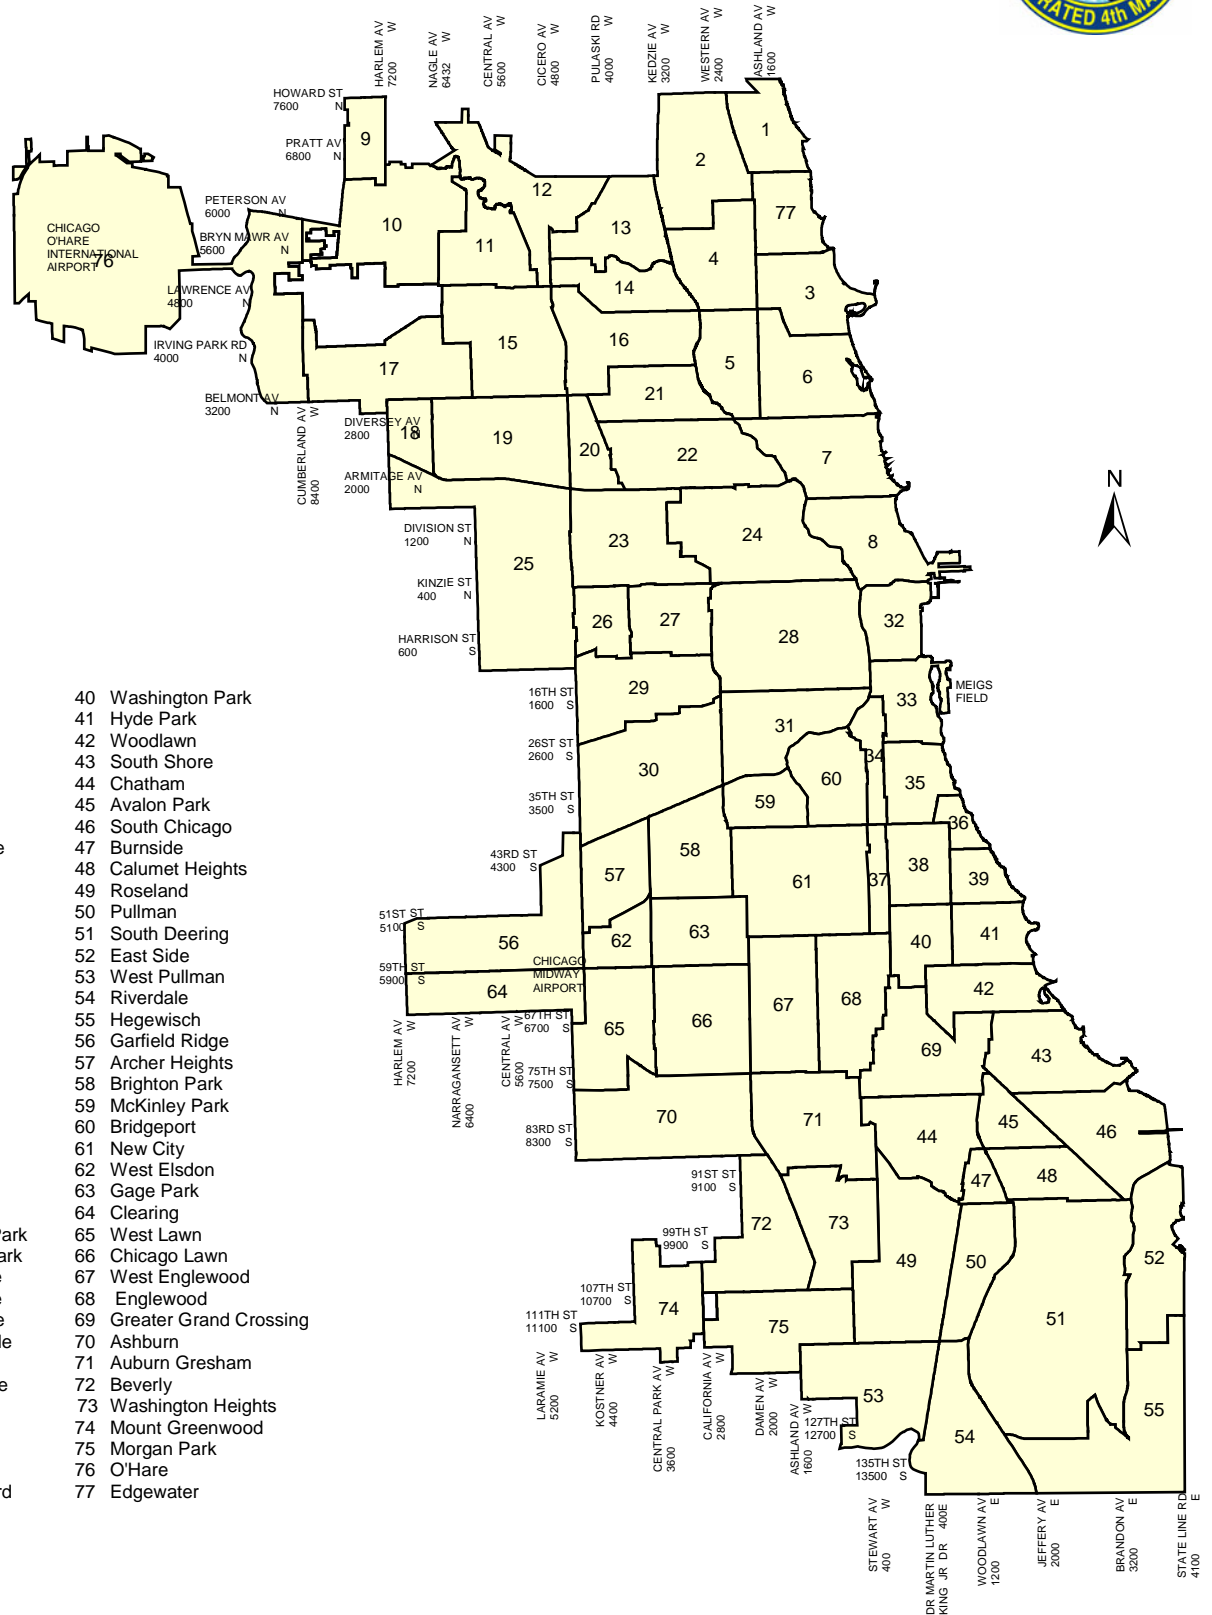

City of Chicago Community Area Map

- | | |
|-----------------------|---------------------------|
| 1 Rogers Park | 40 Washington Park |
| 2 West Ridge | 41 Hyde Park |
| 3 Uptown | 42 Woodlawn |
| 4 Lincoln Square | 43 South Shore |
| 5 North Center | 44 Chatham |
| 6 Lake View | 45 Avalon Park |
| 7 Lincoln Park | 46 South Chicago |
| 8 Near North Side | 47 Burnside |
| 9 Edison Park | 48 Calumet Heights |
| 10 Norwood Park | 49 Roseland |
| 11 Jefferson Park | 50 Pullman |
| 12 Forest Glen | 51 South Deering |
| 13 North Park | 52 East Side |
| 14 Albany Park | 53 West Pullman |
| 15 Portage Park | 54 Riverdale |
| 16 Irving Park | 55 Hegewisch |
| 17 Dunning | 56 Garfield Ridge |
| 18 Montclare | 57 Archer Heights |
| 19 Belmont Cragin | 58 Brighton Park |
| 20 Hermosa | 59 McKinley Park |
| 21 Avondale | 60 Bridgeport |
| 22 Logan Square | 61 New City |
| 23 Humboldt Park | 62 West Elsdon |
| 24 West Town | 63 Gage Park |
| 25 Austin | 64 Clearing |
| 26 West Garfield Park | 65 West Lawn |
| 27 East Garfield Park | 66 Chicago Lawn |
| 28 Near West Side | 67 West Englewood |
| 29 North Lawndale | 68 Englewood |
| 30 South Lawndale | 69 Greater Grand Crossing |
| 31 Lower West Side | 70 Ashburn |
| 32 Loop | 71 Auburn Gresham |
| 33 Near South Side | 72 Beverly |
| 34 Armour Square | 73 Washington Heights |
| 35 Douglas | 74 Mount Greenwood |
| 36 Oakland | 75 Morgan Park |
| 37 Fuller Park | 76 O'Hare |
| 38 Grand Boulevard | 77 Edgewater |
| 39 Kenwood | |