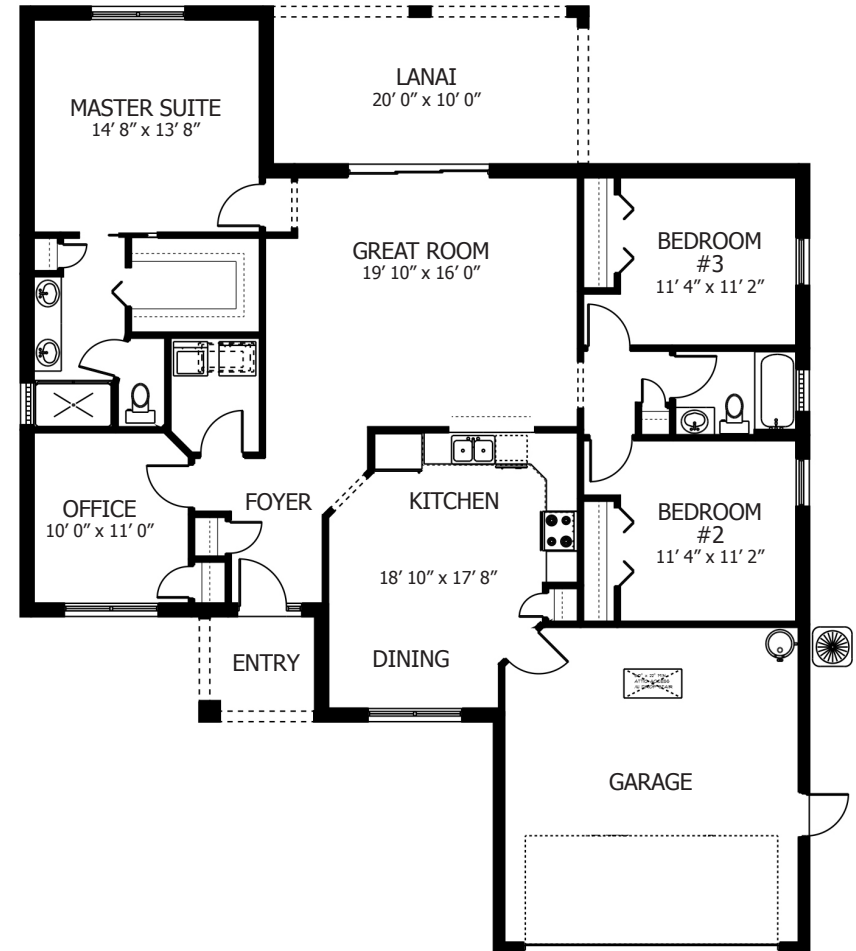

Center Pointe *Homes*

www.centerpointehomes.com

Vercelli

MODEL HOME Vercelli

MODEL HOME Vercelli A

MODEL HOME Vercelli B

Living Area	1686 sq. ft.
Lanai	200 sq. ft.
Garage	410 sq. ft.
Entry	49 sq. ft.
Total Area	2365 sq. ft.