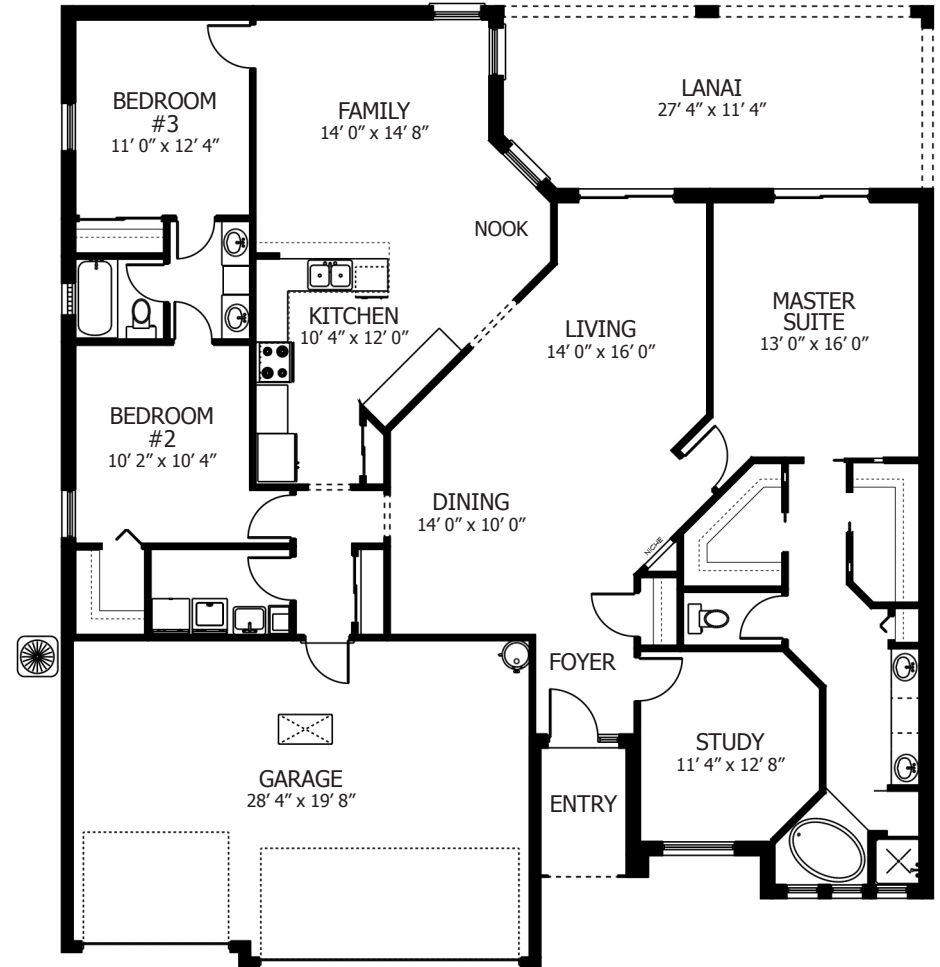

Barcelona

MODEL HOME Barcelona A

MODEL HOME Barcelona B

MODEL HOME Barcelona C

Living Area	2149 sq. ft.
Lanai	297 sq. ft.
Garage	588 sq. ft.
Entry	44 sq. ft.
Total Area	3078 sq. ft.