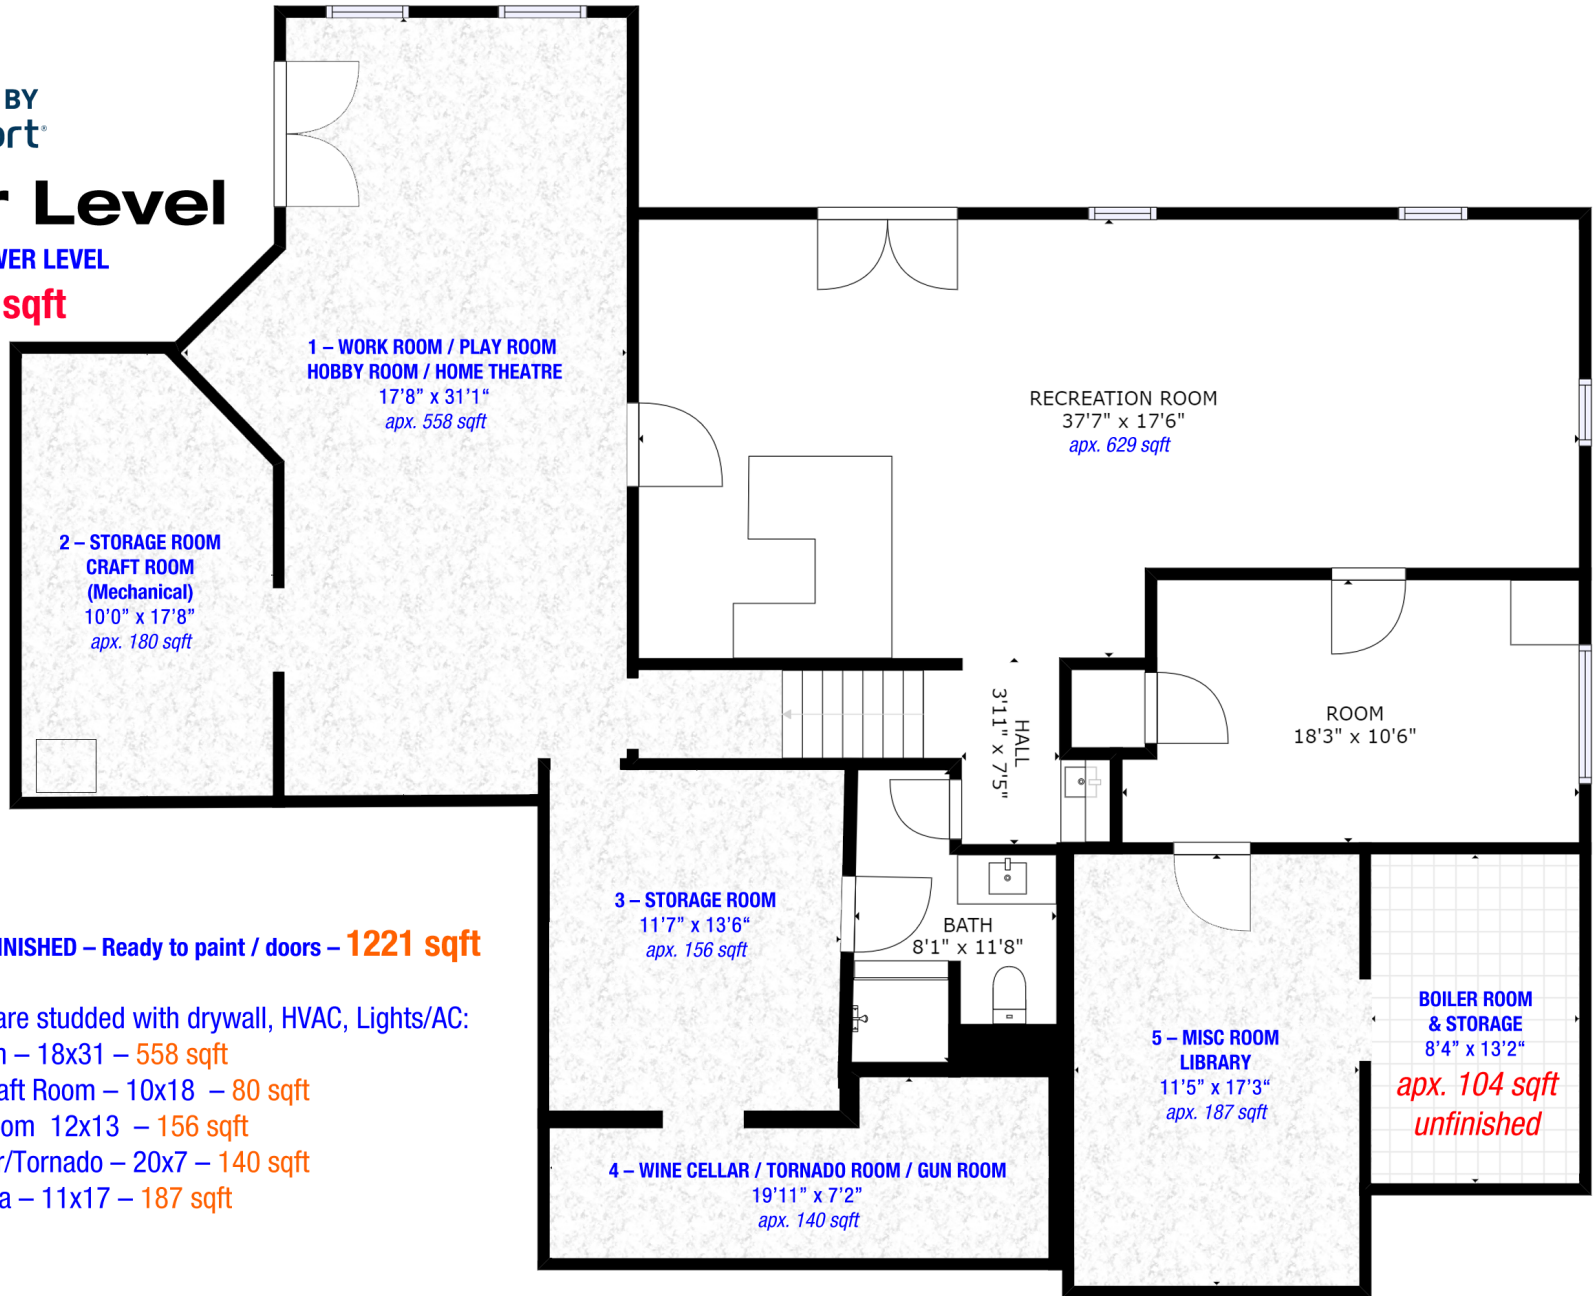

Lower Level

TOTAL FINISHED LOWER LEVEL

3 rooms – **933 sqft**

 UNFINISHED – Ready to paint / doors – **1221 sqft**

These spaces are studded with drywall, HVAC, Lights/AC:

- 1 – Work Room – 18x31 – **558 sqft**
- 2 – Storage Craft Room – 10x18 – **80 sqft**
- 3 – Storage Room 12x13 – **156 sqft**
- 4 – Wine Cellar/Tornado – 20x7 – **140 sqft**
- 5 – Library area – 11x17 – **187 sqft**

**BOILER ROOM
& STORAGE**
8'4" x 13'2"
**apx. 104 sqft
unfinished**