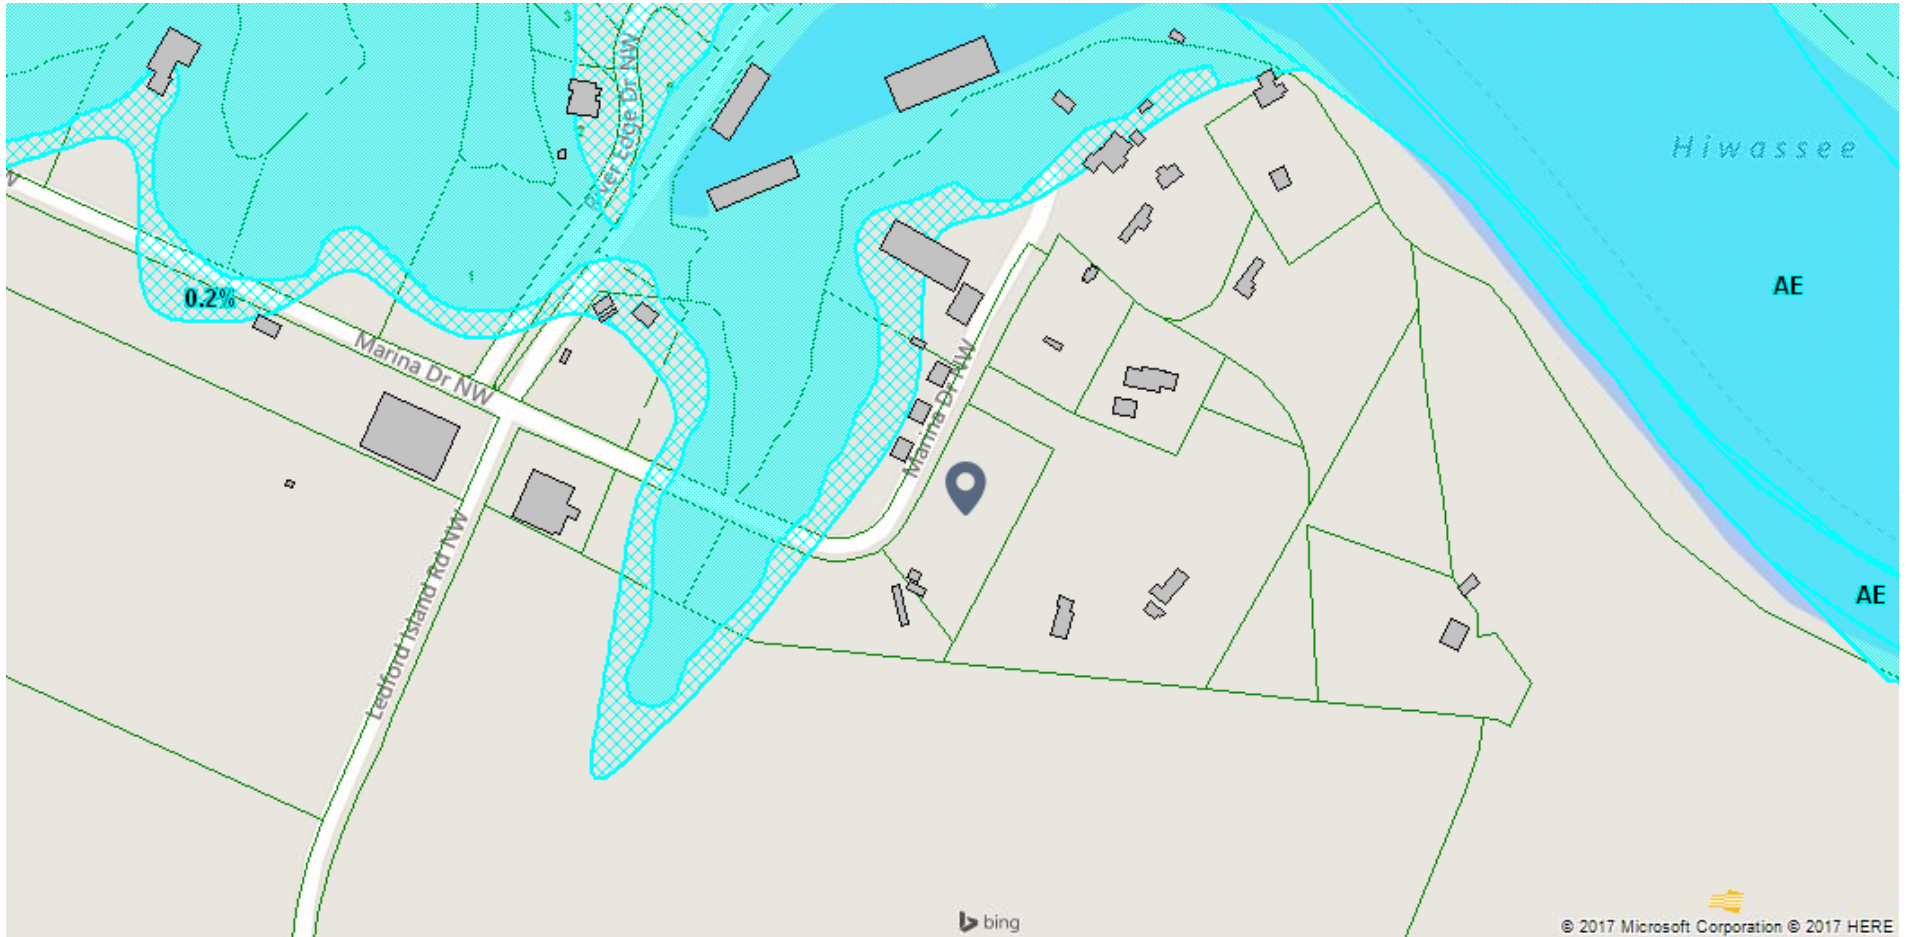

Steve Darmody
 Keller Williams Realty
 423-212-1655
 stevedarmody@kw.com
 http://www.stevedarmody.com

Map for Parcel Address: 181 Marina Dr NW Charleston, TN 37310-5217 Parcel ID: 005 042.00

Powered by CIS Data

Fema Flood Zones - Eff Date: 4/6/2010

High-Risk Areas (SFHA's) (?) Moderate Risk Areas (NSFA's) (?) Undetermined-Risk Areas (?) Source: DFIRM (...)

National Flood Insurance Program: Flood Hazard Mapping (...)