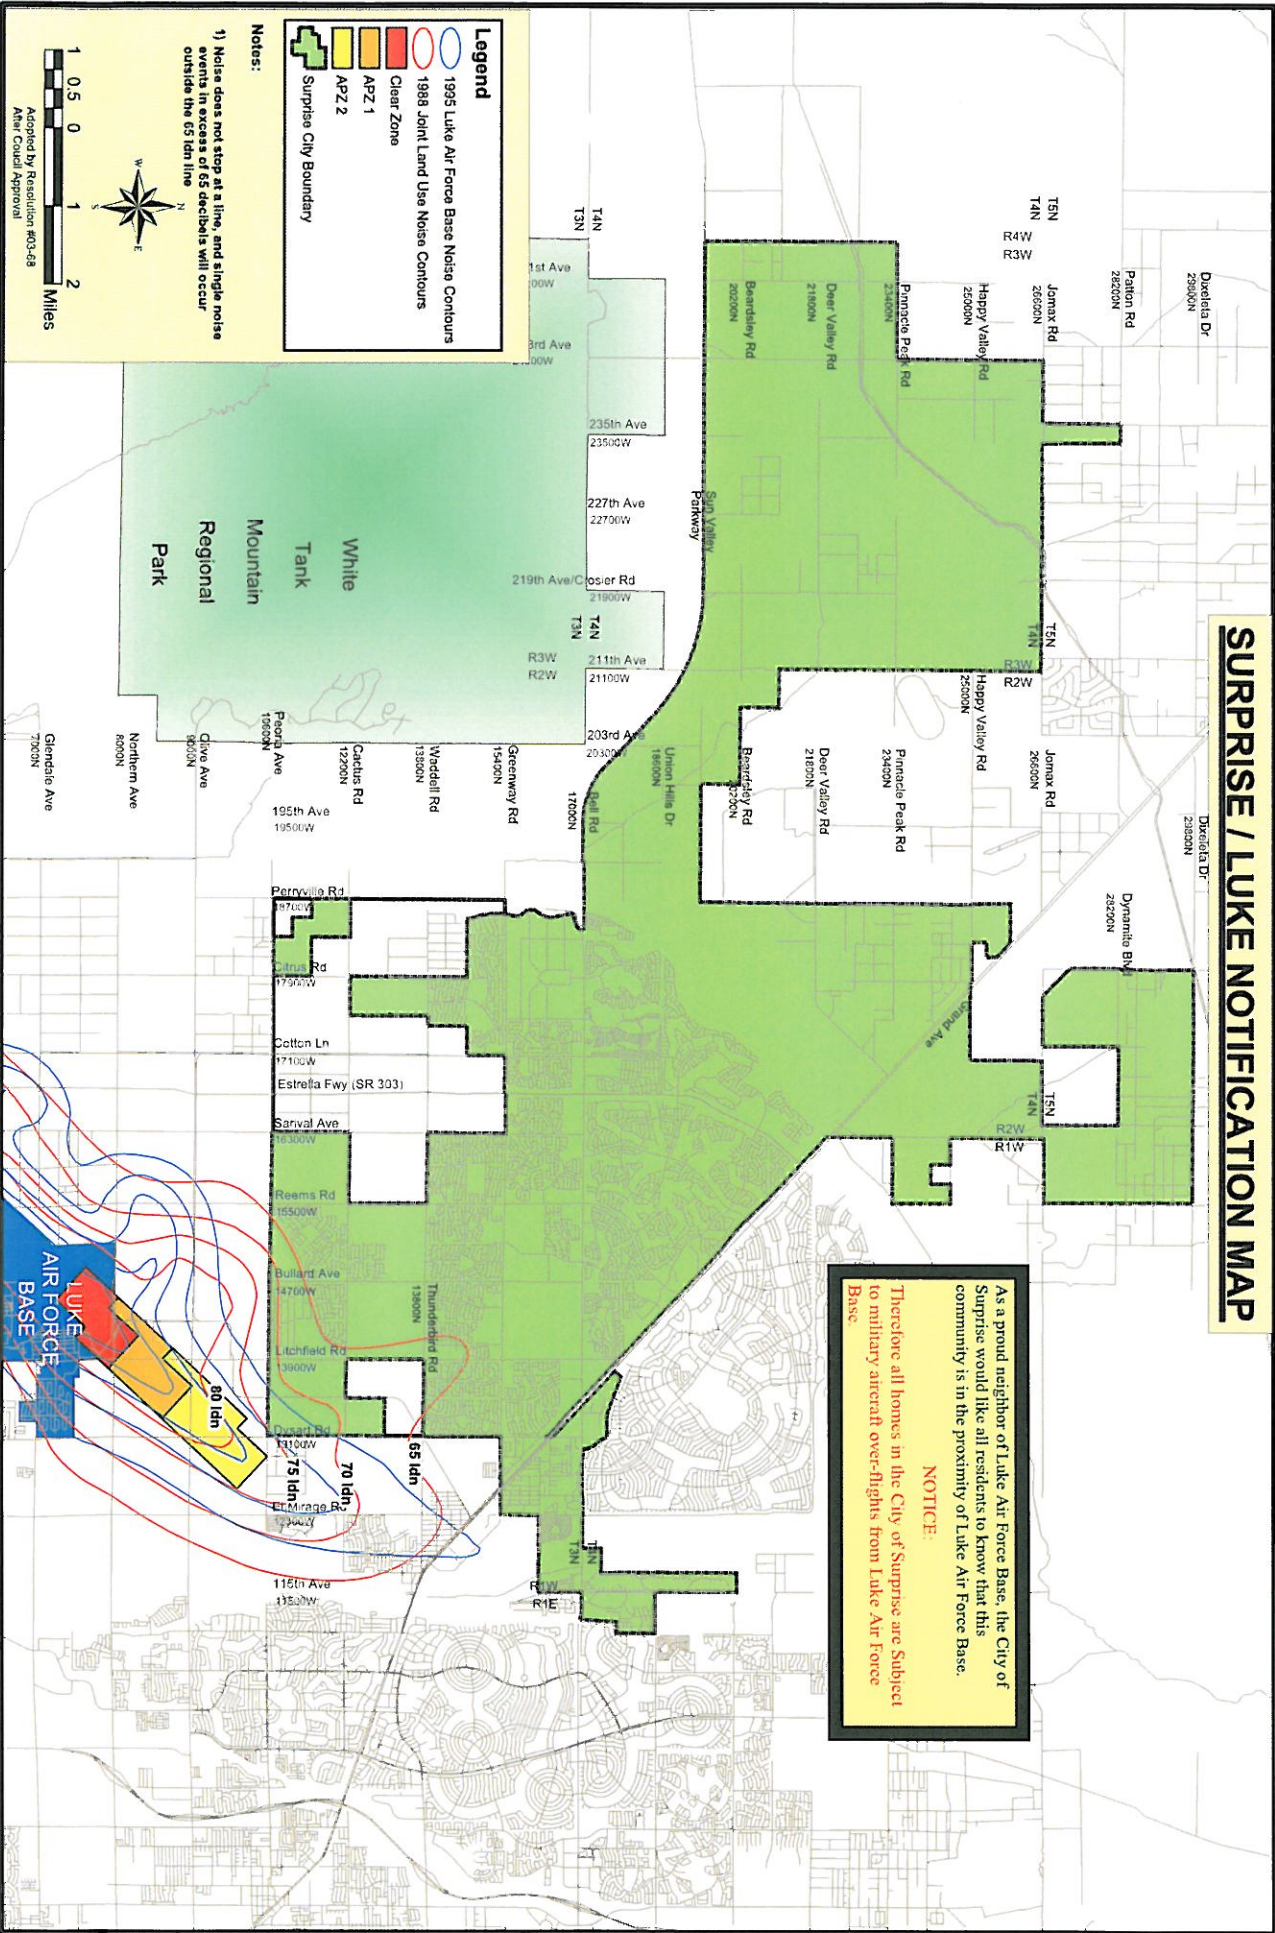

SURPRISE / LUKE NOTIFICATION MAP

Legend

- 1995 Luke Air Force Base Noise Contours
- 1988 Joint Land Use Noise Contours
- Clear Zone
- APZ 1
- APZ 2
- + Surprise City Boundary

Notes:

1) Noise does not stop at a line, and single noise events in excess of 65 decibels will occur outside the 65 db line

As a proud neighbor of Luke Air Force Base, the City of Surprise would like all residents to know that this community is in the proximity of Luke Air Force Base.

NOTICE:

Therefore all homes in the City of Surprise are Subject to military aircraft over-flights from Luke Air Force Base.