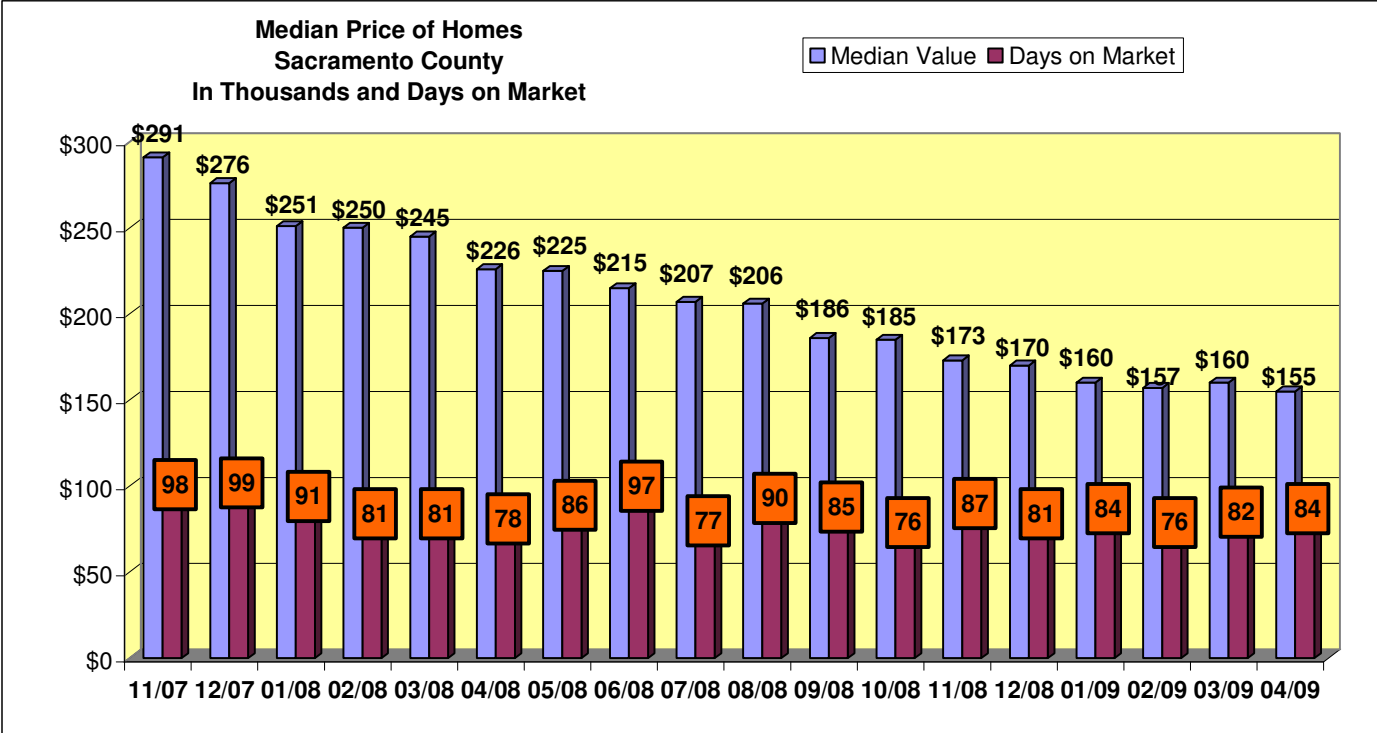

Realized Dream Team

Erin Phillips * Keller Williams® Realty
 3001 Lava Ridge Ct. #100 * Roseville CA 95661
 Direct: 916-580-2227 * FAX: 916-580-2228
SoldByErin.net * Email: erinphillips@kw.com

Realized Dream Team