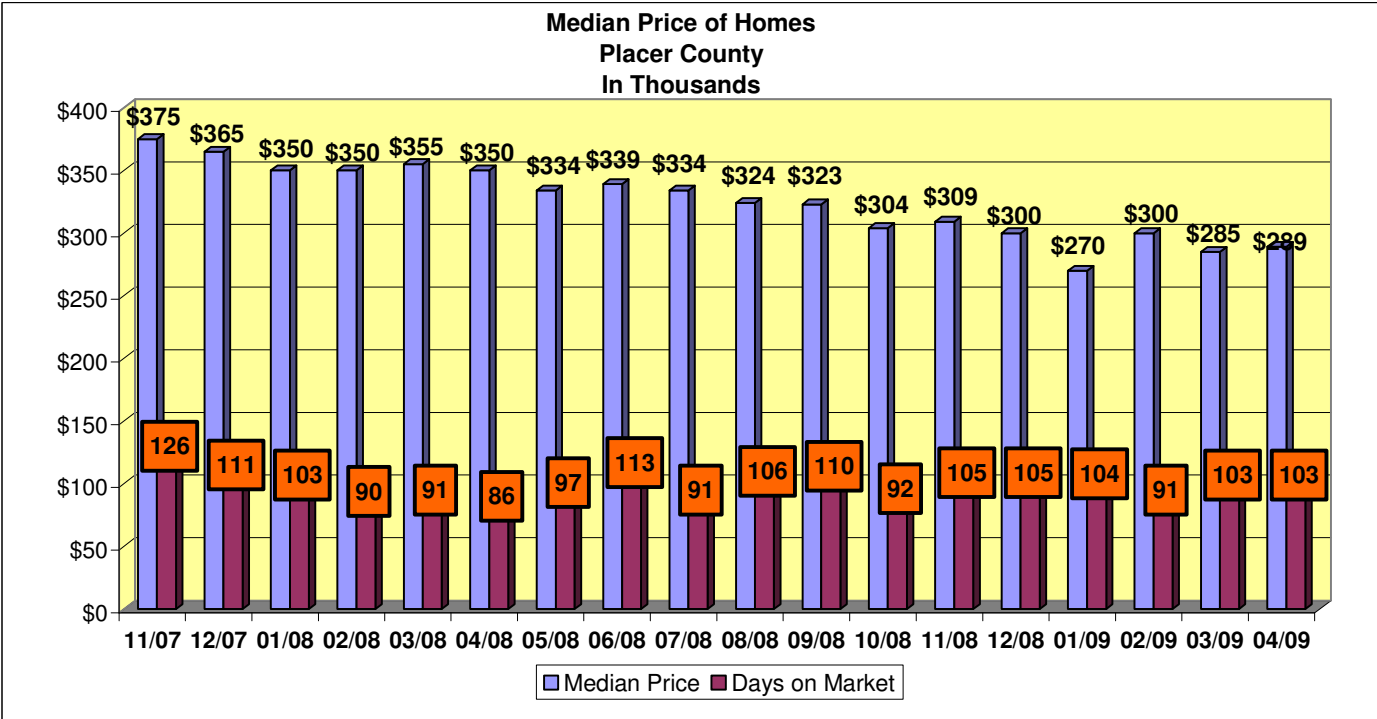

Realized Dream Team

Erin Phillips * Keller Williams® Realty
 3001 Lava Ridge Ct. #100 * Roseville CA 95661
 Direct: 916-580-2227 * FAX: 916-580-2228
SoldByErin.net * Email: erinphillips@kw.com

Realized Dream Team