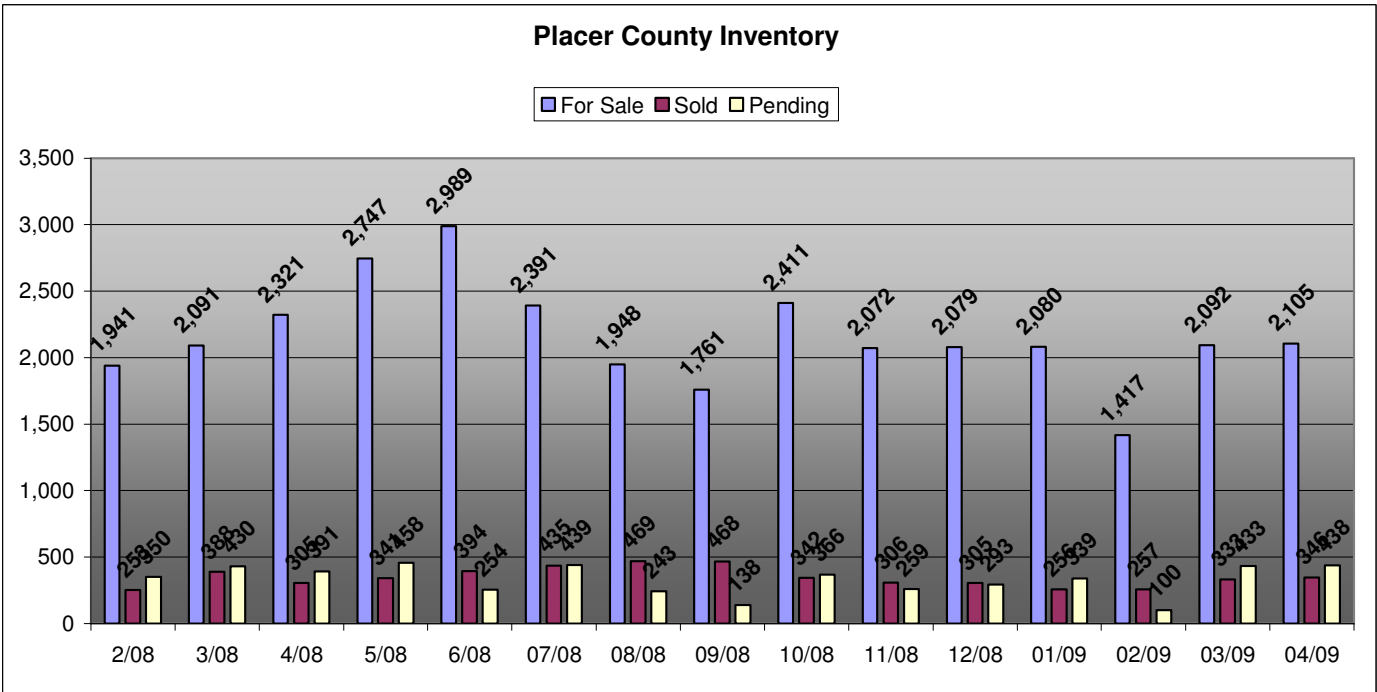

Realized Dream Team

Erin Phillips * Keller Williams® Realty
 3001 Lava Ridge Ct. #100 * Roseville CA 95661
 Direct: 916-580-2227 * FAX: 916-580-2228
SoldByErin.net * Email: erinphillips@kw.com

Realized Dream Team