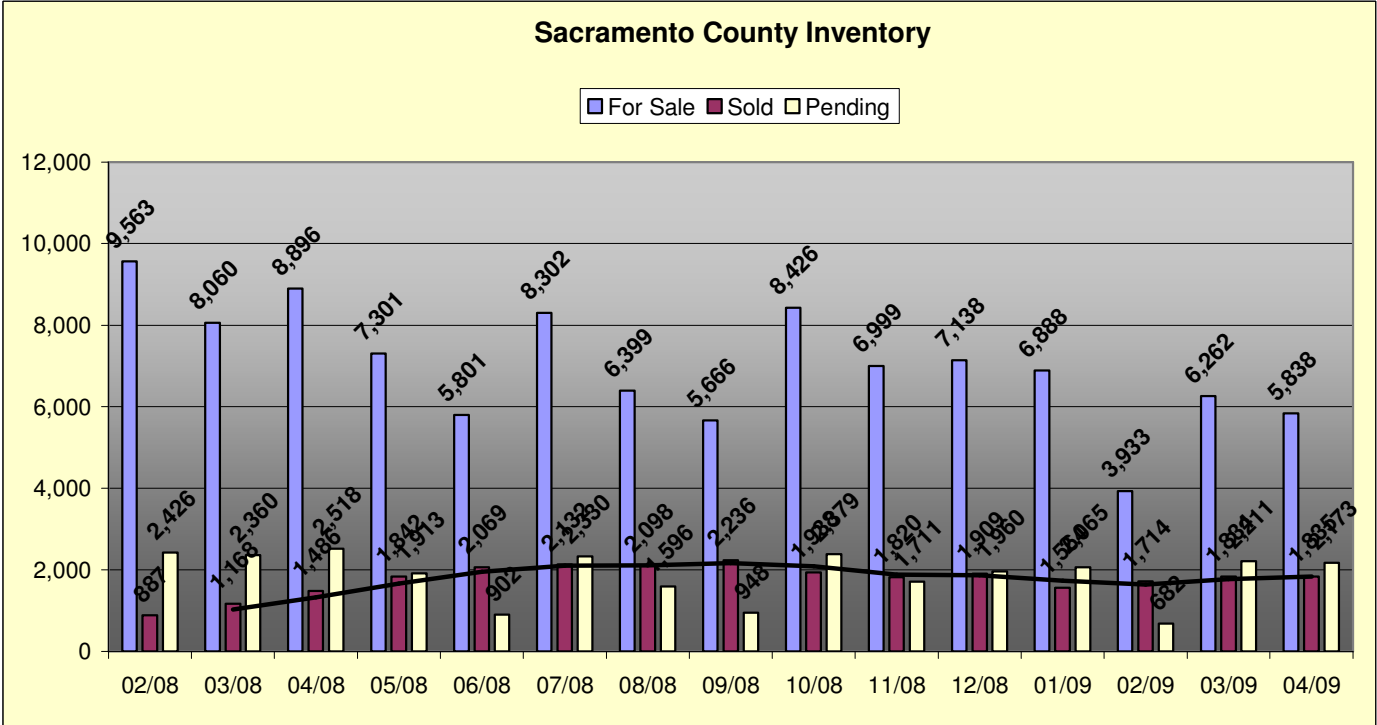

Realized Dream Team

Erin Phillips * Keller Williams® Realty
 3001 Lava Ridge Ct. #100 * Roseville CA 95661
 Direct: 916-580-2227 * FAX: 916-580-2228
SoldByErin.net * Email: erinphillips@kw.com

Realized Dream Team