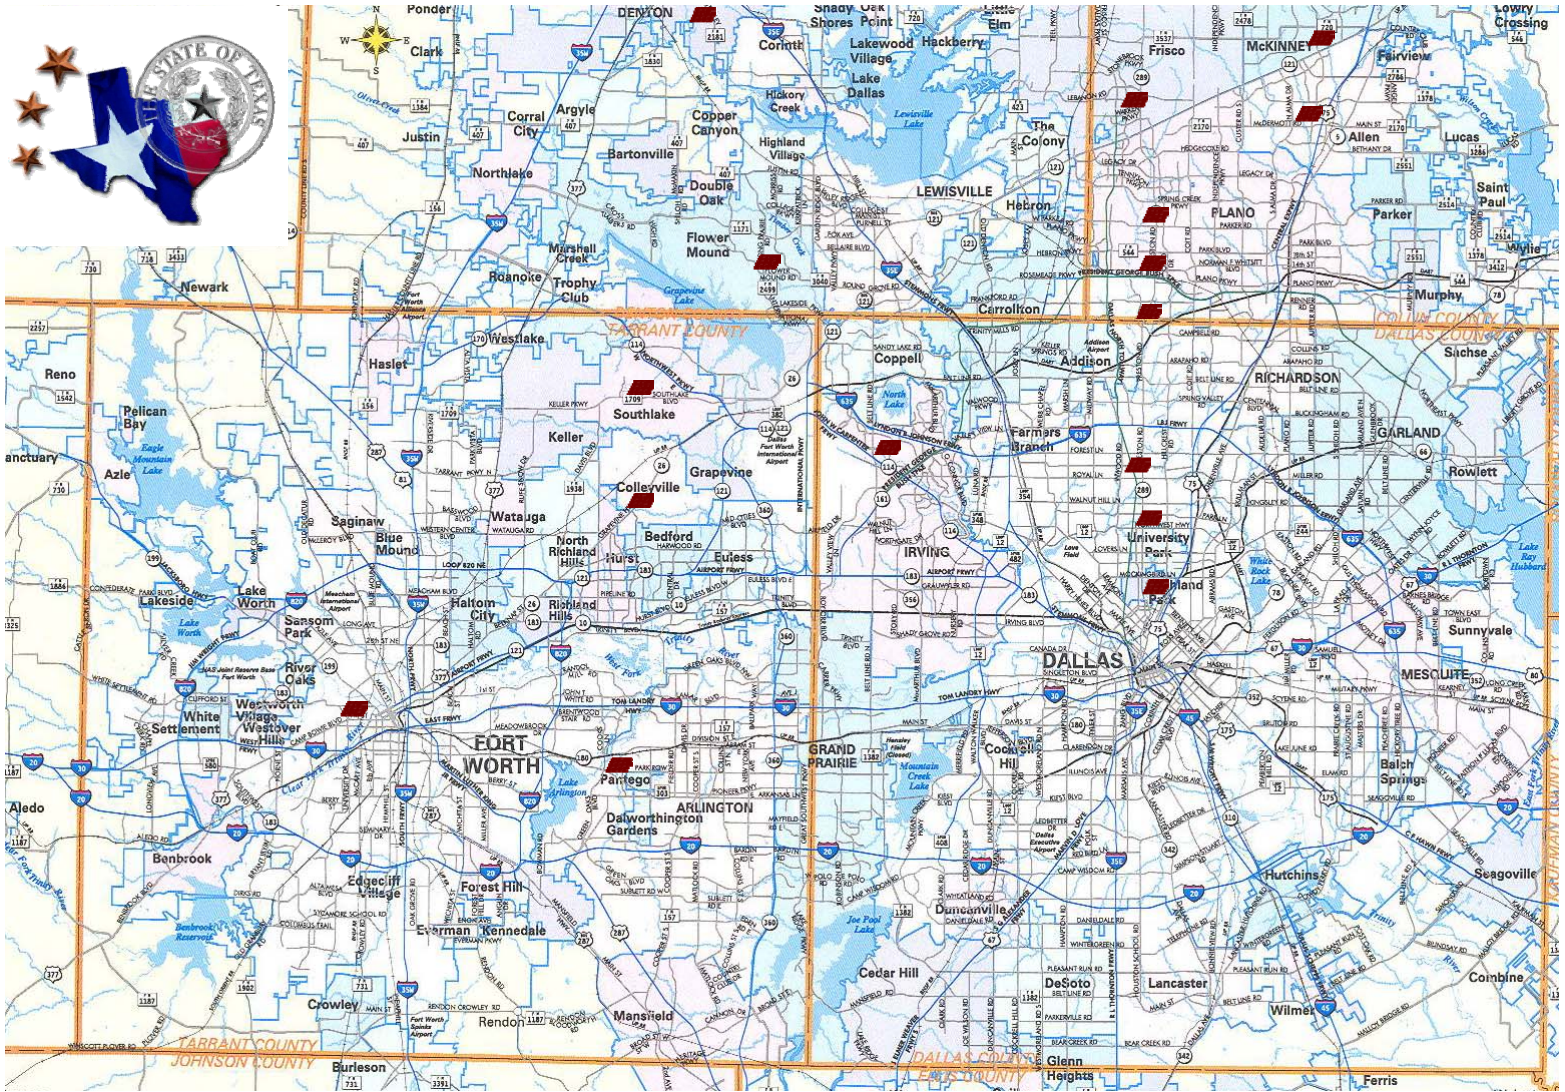

HEXTER-FAIR TITLE COMPANY

Serving the DFW Metroplex!

COLLIN COUNTY

Allen
1002 Raintree Circle, #102
Allen, Texas 75013
972-396-1549 Fax 972-396-1683

Frisco
4783 Preston Rd., #300
Frisco, Texas 75034
972-712-3600 Fax 972-712-1700

McKinney
6951 Virginia Pkwy., #200
McKinney, Texas 75071
972-569-9940 Fax 972-569-8728

Plano-North
4012 Preston Road #300
Plano, Texas 75093
972-867-5555 Fax 972-519-0086

Plano Parkway
1501 Preston Road, #600
Plano, Texas 75093
972-267-3111 Fax 972-267-3112

DALLAS COUNTY

Far North Dallas
17304 Preston Road #110
Dallas, Texas 75252
972-380-2444 Fax 972-380-4440

Highland Park
3130 Harvard Avenue
Dallas, Texas 75205
214-520-6662 Fax 214-520-6656

Las Colinas
7520 N. MacArthur Blvd., #120
Irving, Texas 75063
972-556-9501 Fax 972-556-9562

Preston Center-Corporate
8333 Douglas Ave., #130
Dallas, Texas 75225
214-373-99909 Fax 214-987-3351

Preston Hollow
11661 Preston Rd., #260
Dallas, Texas 75230
214-378-9101 Fax 214-987-3328

DENTON COUNTY

Denton
3201 Teasley Lane #801
Denton, Texas 76210
Metro 940-243-3510 Metro Fax 940-243-3519

Flower Mound
3492 Long Prairie Rd., #100
Flower Mound, Texas 75022
Metro 972-724-8200 Fax 972-724-0414

TARRANT COUNTY

Arlington
1205 W. Green Oaks Blvd.
Arlington, Texas 76013
Metro 817-654-9990 Metro Fax 817-654-9981

Colleyville
102 Grapevine Highway
Hurst, Texas 76054
Metro 817-498-2228 Metro Fax 817-498-6059

Fort Worth
2936 West 7th Street
Fort Worth, Texas 76107
817-877-1333 Fax 817-877-1336

Southlake
601 E. Southlake Blvd, # 500
Southlake, Texas 76092
Metro 817-481-7710 Metro Fax 817-481-7699

For More Information visit
www.hexter-fair.com