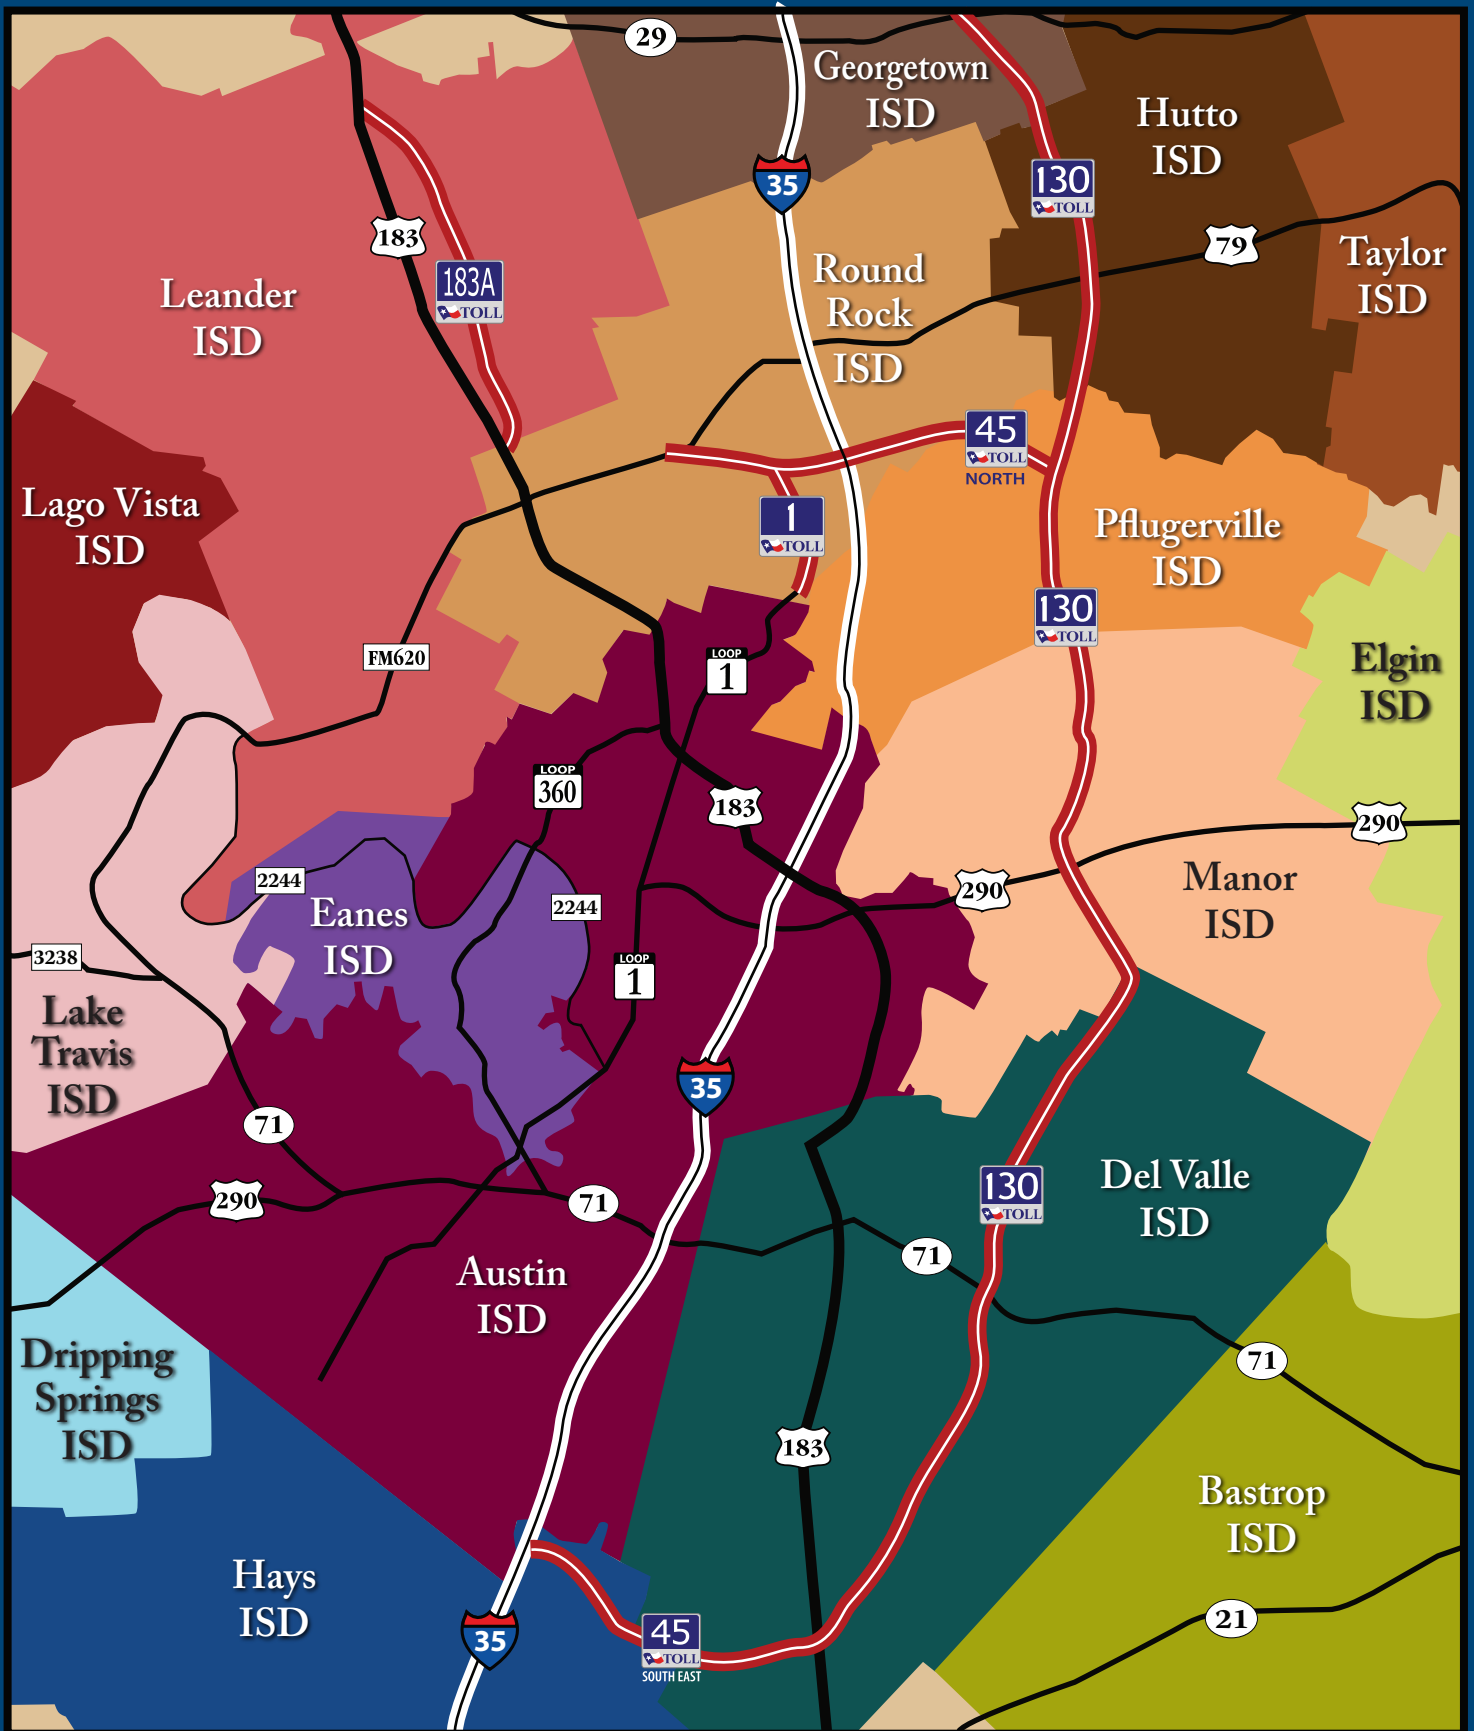

Greater Austin Area

School Ratings & District Information

Texas Education Agency
Accountability Ratings

Based on Data from the
2009-2010 School Year

Updated August 2010

www.IndependenceTitle.com

Greater Austin School Boundary Map