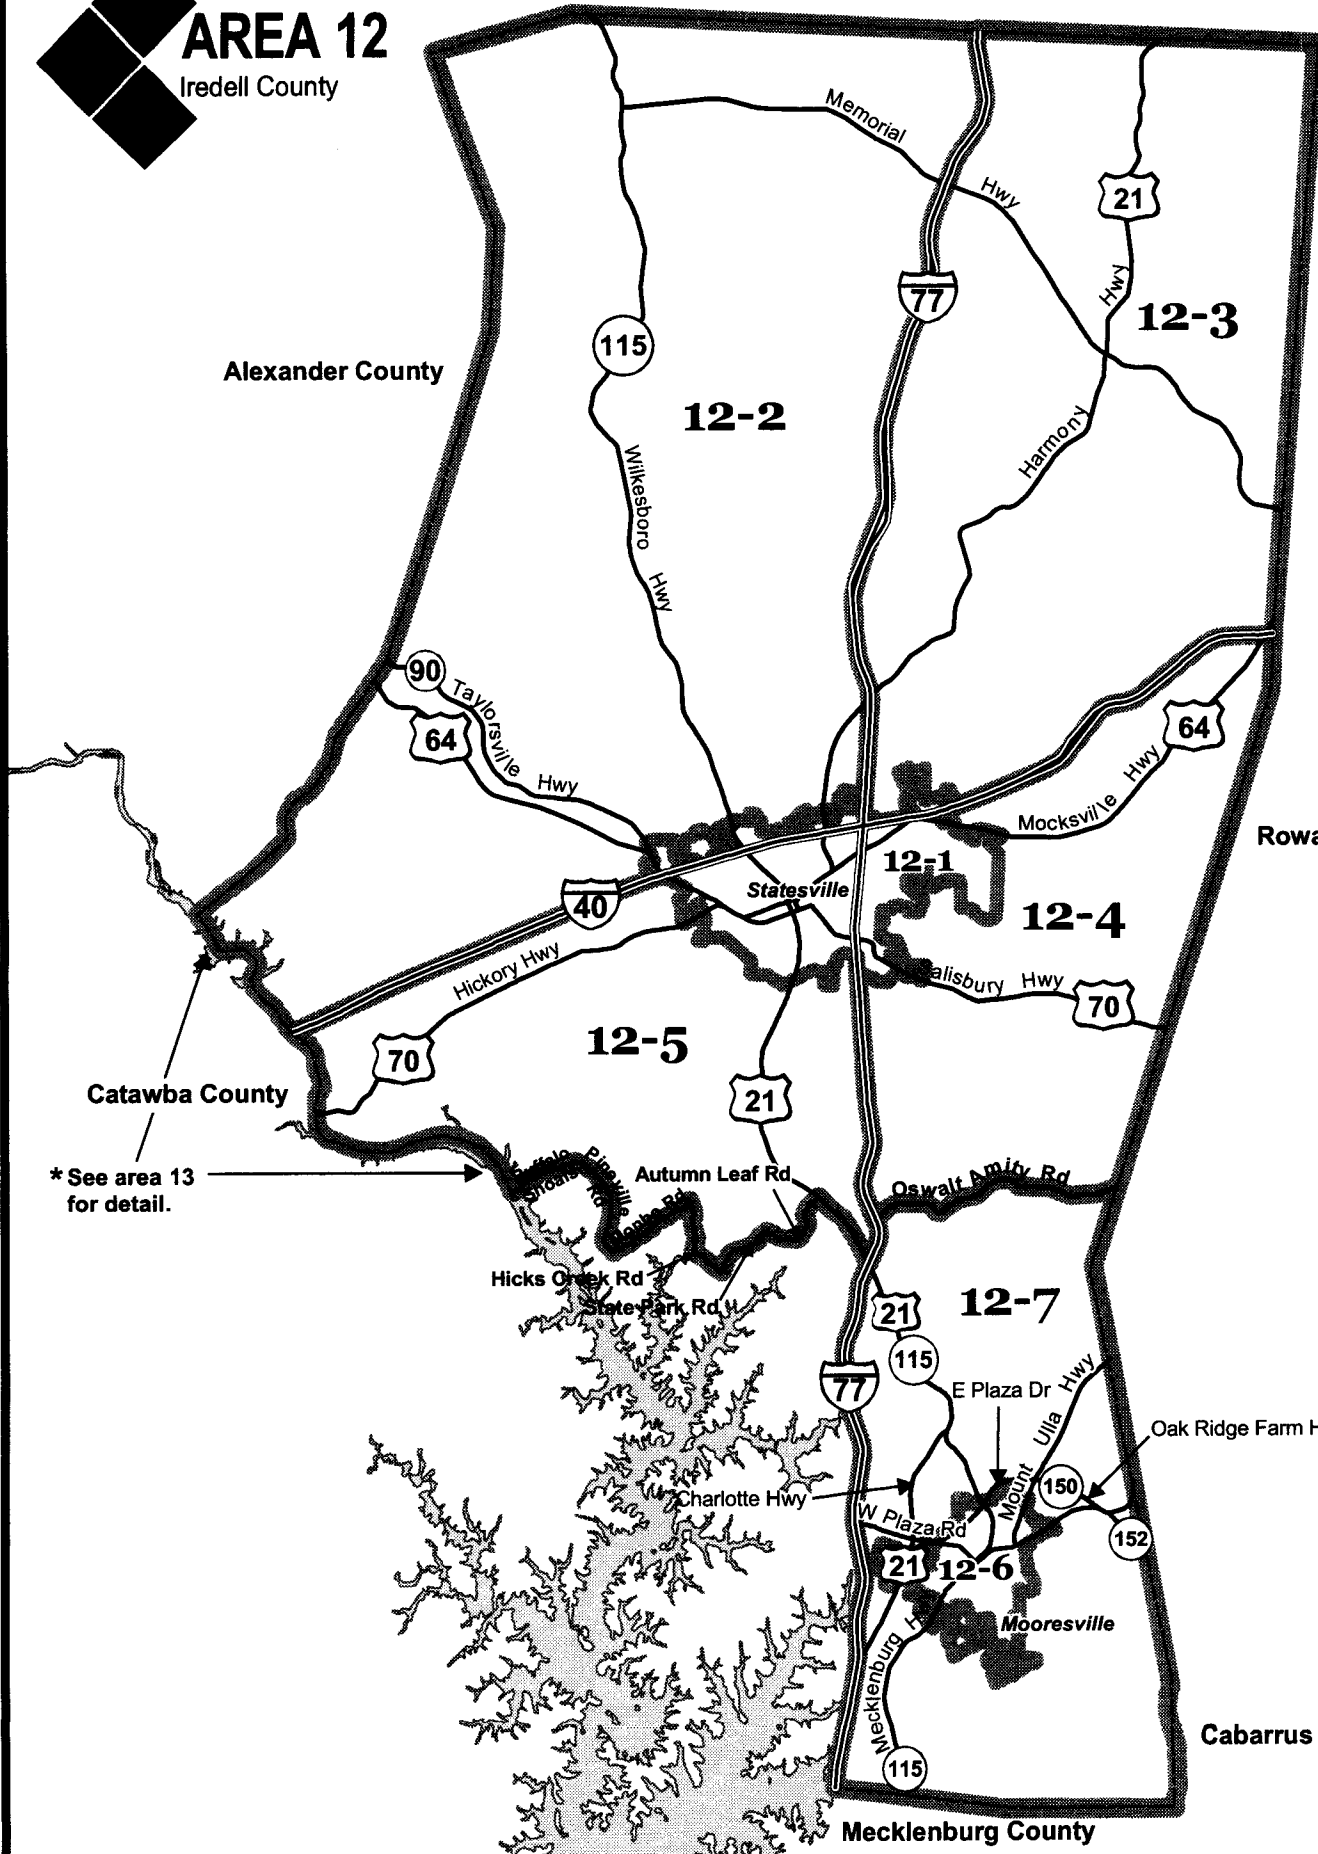

AREA 12

Iredell County

Wilkes County

Yadkin County

Davie County

Alexander County

Rowan County

Catawba County

Cabarrus County

Mecklenburg County

* See area 13 for detail.