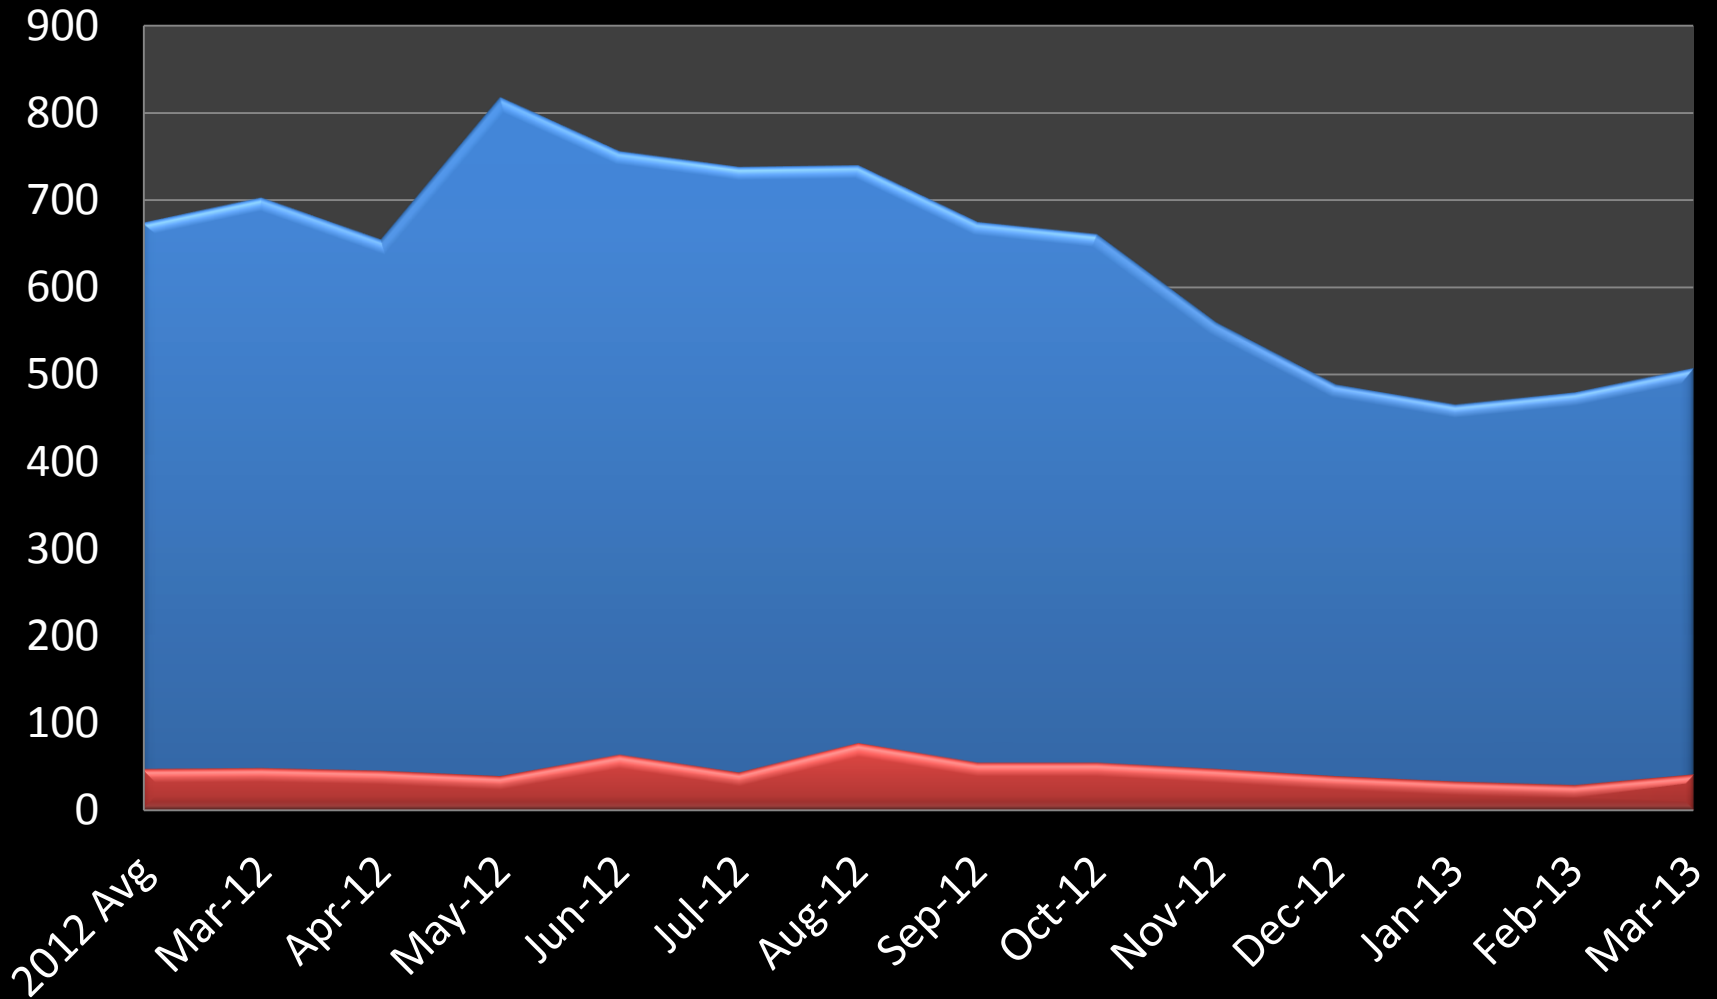

Median Price Sold

Suzy Korum 715.760.1608

Polk County

Units for Sale Units Sold

Suzy Korum 715.760.1608

Polk County

Median Price Sold

Suzy Korum 715.760.1608