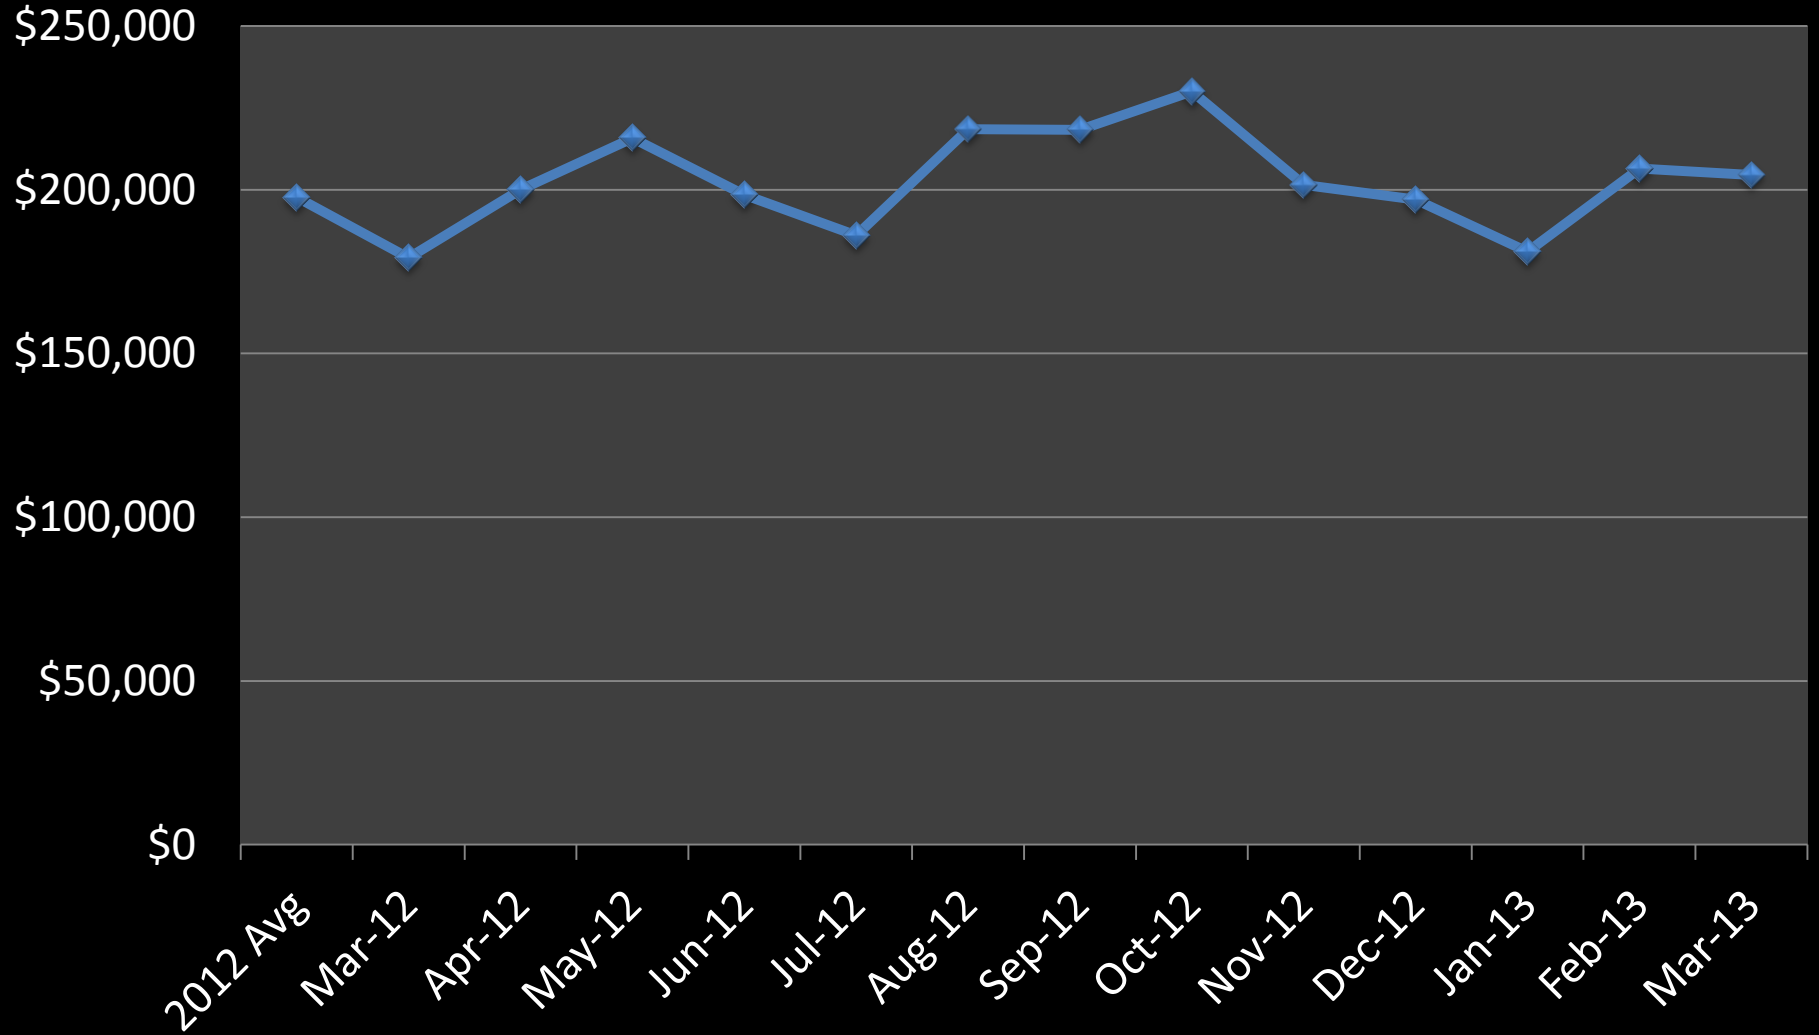

Woodbury School District #833

Median Price Sold

Suzy Korum 715.760.1608