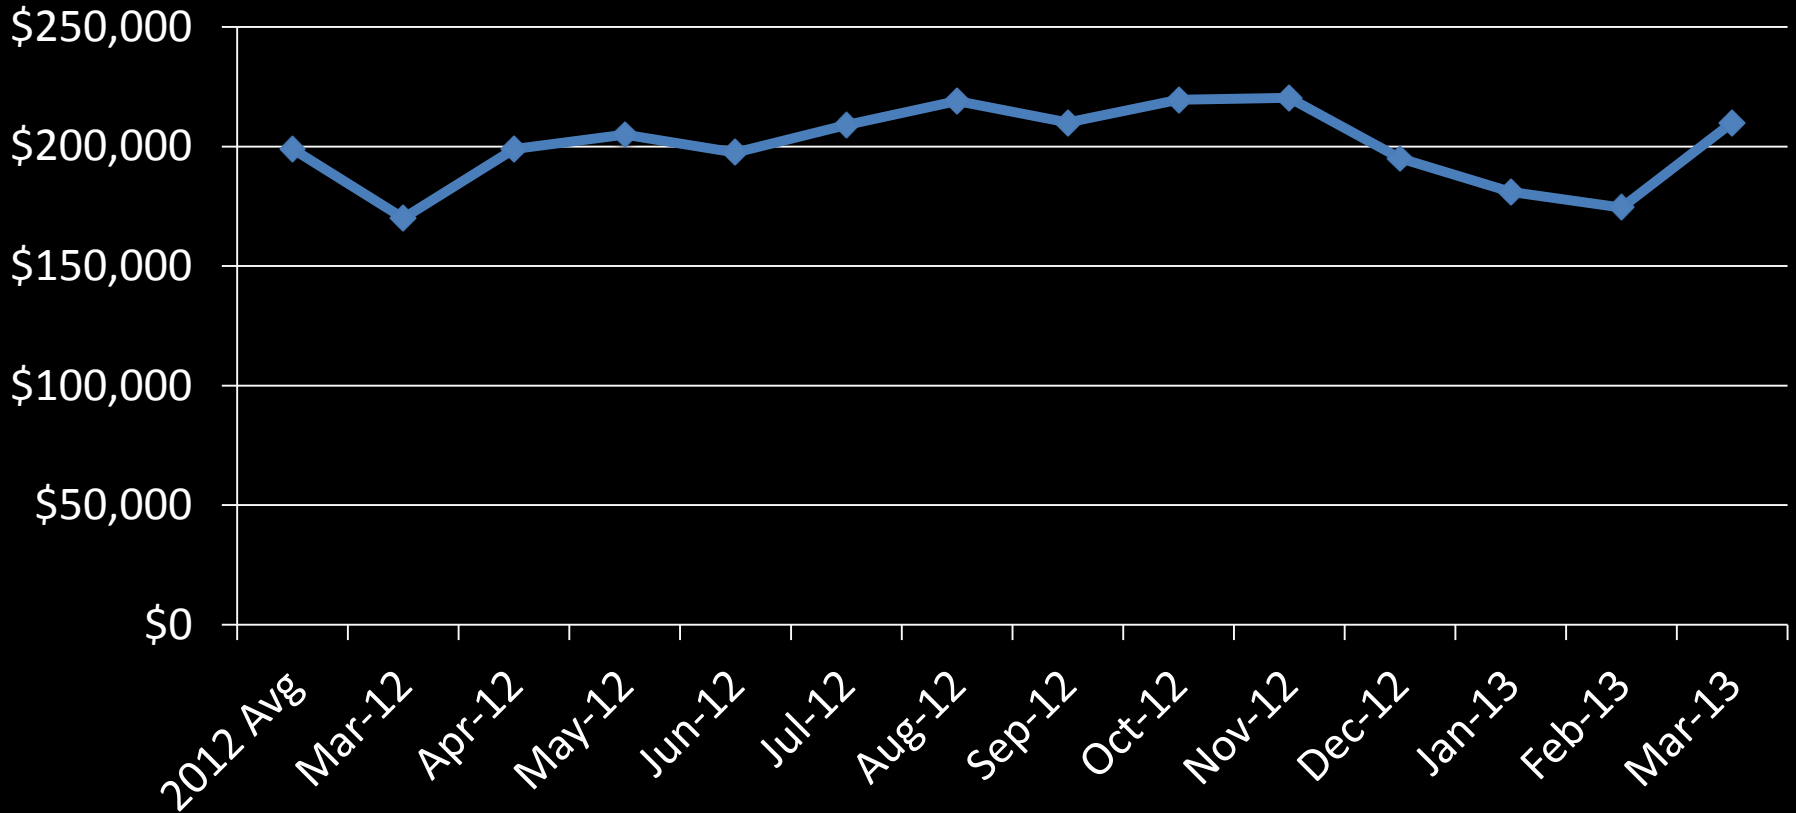

Washington County

Units for Sale Units Sold

Suzy Korum 715.760.1608

Washington County

Median Price Sold

Suzy Korum 715.760.1608

Ramsey County

Units for Sale Units Sold