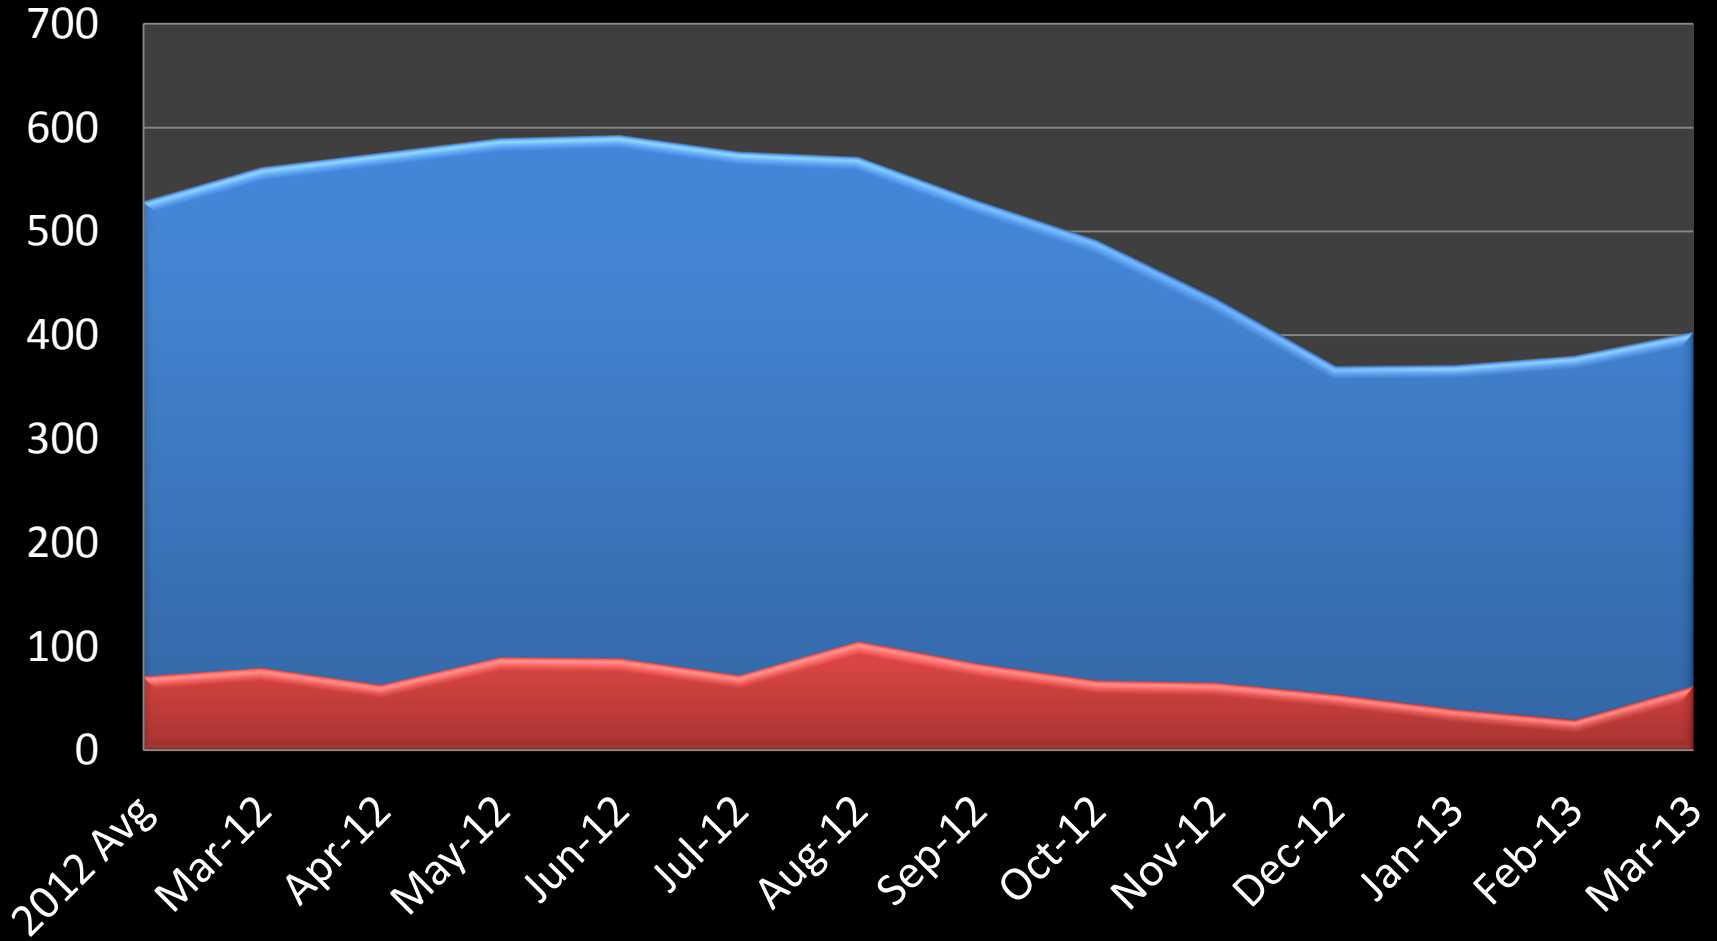

Woodbury School District #833

Median Price Sold

Suzy Korum 715.760.1608

Stillwater School District #834

Units for Sale Units Sold

Suzy Korum 715.760.1608

Stillwater School District # 834

Median Price Sold