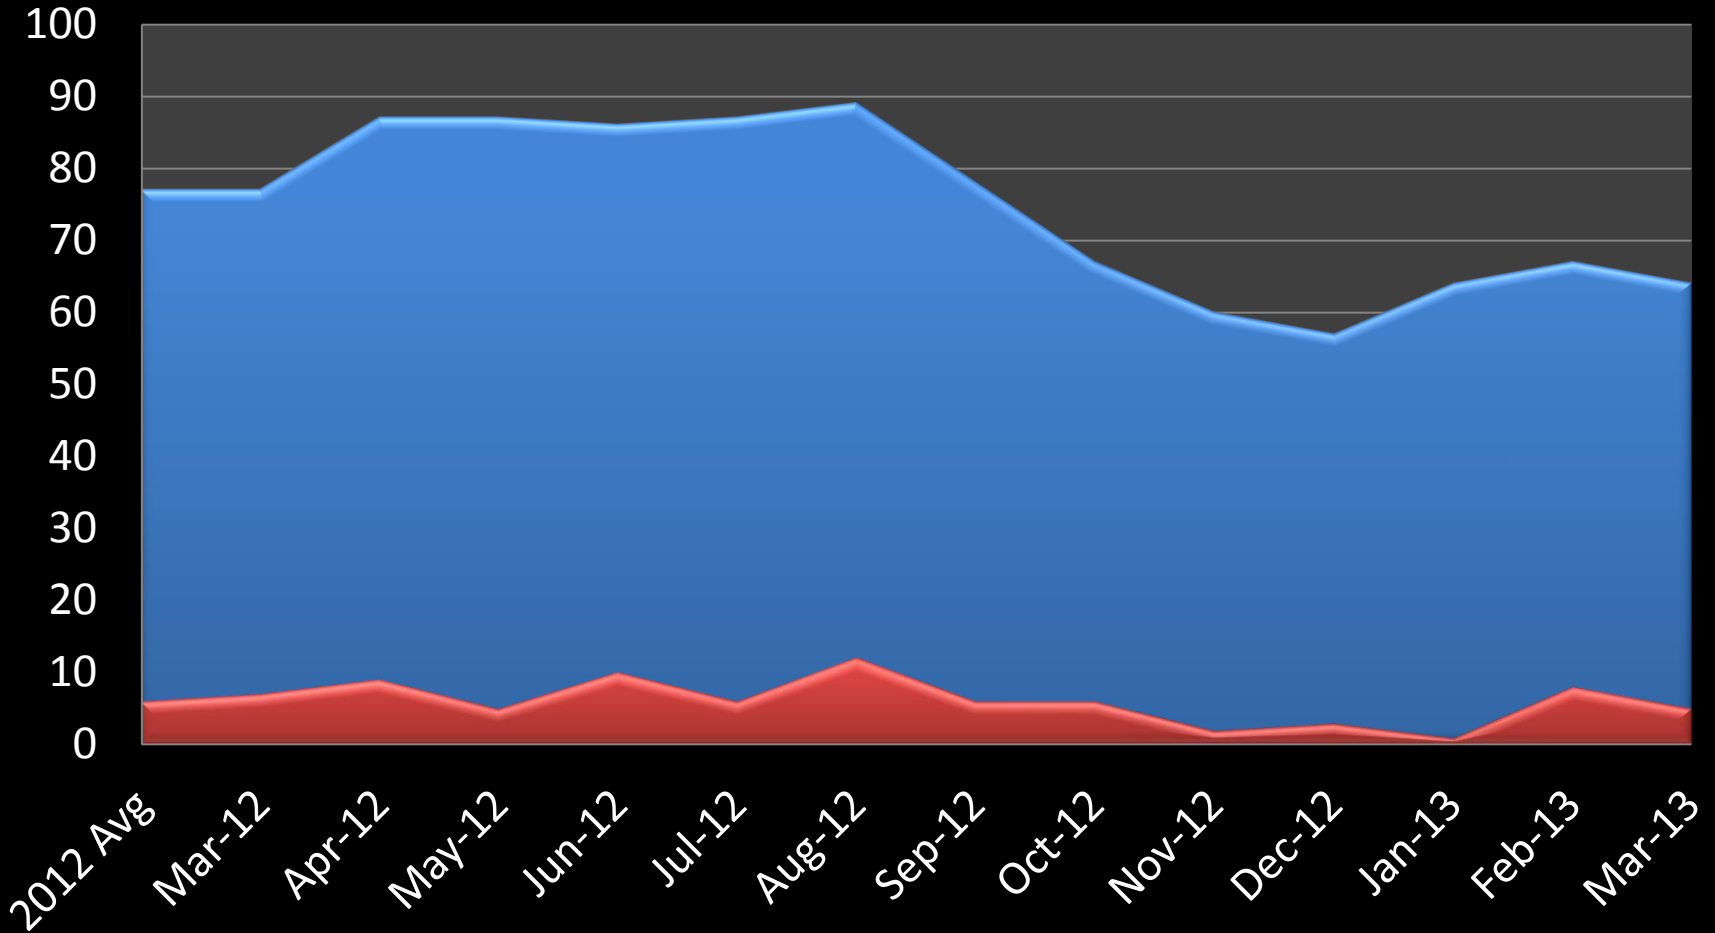

Suzy Korum 715.760.1608

Prescott

Median Price Sold

Suzy Korum 715.760.1608

Ellsworth

Units for Sale Units Sold

Suzy Korum 715.760.1608

Ellsworth