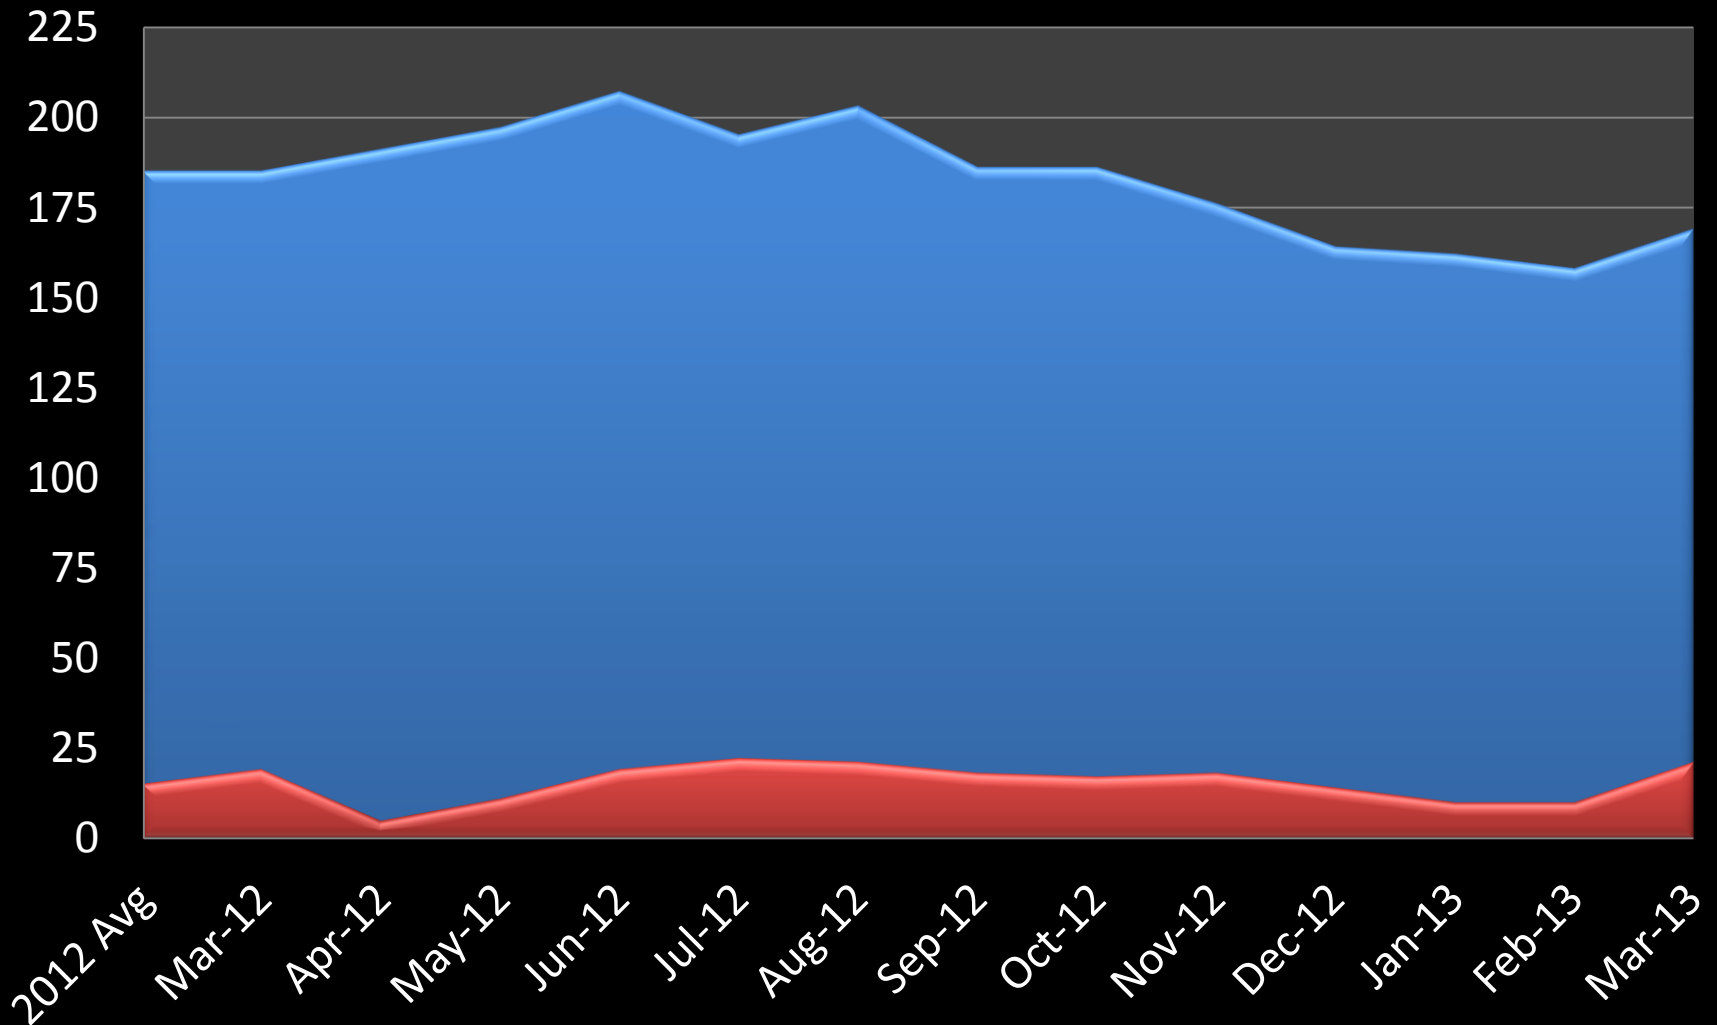

River Falls

Units for Sale Units Sold

Suzy Korum 715.760.1608