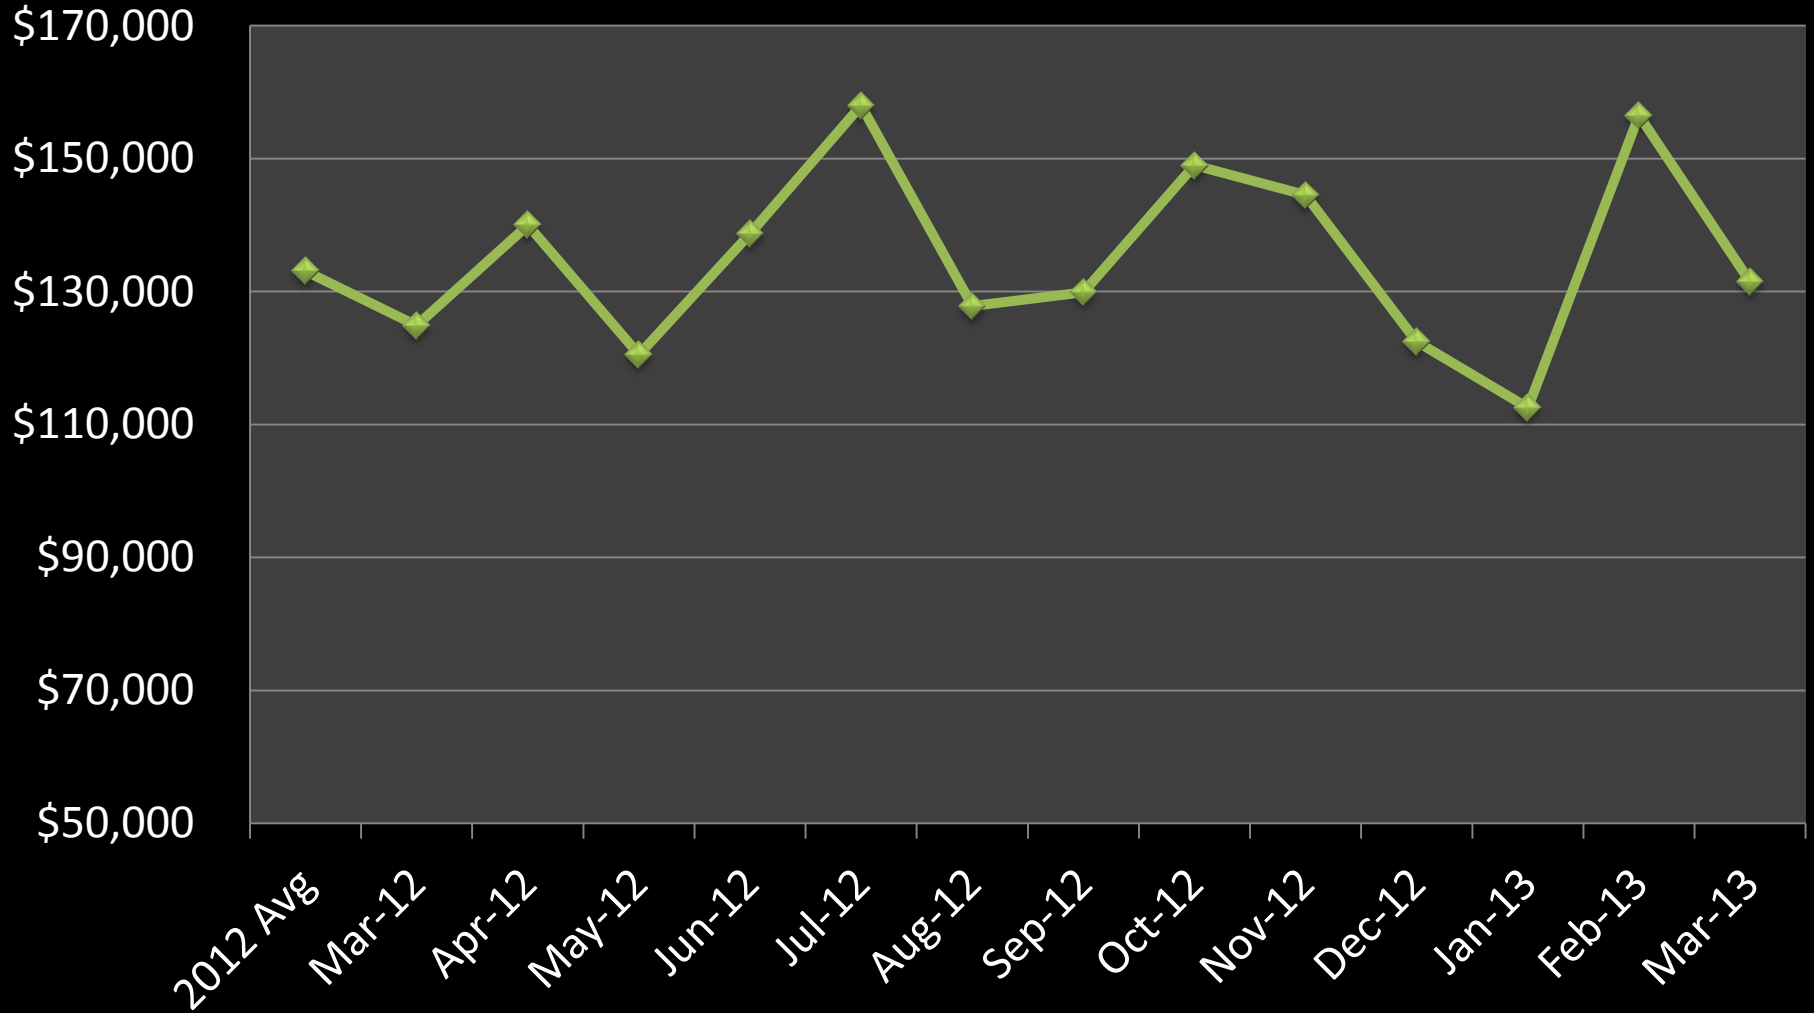

New Richmond & Star Prairie

Median Price Sold

Suzy Korum 715.760.1608