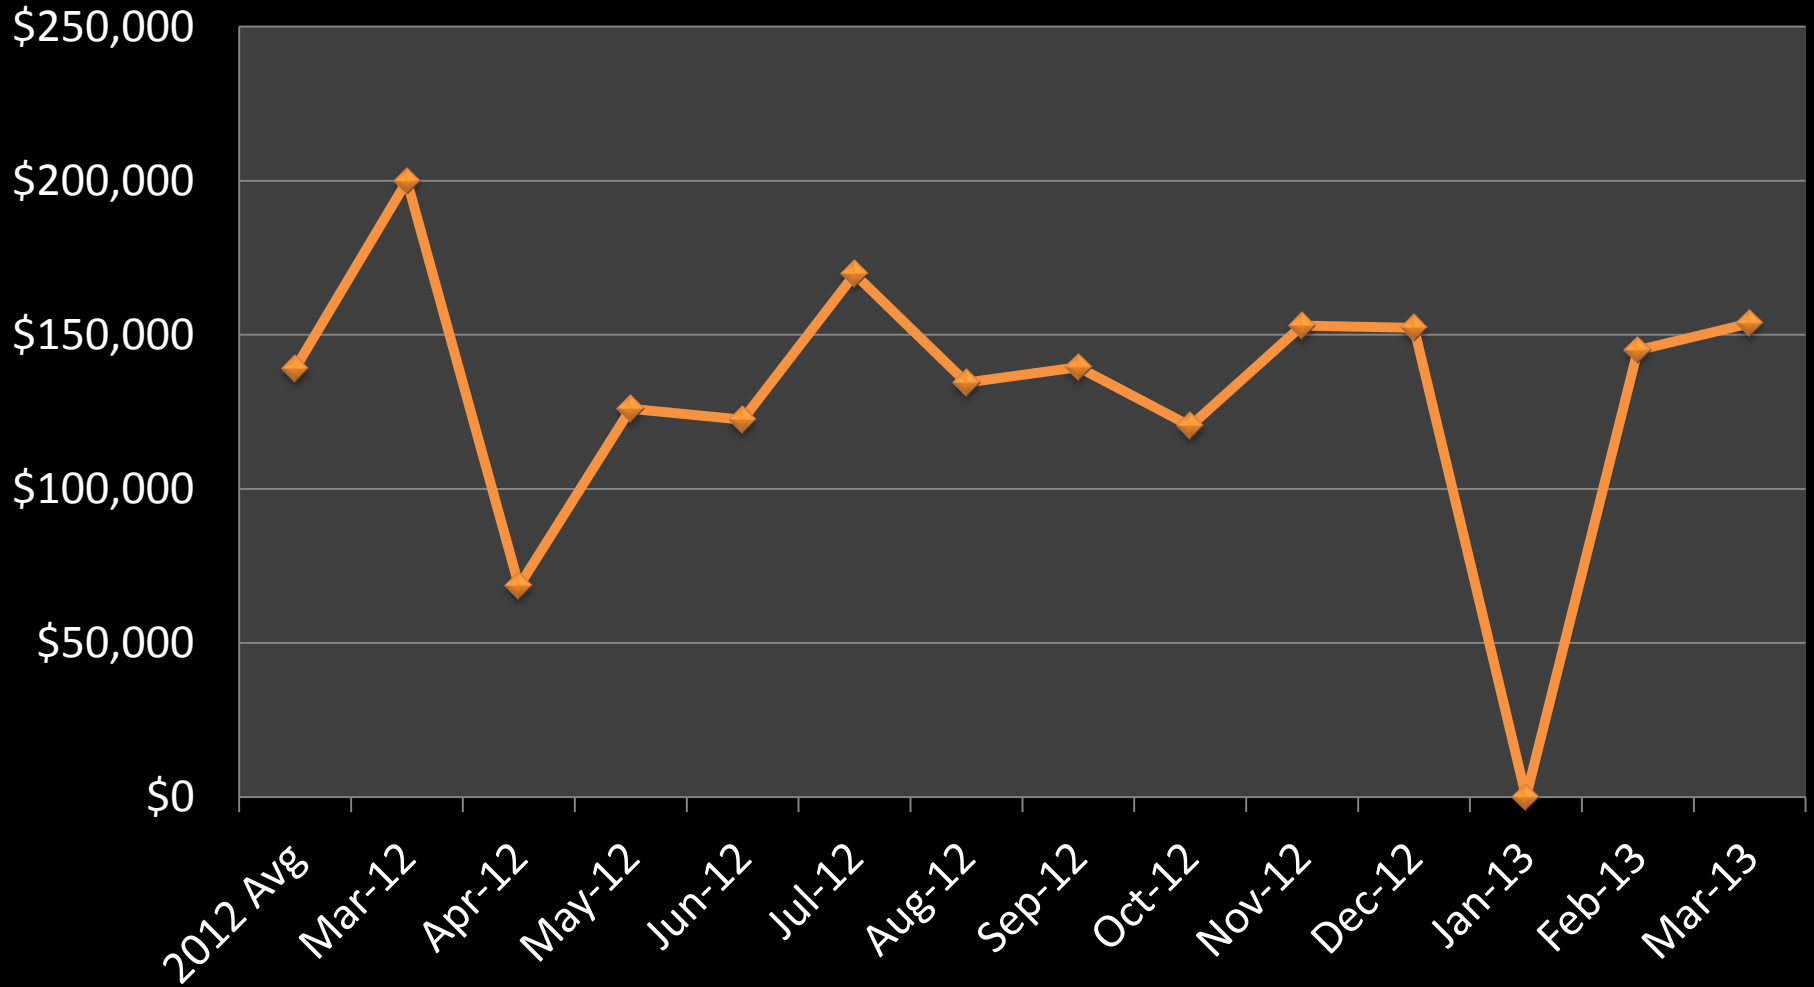

Somerset

Median Price Sold

Suzy Korum 715.760.1608