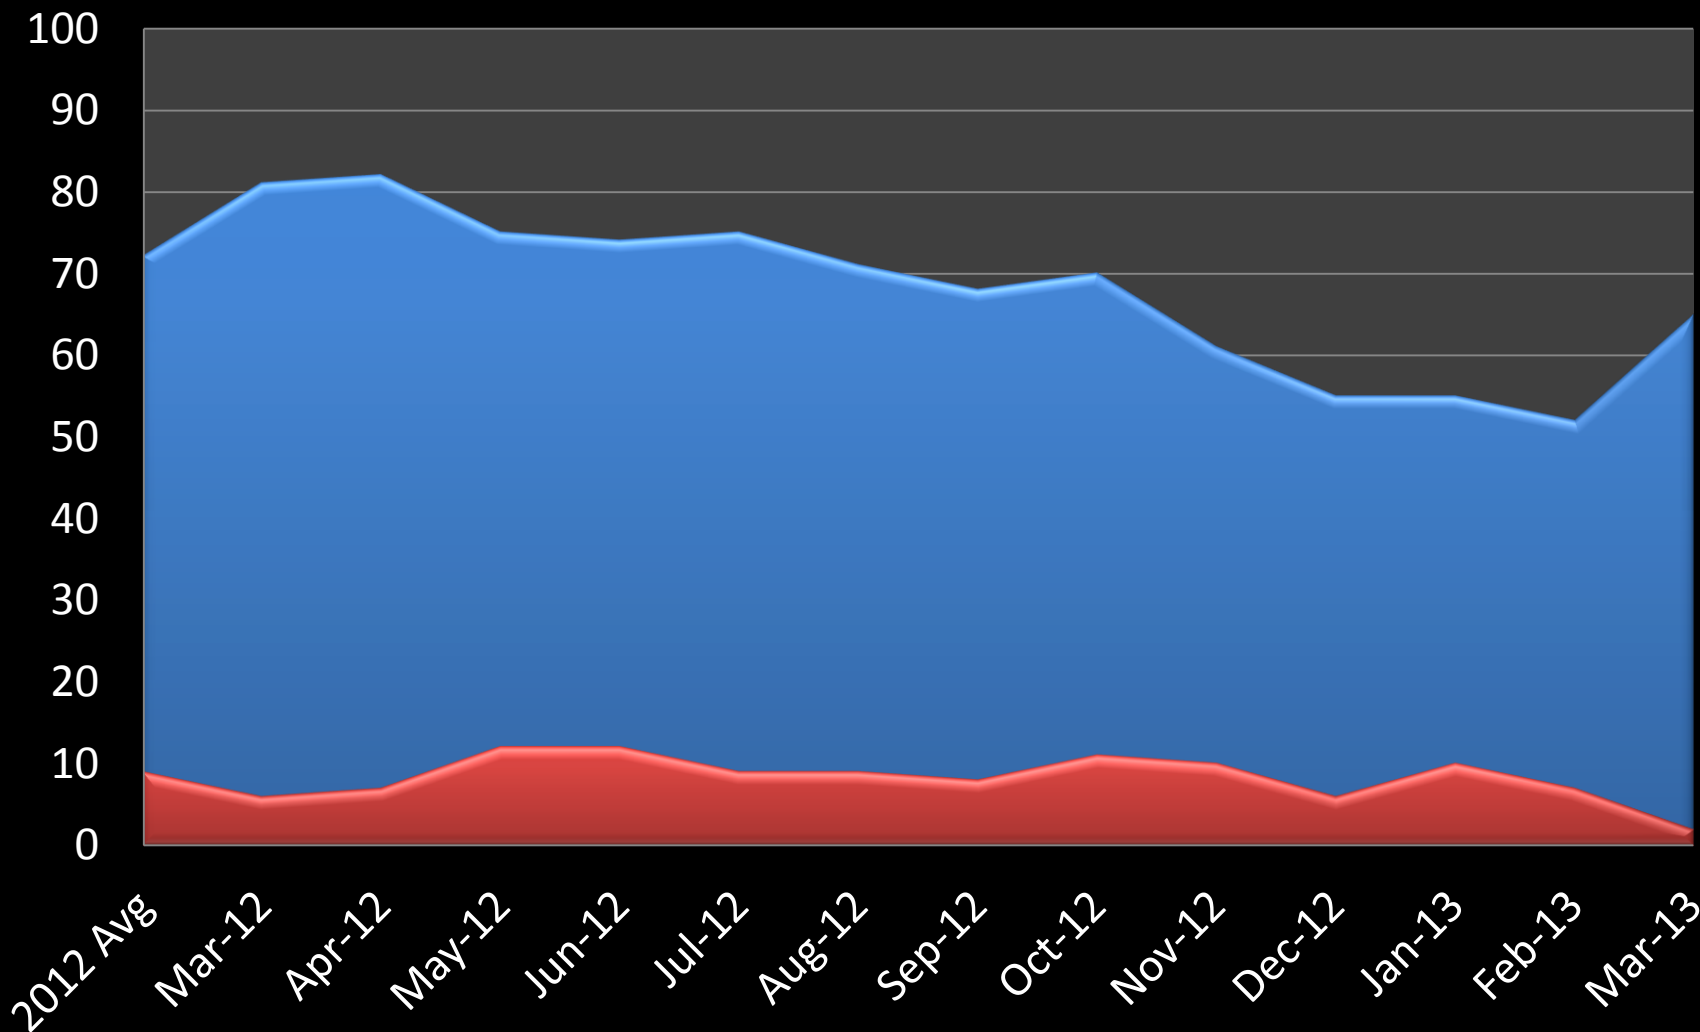

Hammond & Roberts

Units for Sale Units Sold

Suzy Korum 715.760.1608

Hammond & Roberts

Median Price Sold

Suzy Korum 715.760.1608

Baldwin & Woodville

Units for Sale Units Sold