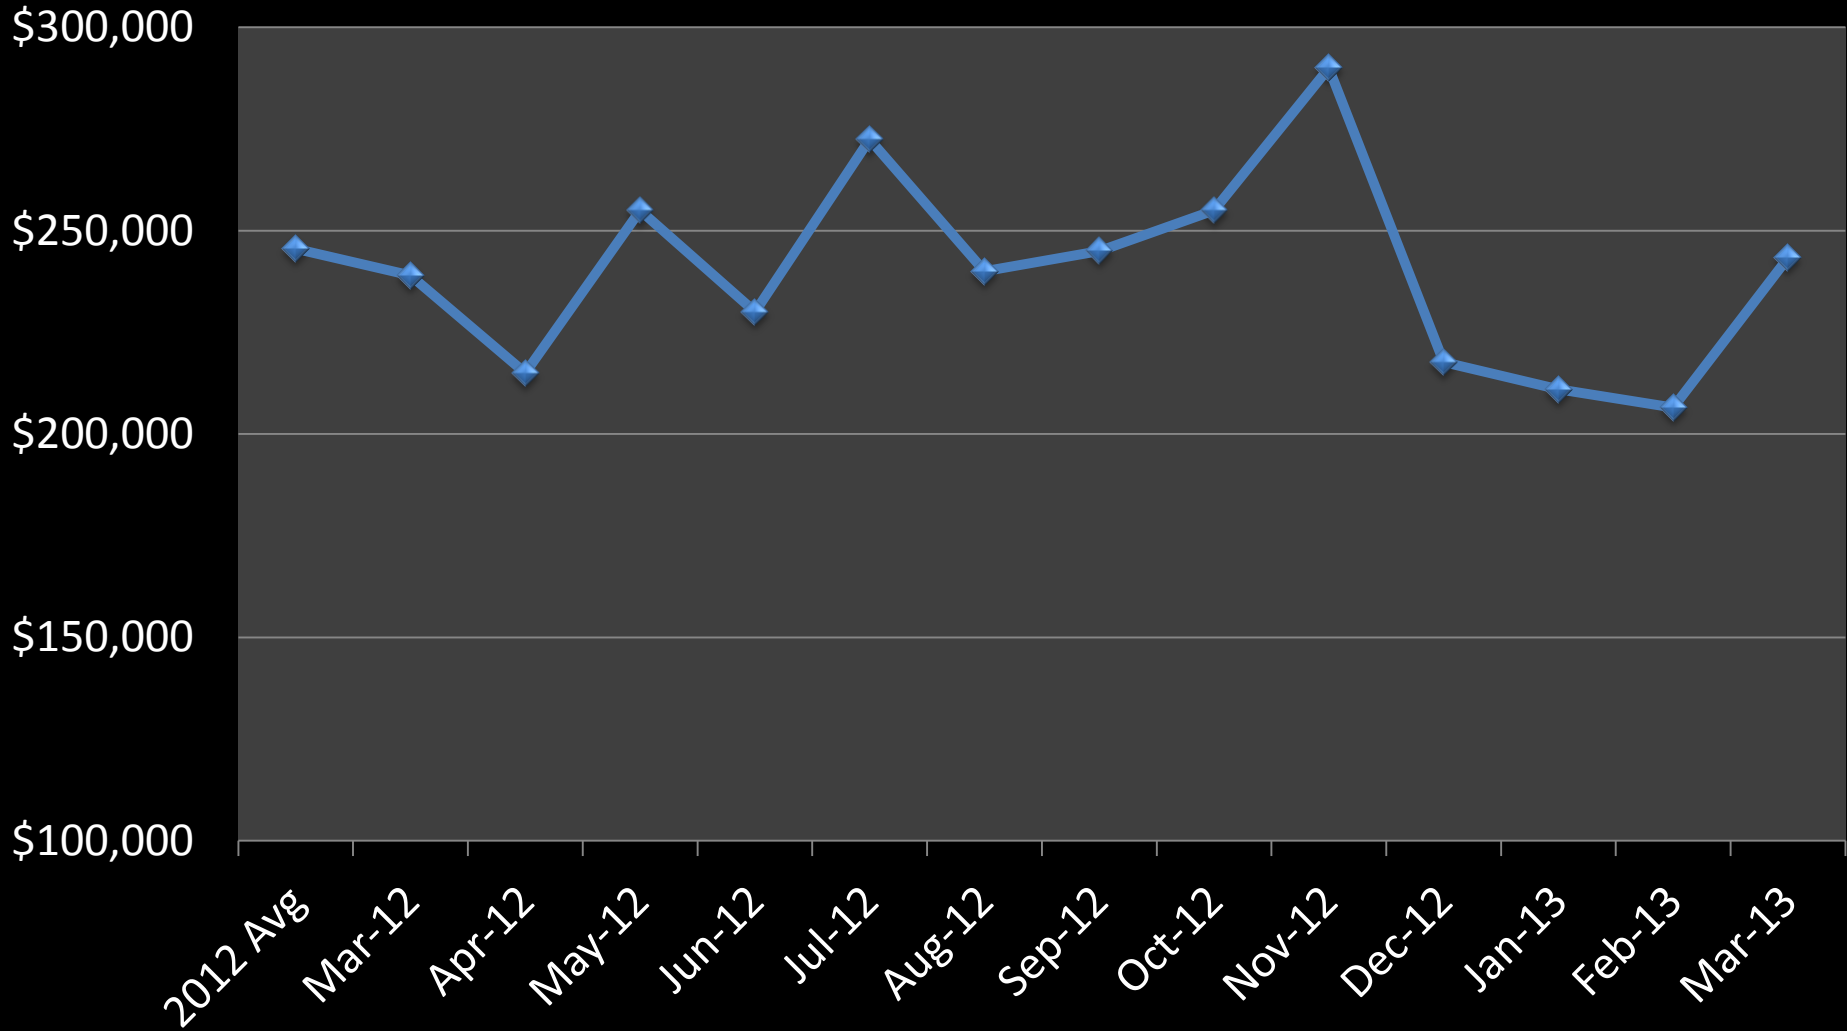

Suzy Korum 715.760.1608

Oakdale/Maplewood School District #622

Units for Sale Units Sold

Suzy Korum 715.760.1608

Oakdale/Maplewood School District #622

Median Price Sold

Suzy Korum 715.760.1608