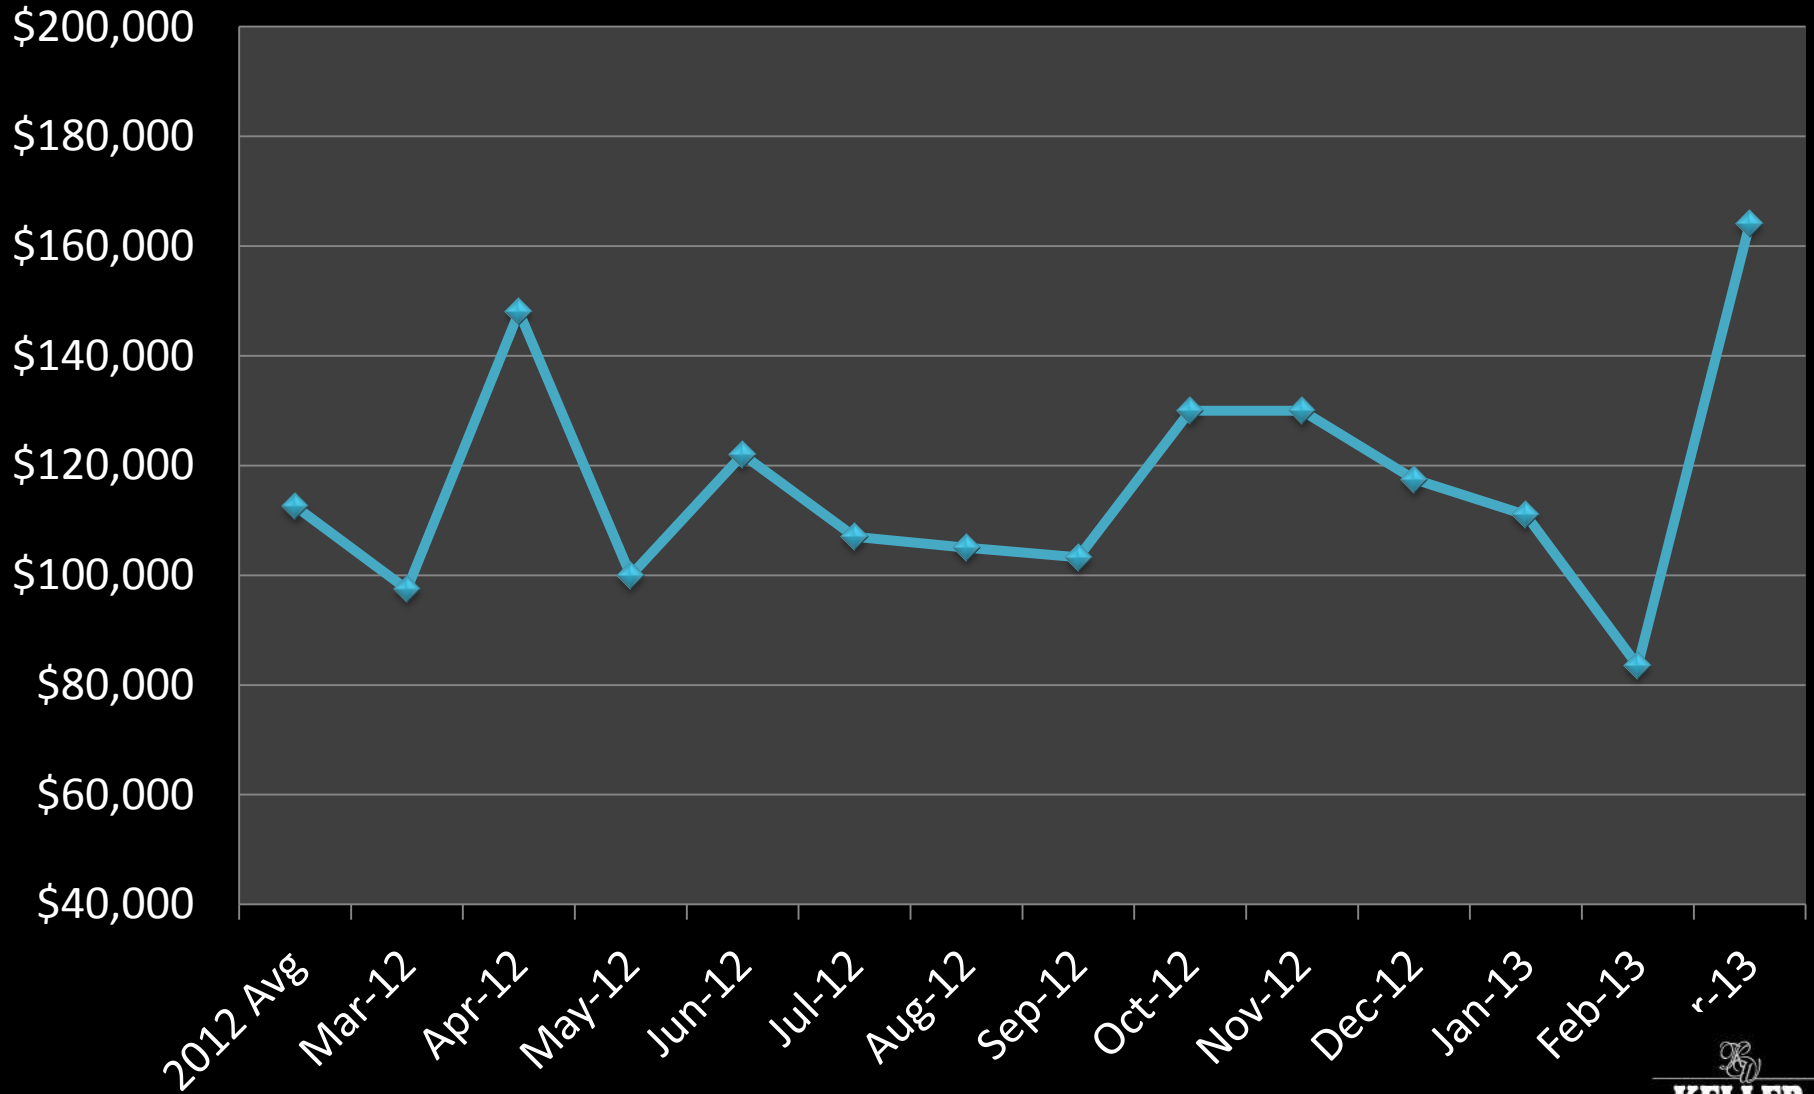

Baldwin & Woodville

Median Price Sold

Suzy Korum 715.760.1608