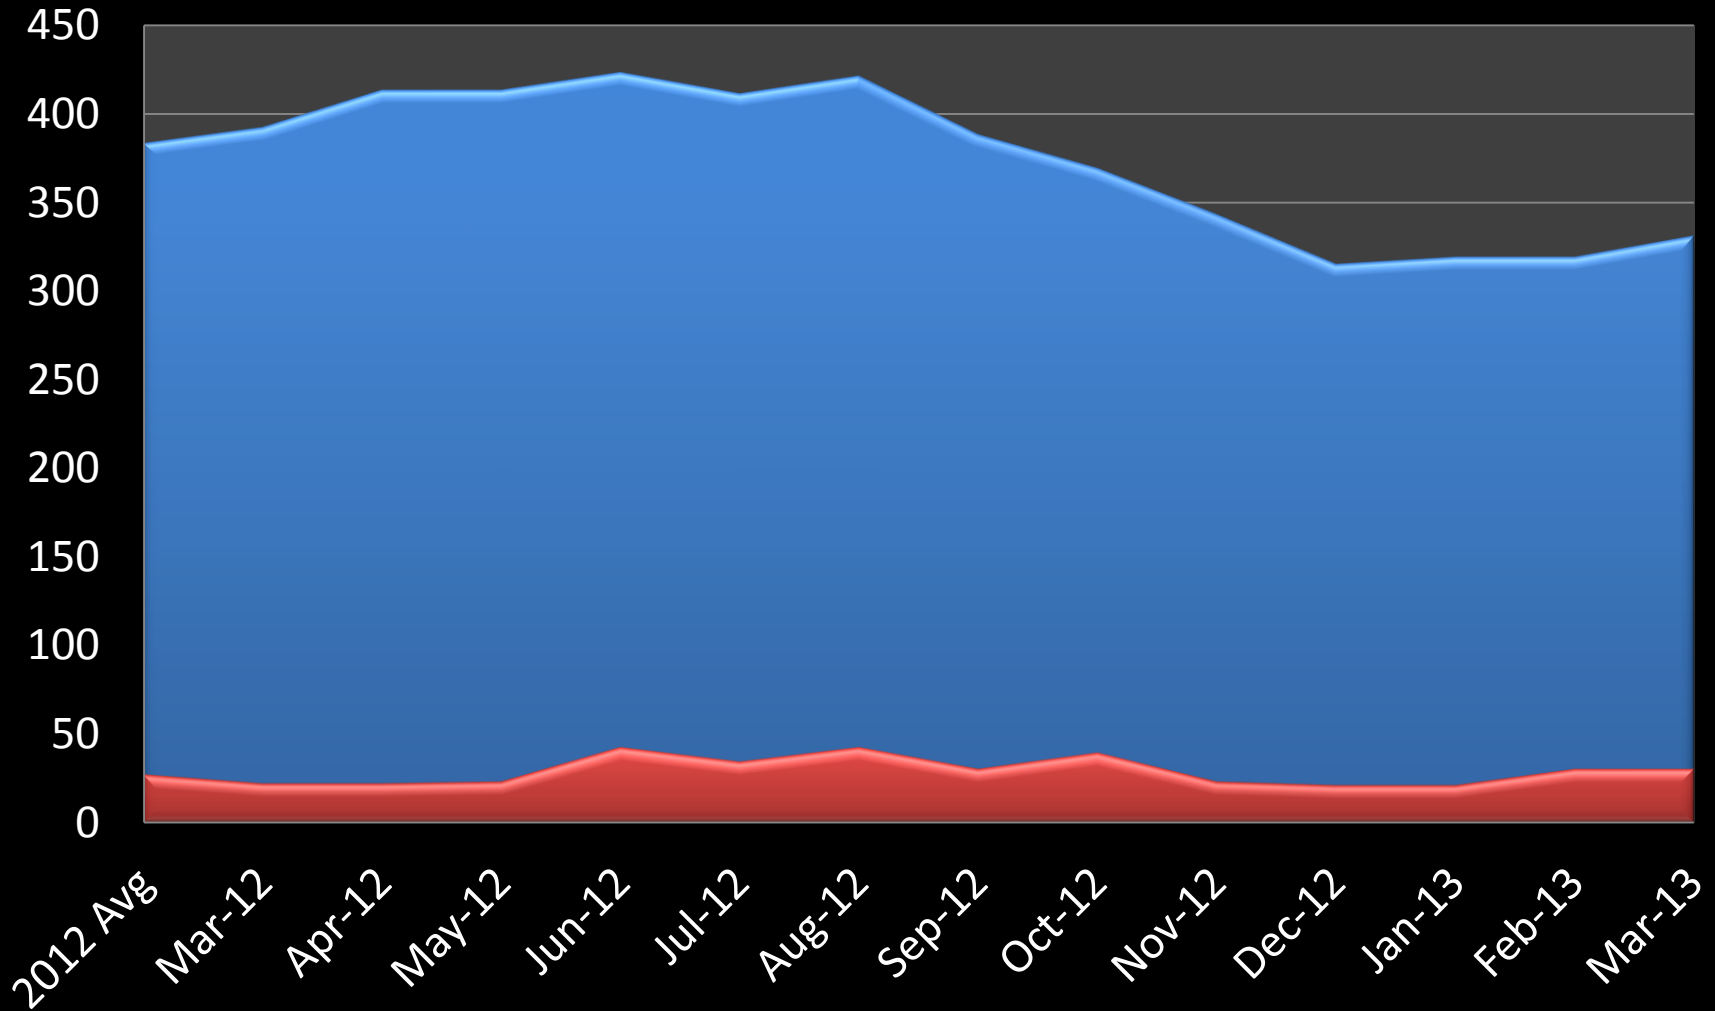

Median Price Sold

Suzy Korum 715.760.1608

Pierce County

Units for Sale Units Sold

Suzy Korum 715.760.1608

Pierce County

Median Price Sold

Suzy Korum 715.760.1608