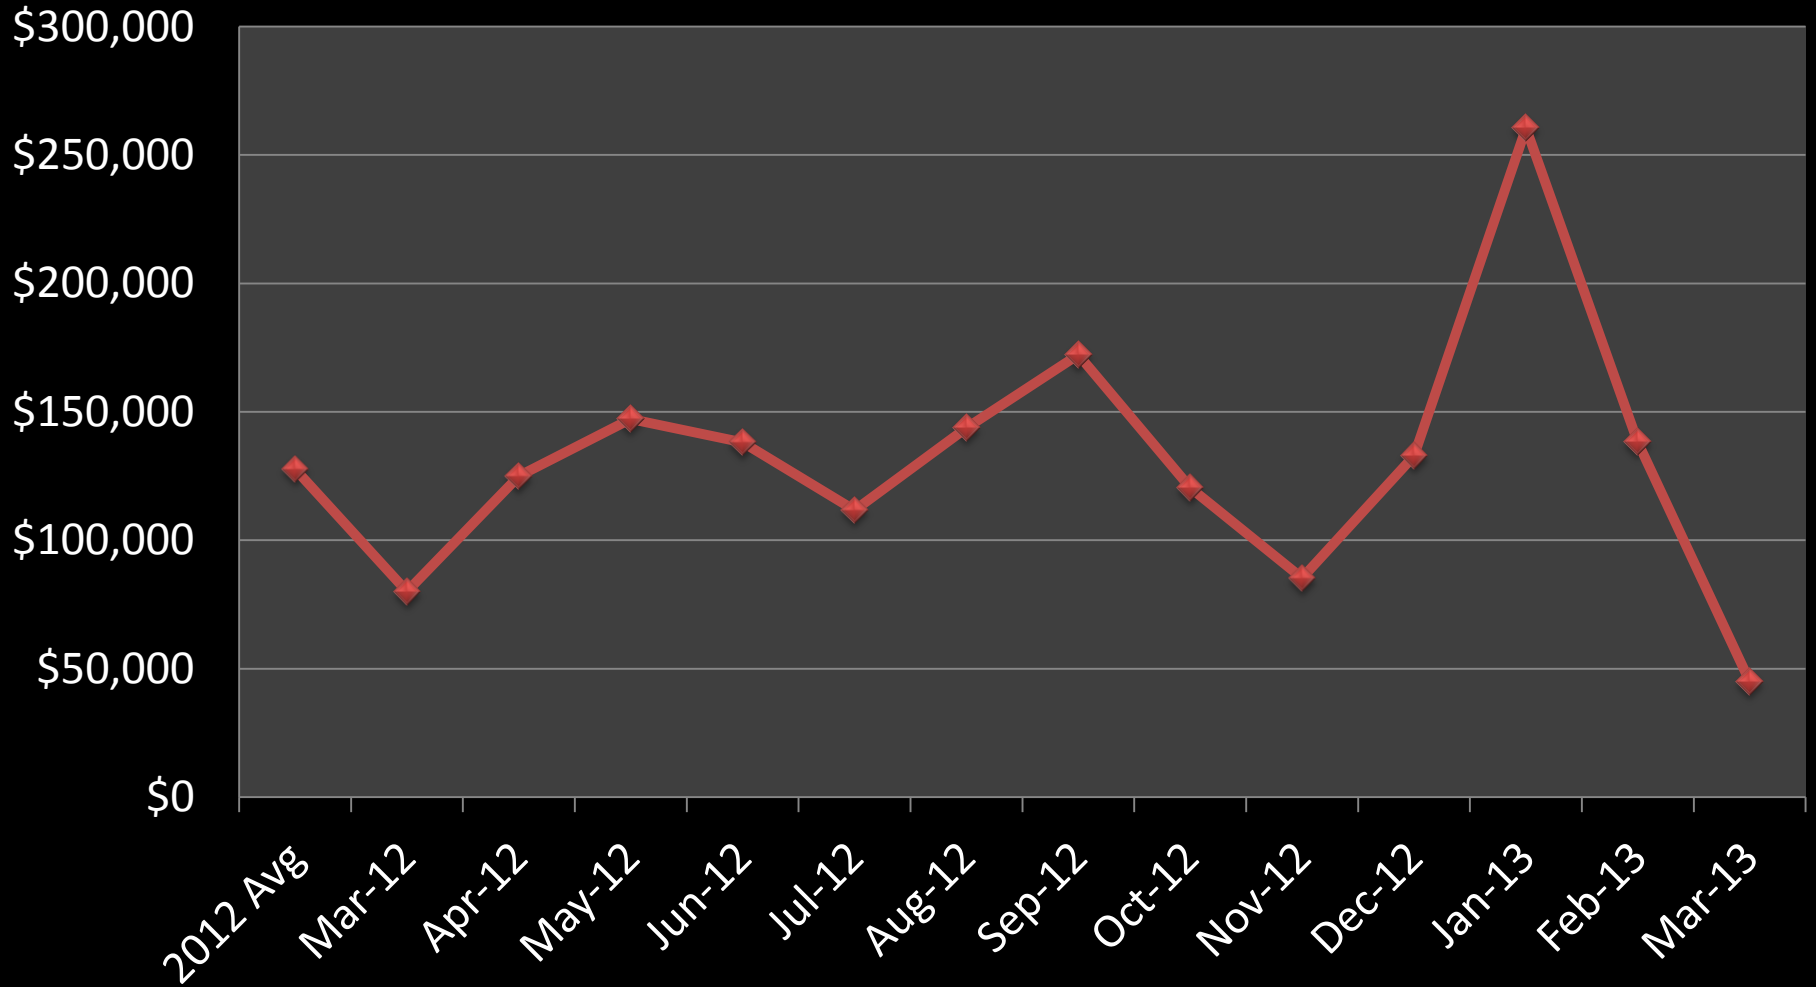

Ellsworth

Median Price Sold

Suzy Korum 715.760.1608