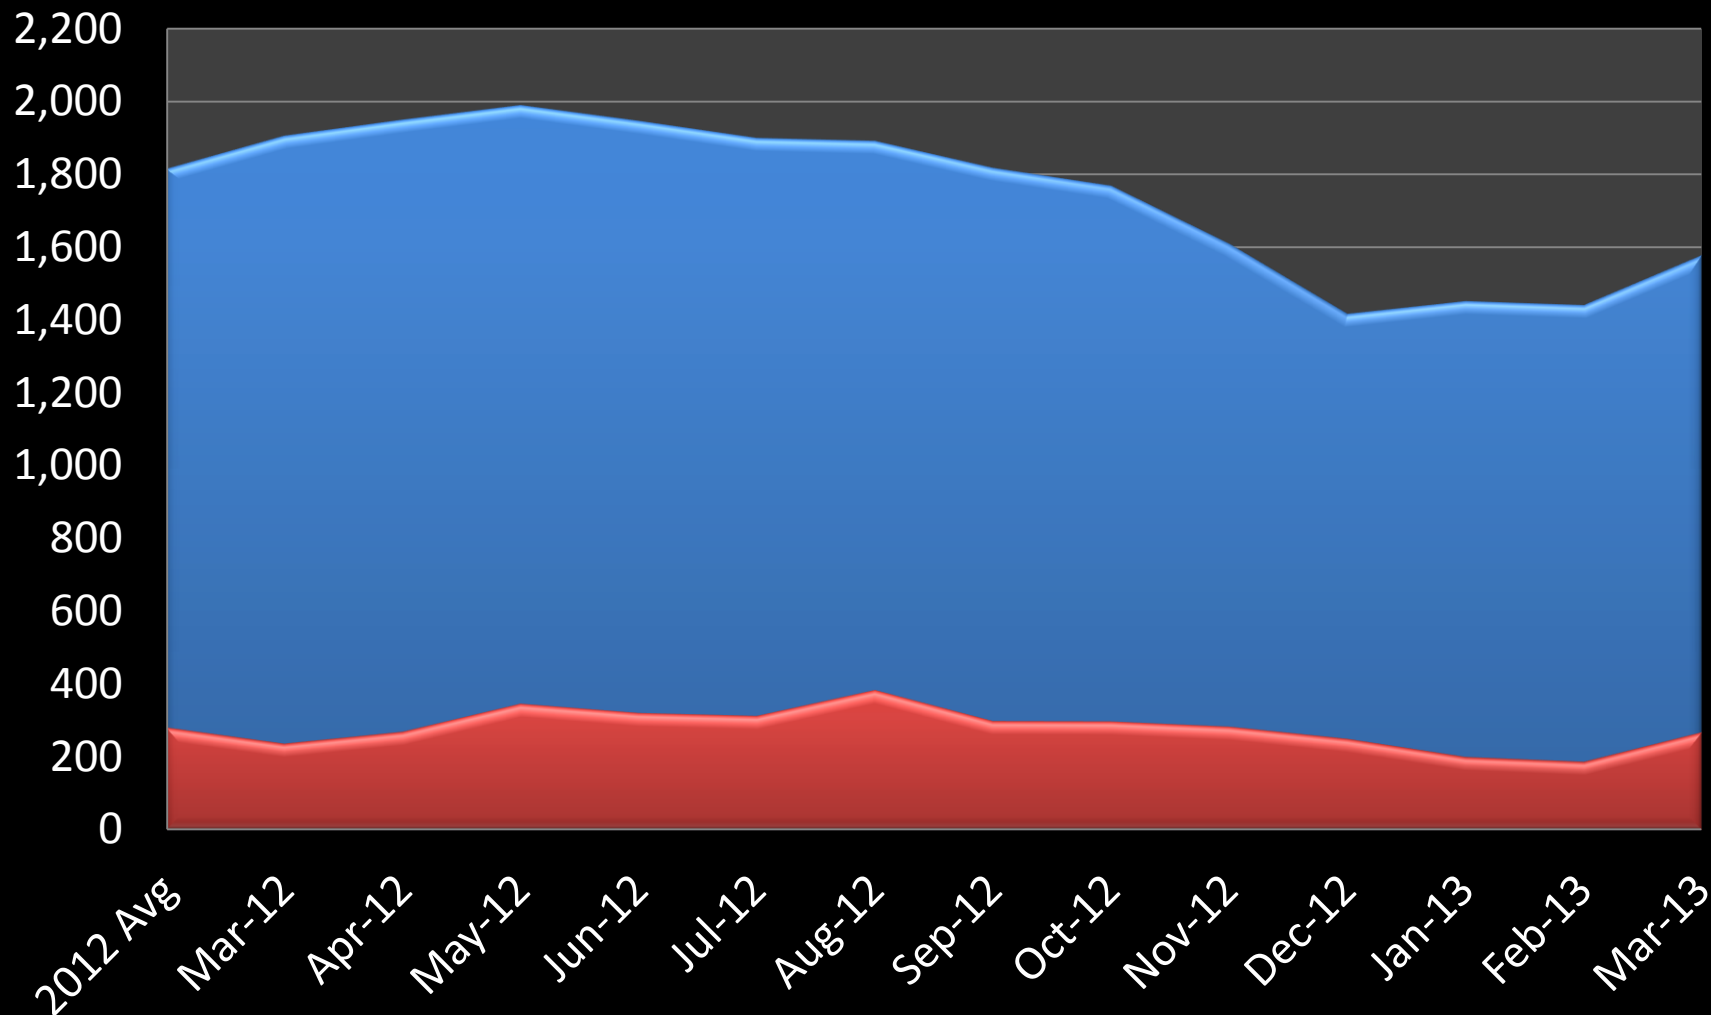

Washington County

Units for Sale Units Sold

Suzy Korum 715.760.1608