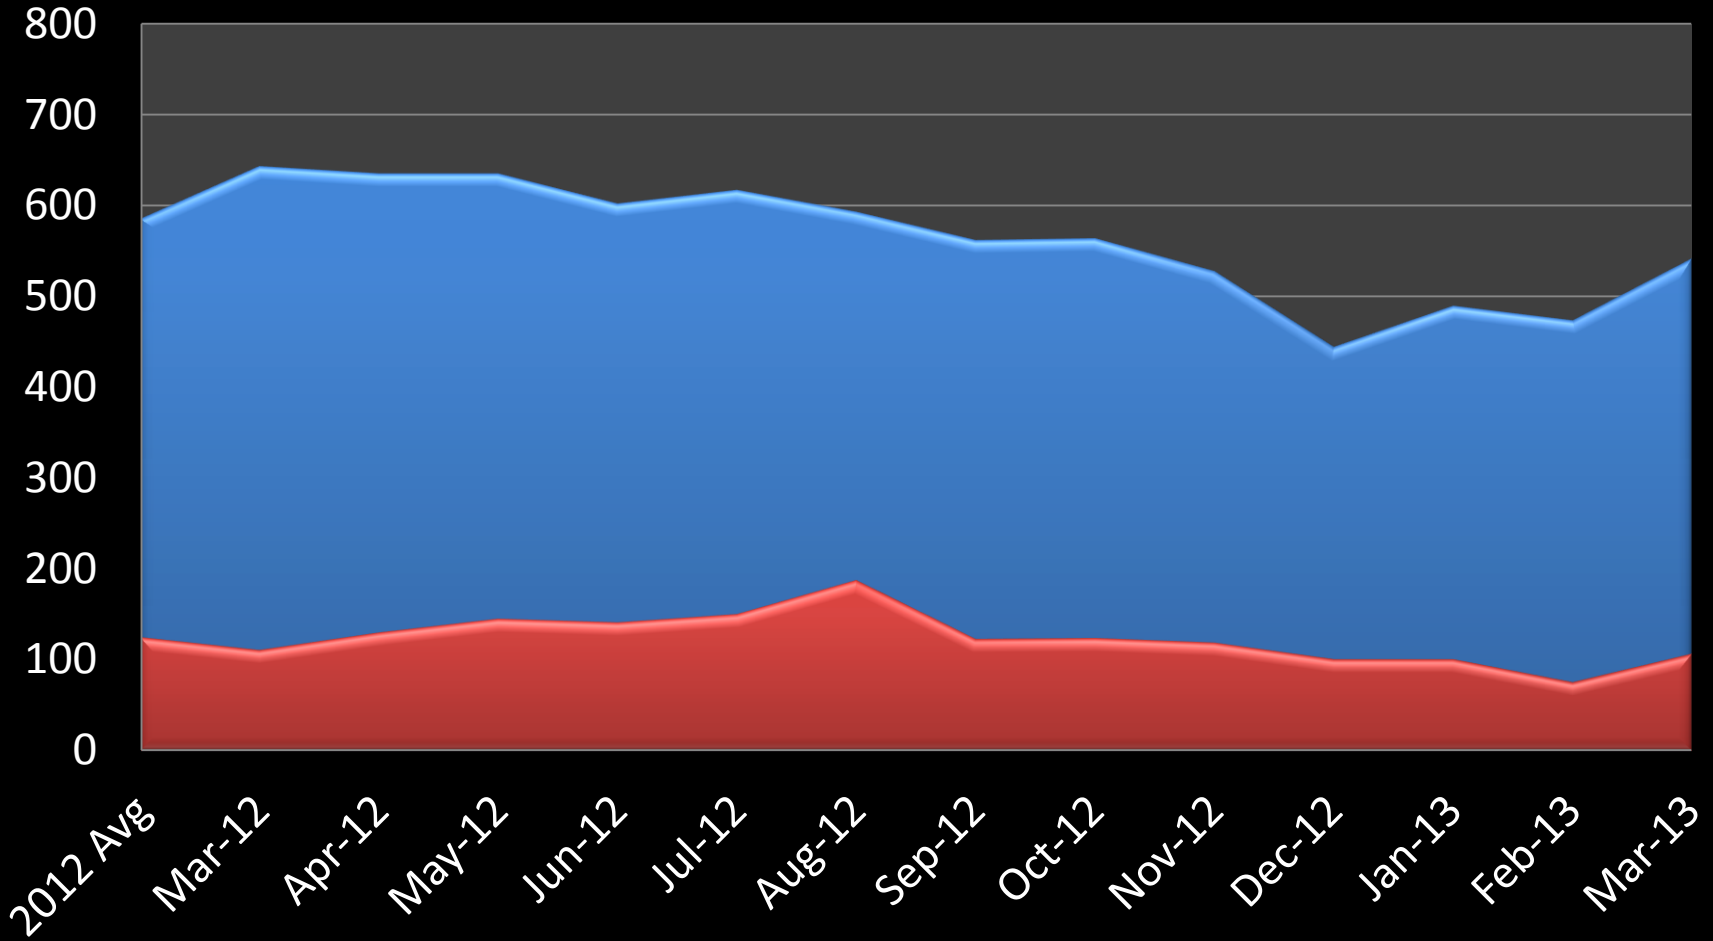

Suzy Korum 715.760.1608

Ramsey County

Median Price Sold

Suzy Korum 715.760.1608

Woodbury School District # 833

(South Washington County)

Units for Sale Units Sold

Suzy Korum 715.760.1608