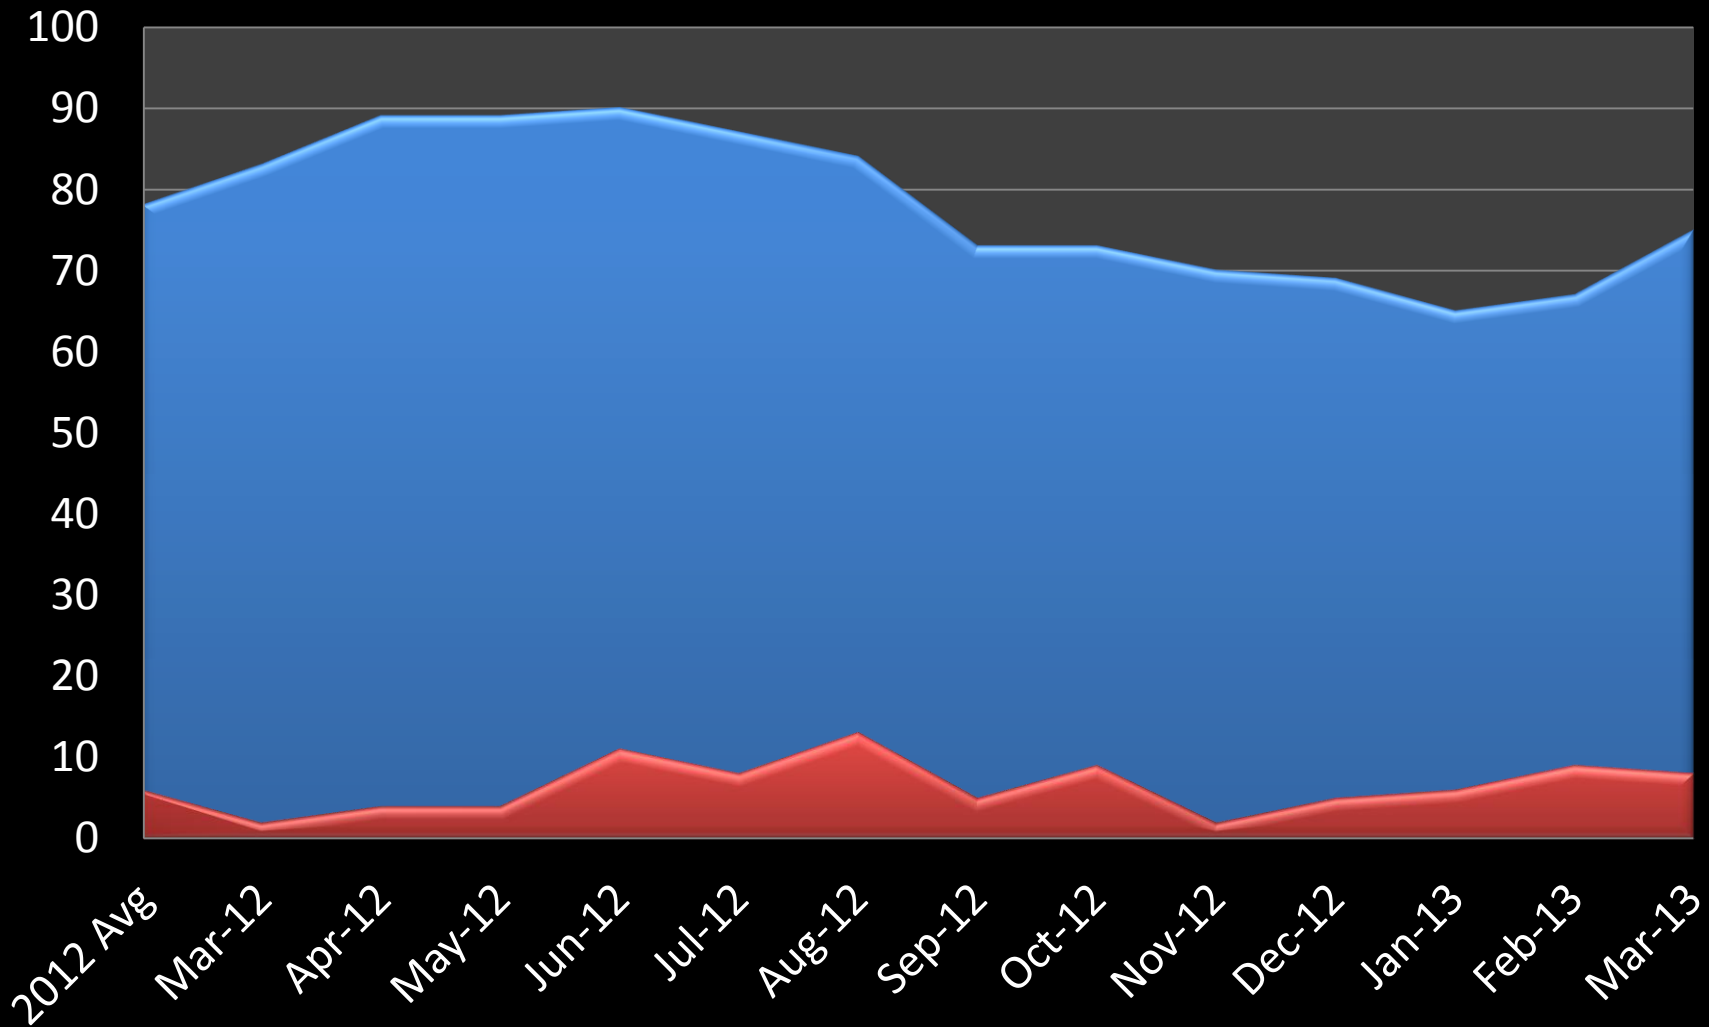

River Falls

Units for Sale Units Sold

Suzy Korum 715.760.1608

River Falls

Median Price Sold

Suzy Korum 715.760.1608

Prescott

Units for Sale Units Sold