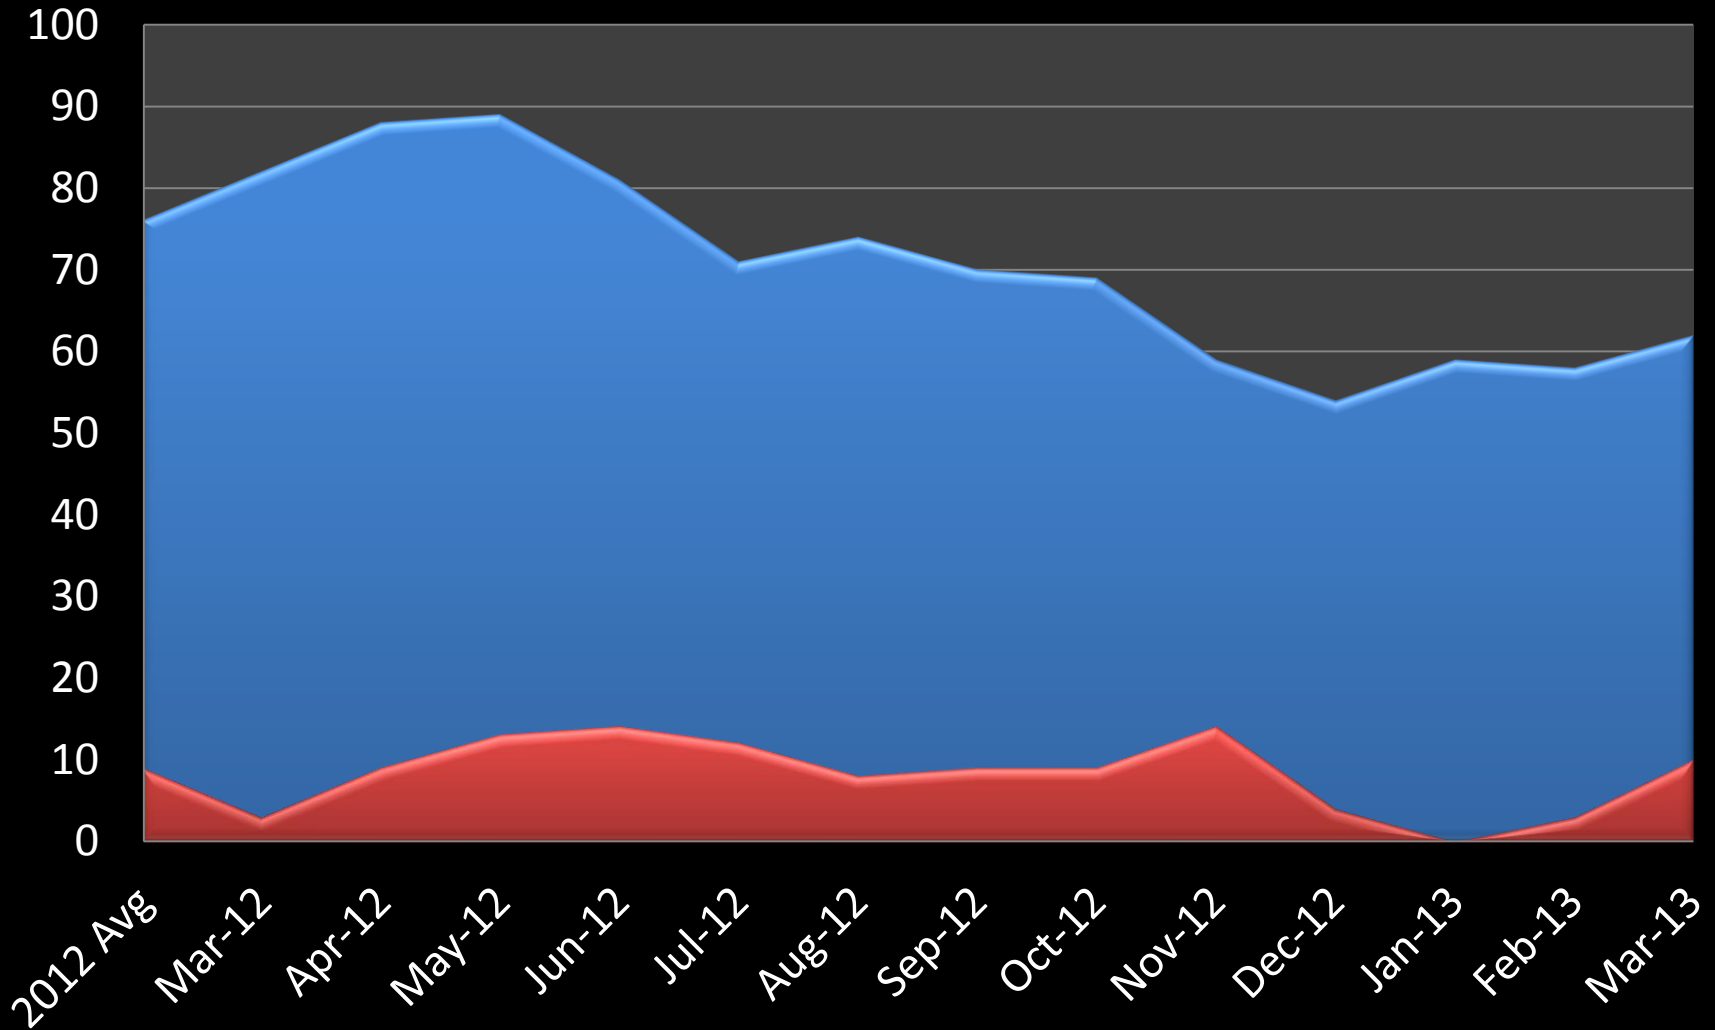

Suzy Korum 715.760.1608

Baldwin & Woodville

Median Price Sold

Suzy Korum 715.760.1608

Somerset

Units for Sale Units Sold

Suzy Korum 715.760.1608

Somerset