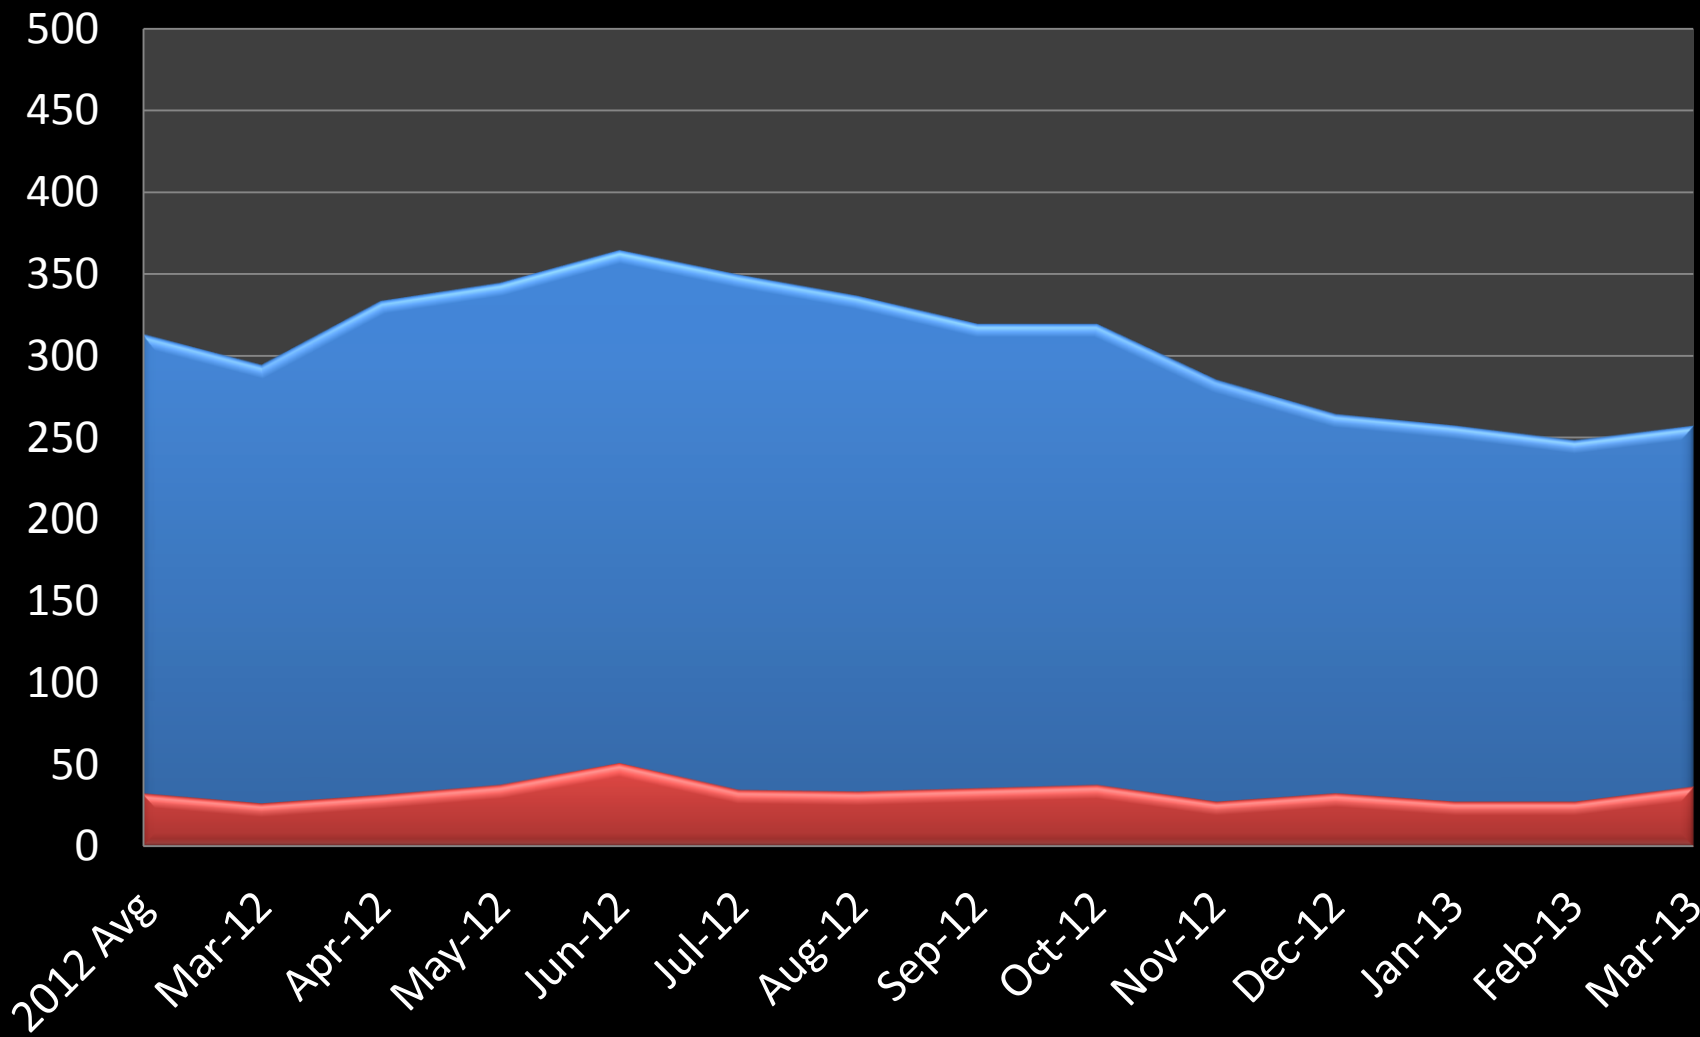

Suzy Korum 715.760.1608

St. Croix County

Median Price Sold

Suzy Korum 715.760.1608

Hudson

Units for Sale Units Sold

Suzy Korum 715.760.1608

Hudson