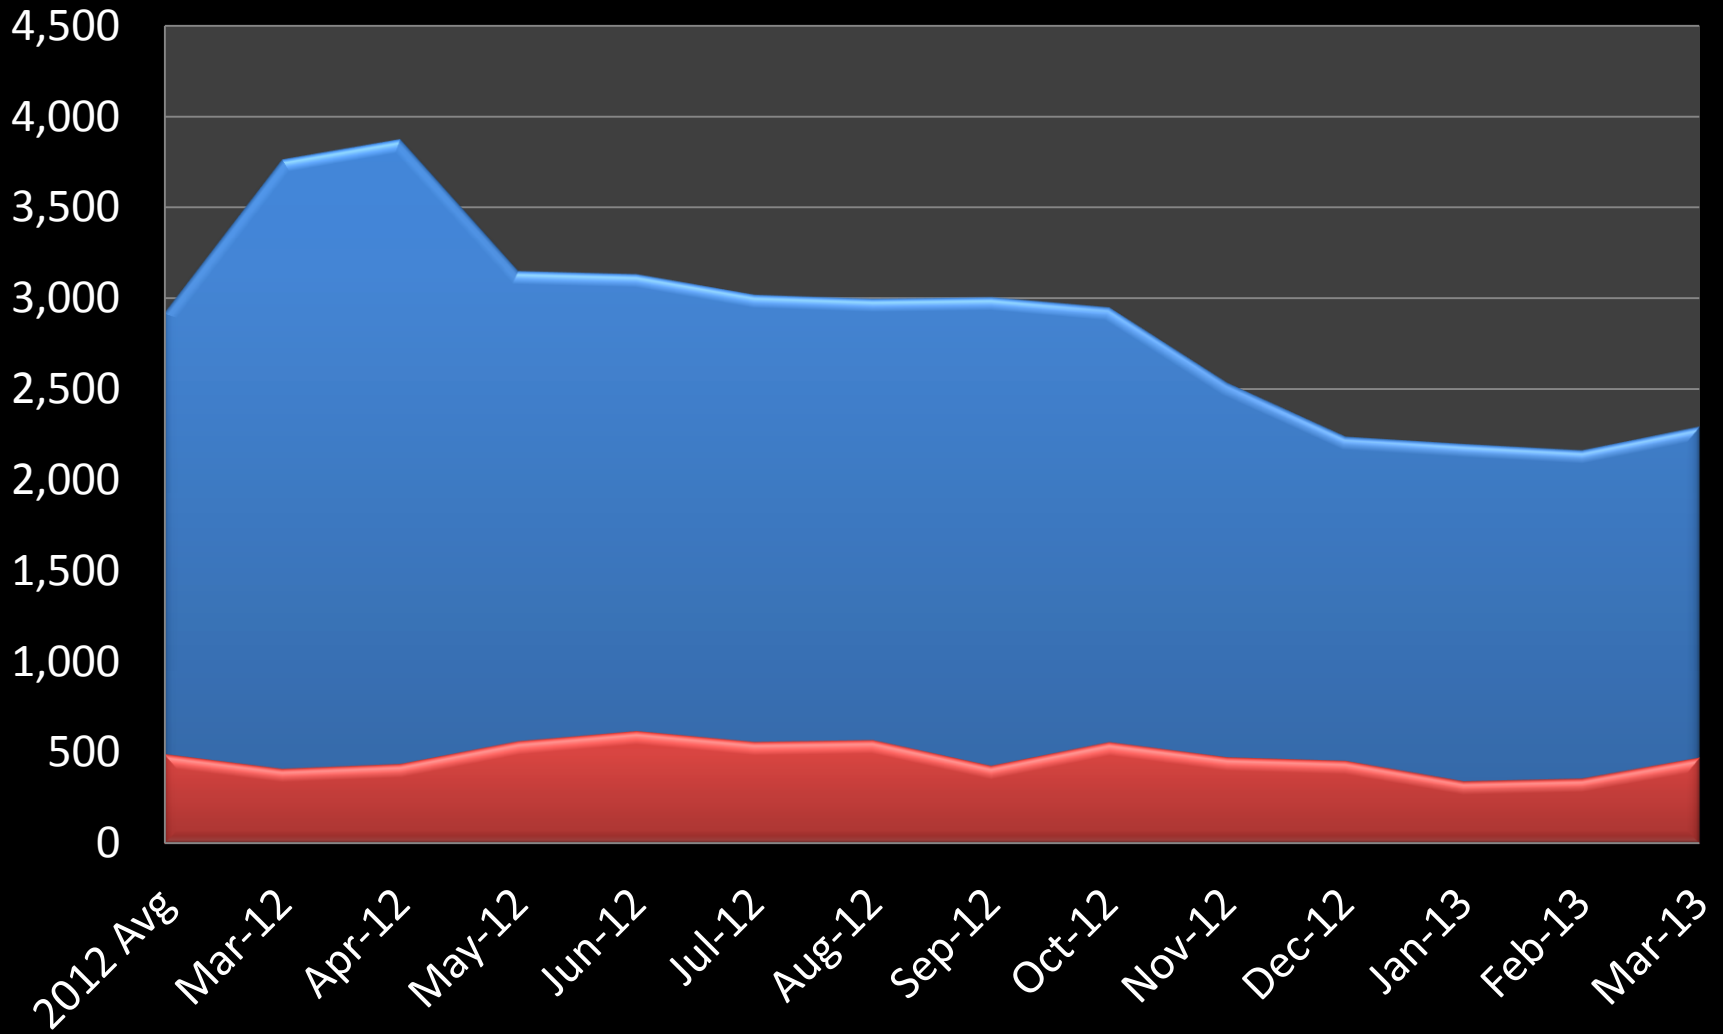

Washington County

Units for Sale Units Sold

Suzy Korum 715.760.1608

Washington County

Median Price Sold

Suzy Korum 715.760.1608

Ramsey County

Units for Sale Units Sold