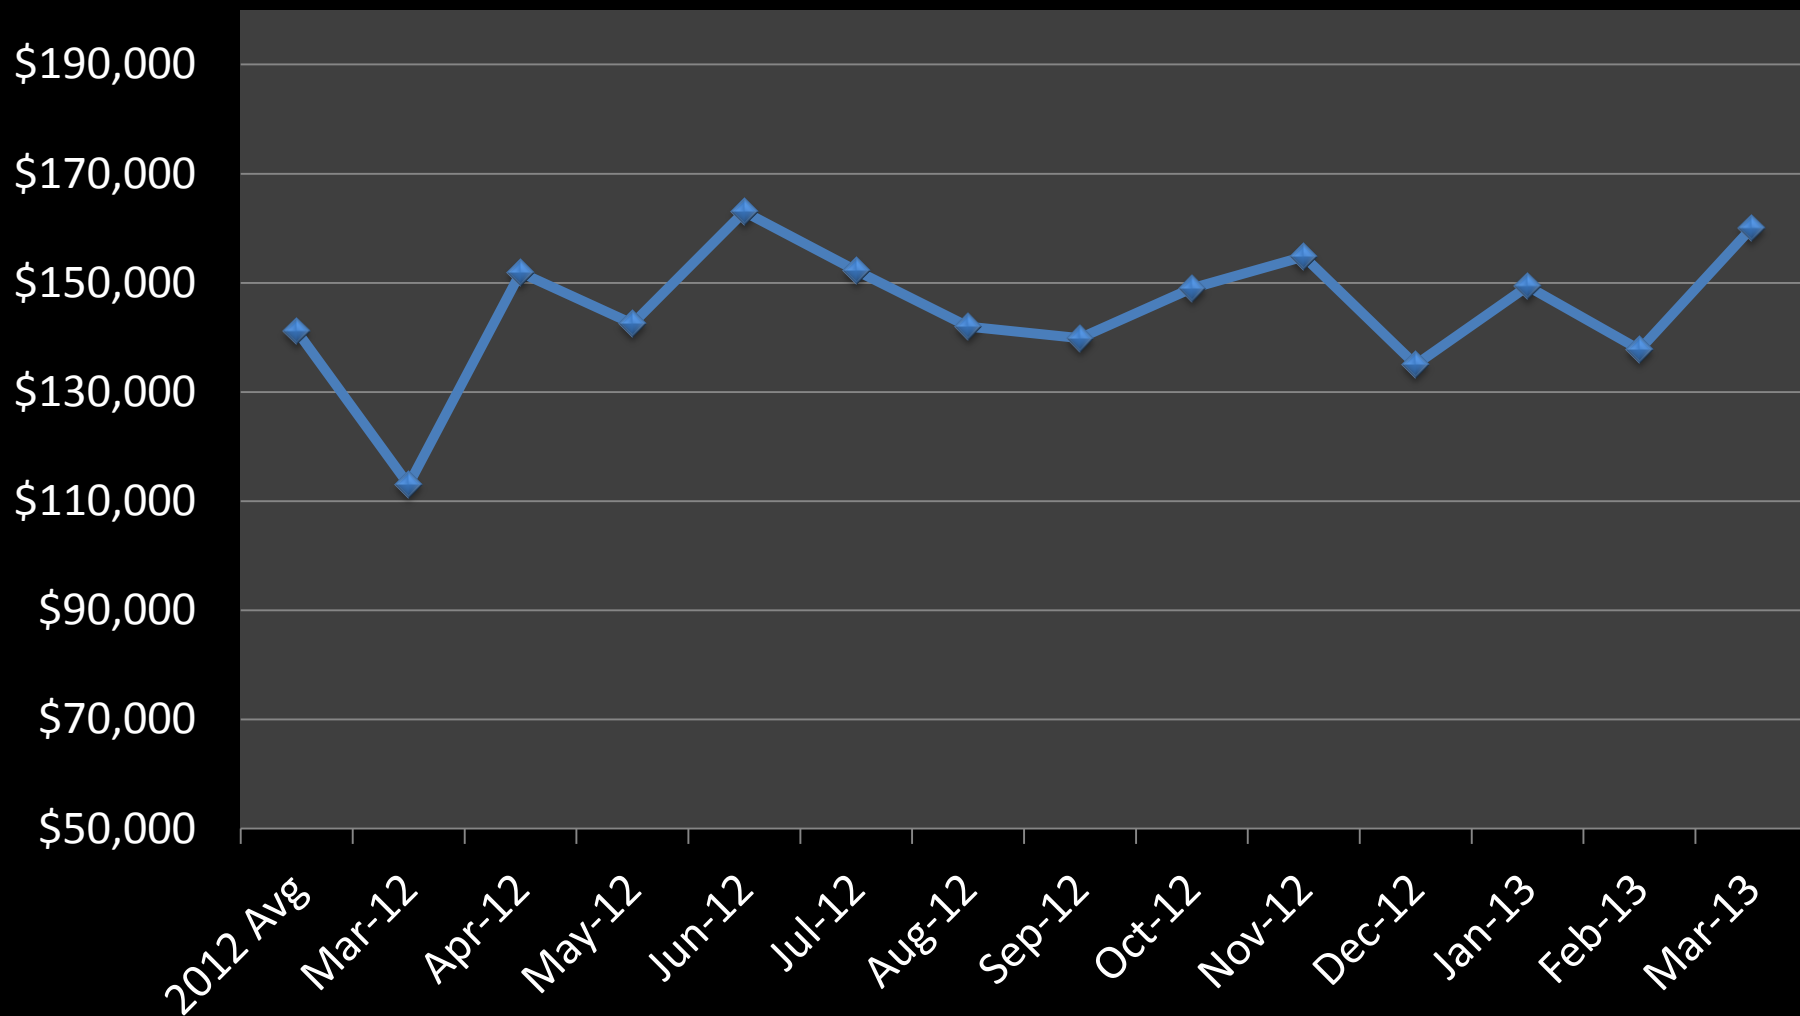

Suzy Korum 715.760.1608

Oakdale/Maplewood School District #622

Units for Sale Units Sold

Suzy Korum 715.760.1608

Oakdale/Maplewood School District #622

Median Price Sold

Suzy Korum 715.760.1608