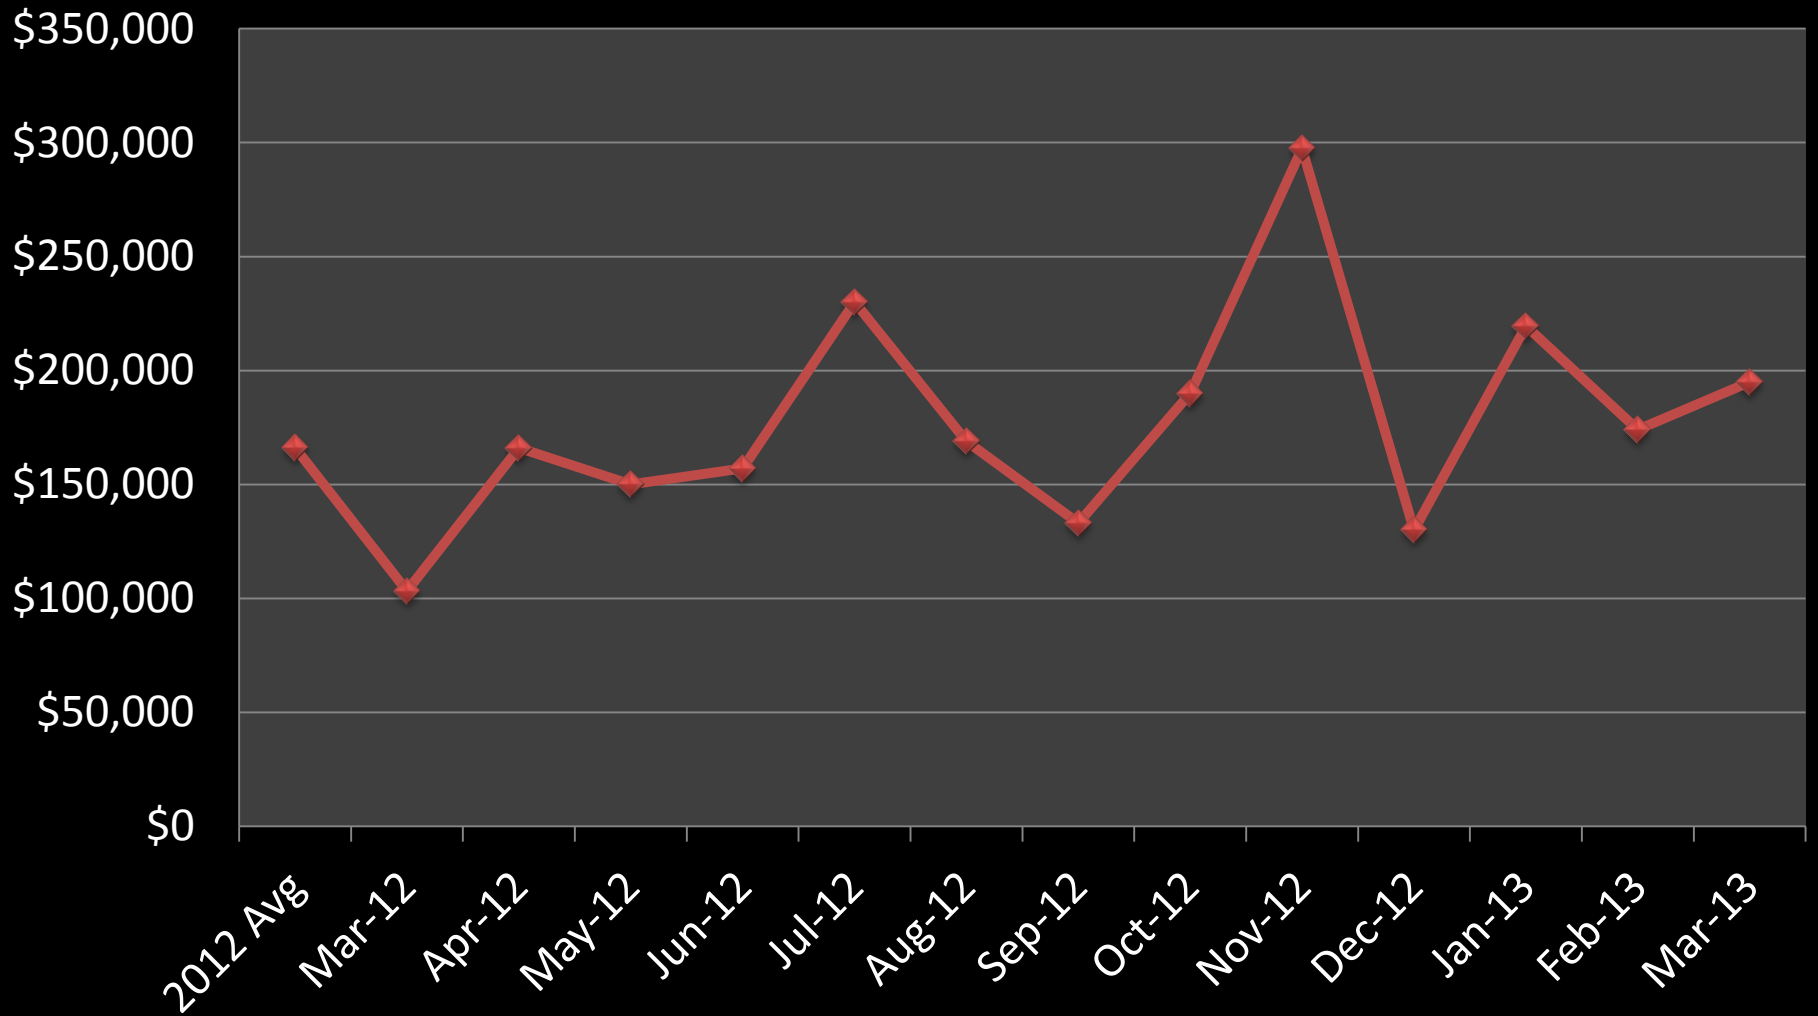

Suzy Korum 715.760.1608

Prescott

Median Price Sold

Suzy Korum 715.760.1608

Ellsworth

Units for Sale Units Sold

Suzy Korum 715.760.1608

Ellsworth