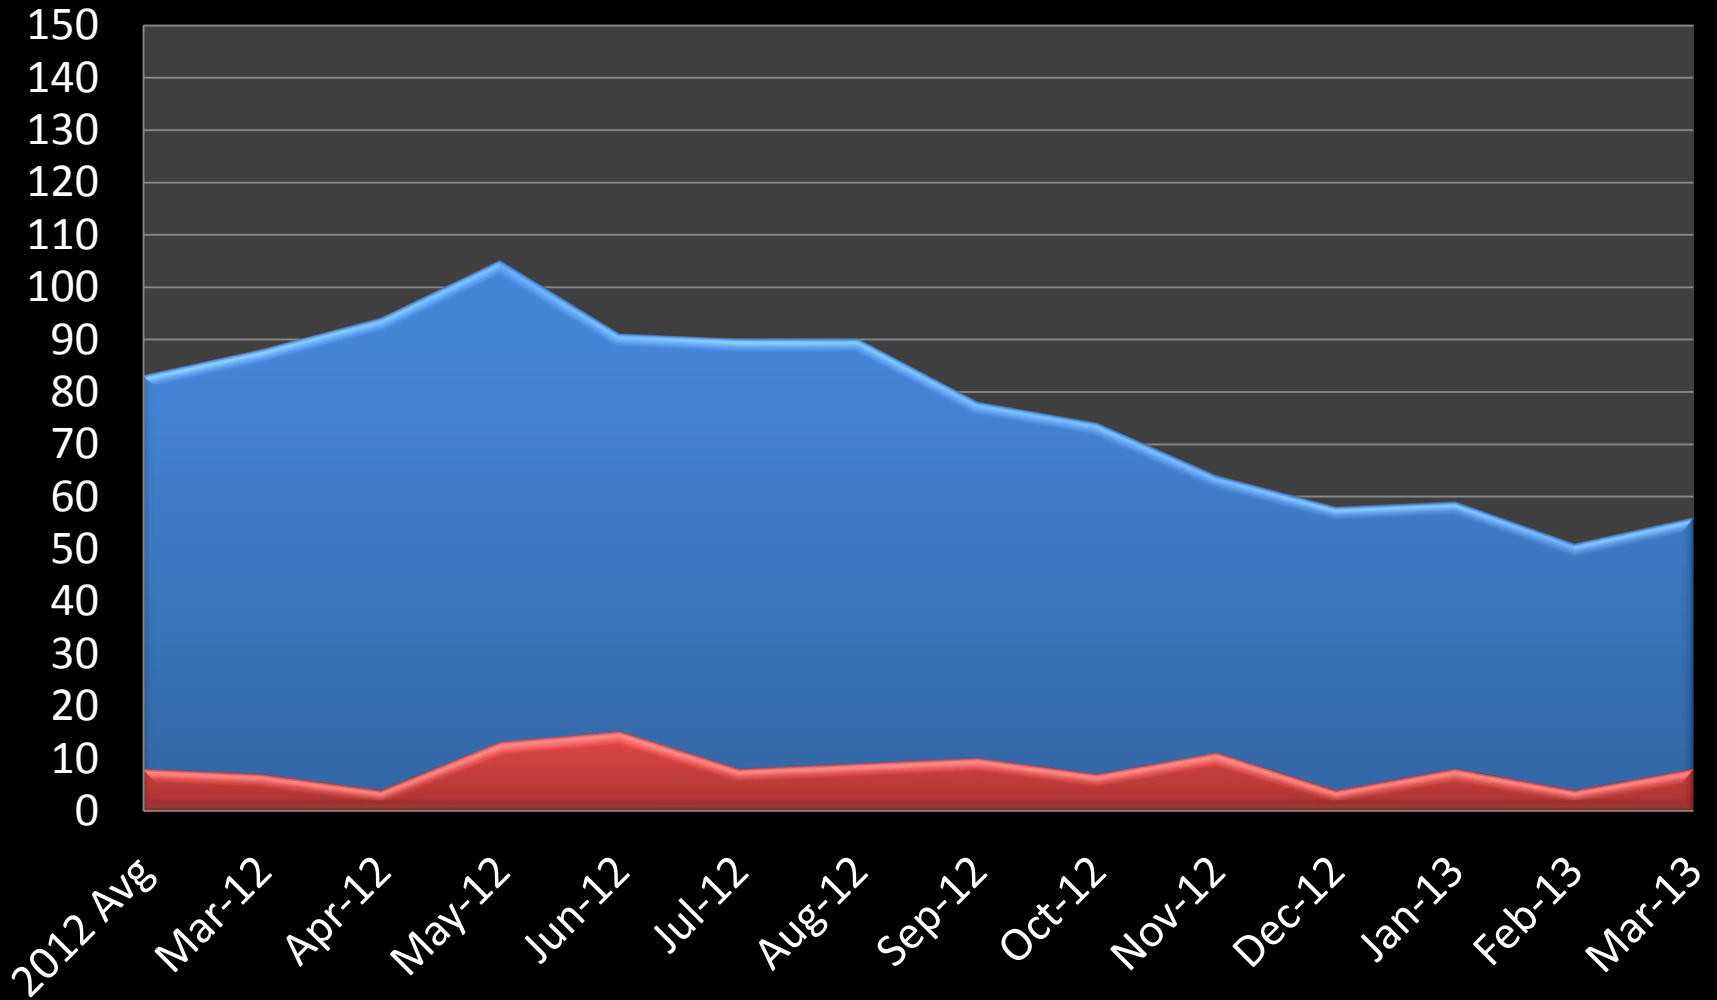

Hammond & Roberts

Units for Sale Units Sold

Suzy Korum 715.760.1608