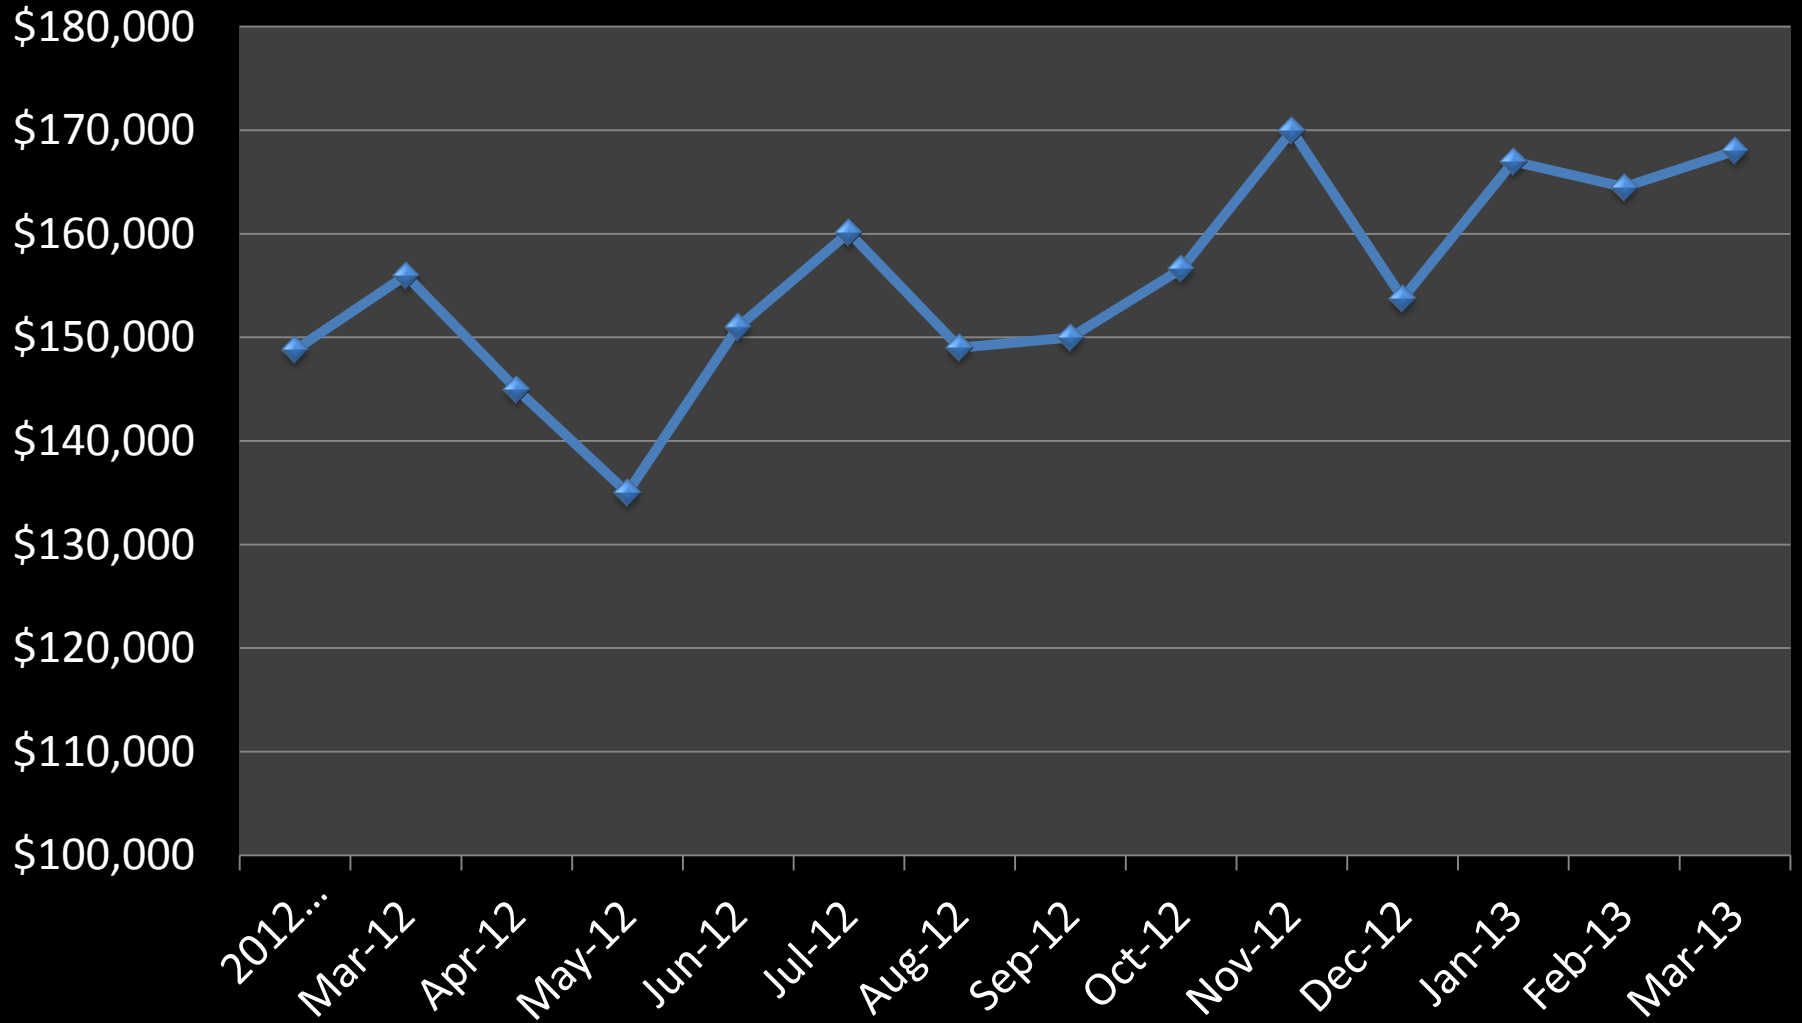

St. Croix County

Median Price Sold

Suzy Korum 715.760.1608