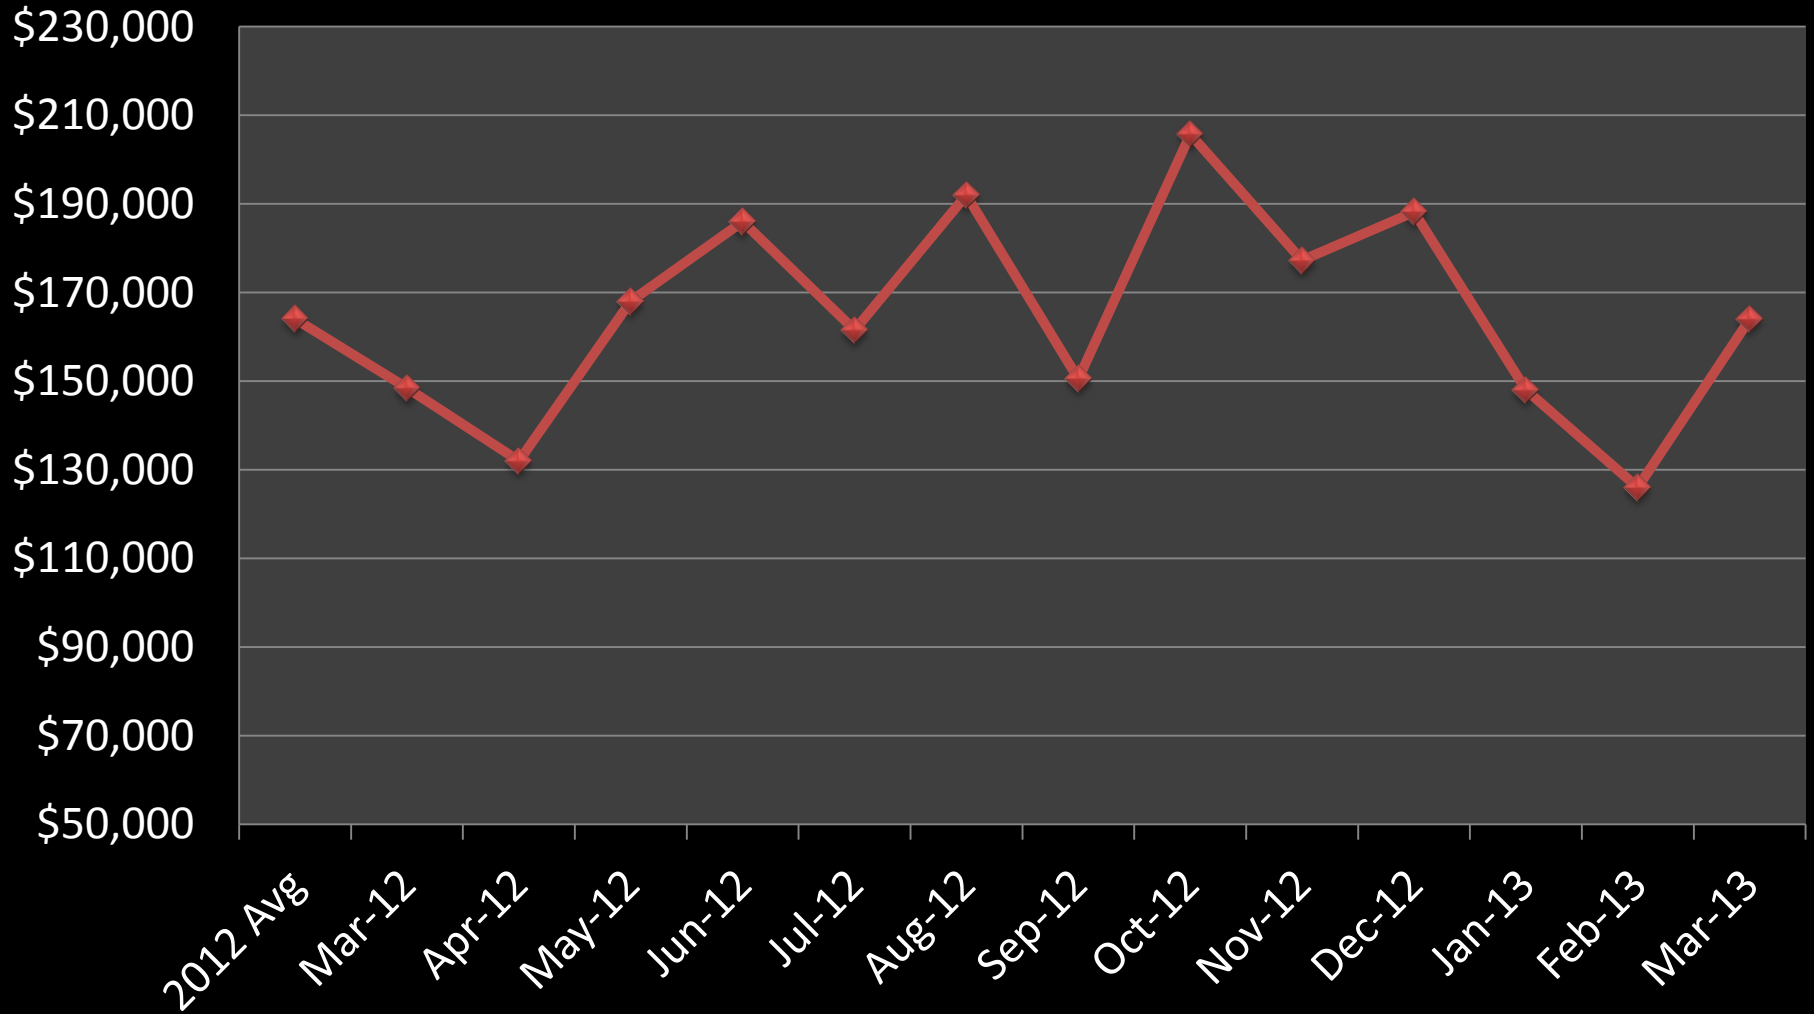

River Falls

Units for Sale Units Sold

Suzy Korum 715.760.1608

River Falls

Median Price Sold

Suzy Korum 715.760.1608

Prescott

Units for Sale Units Sold