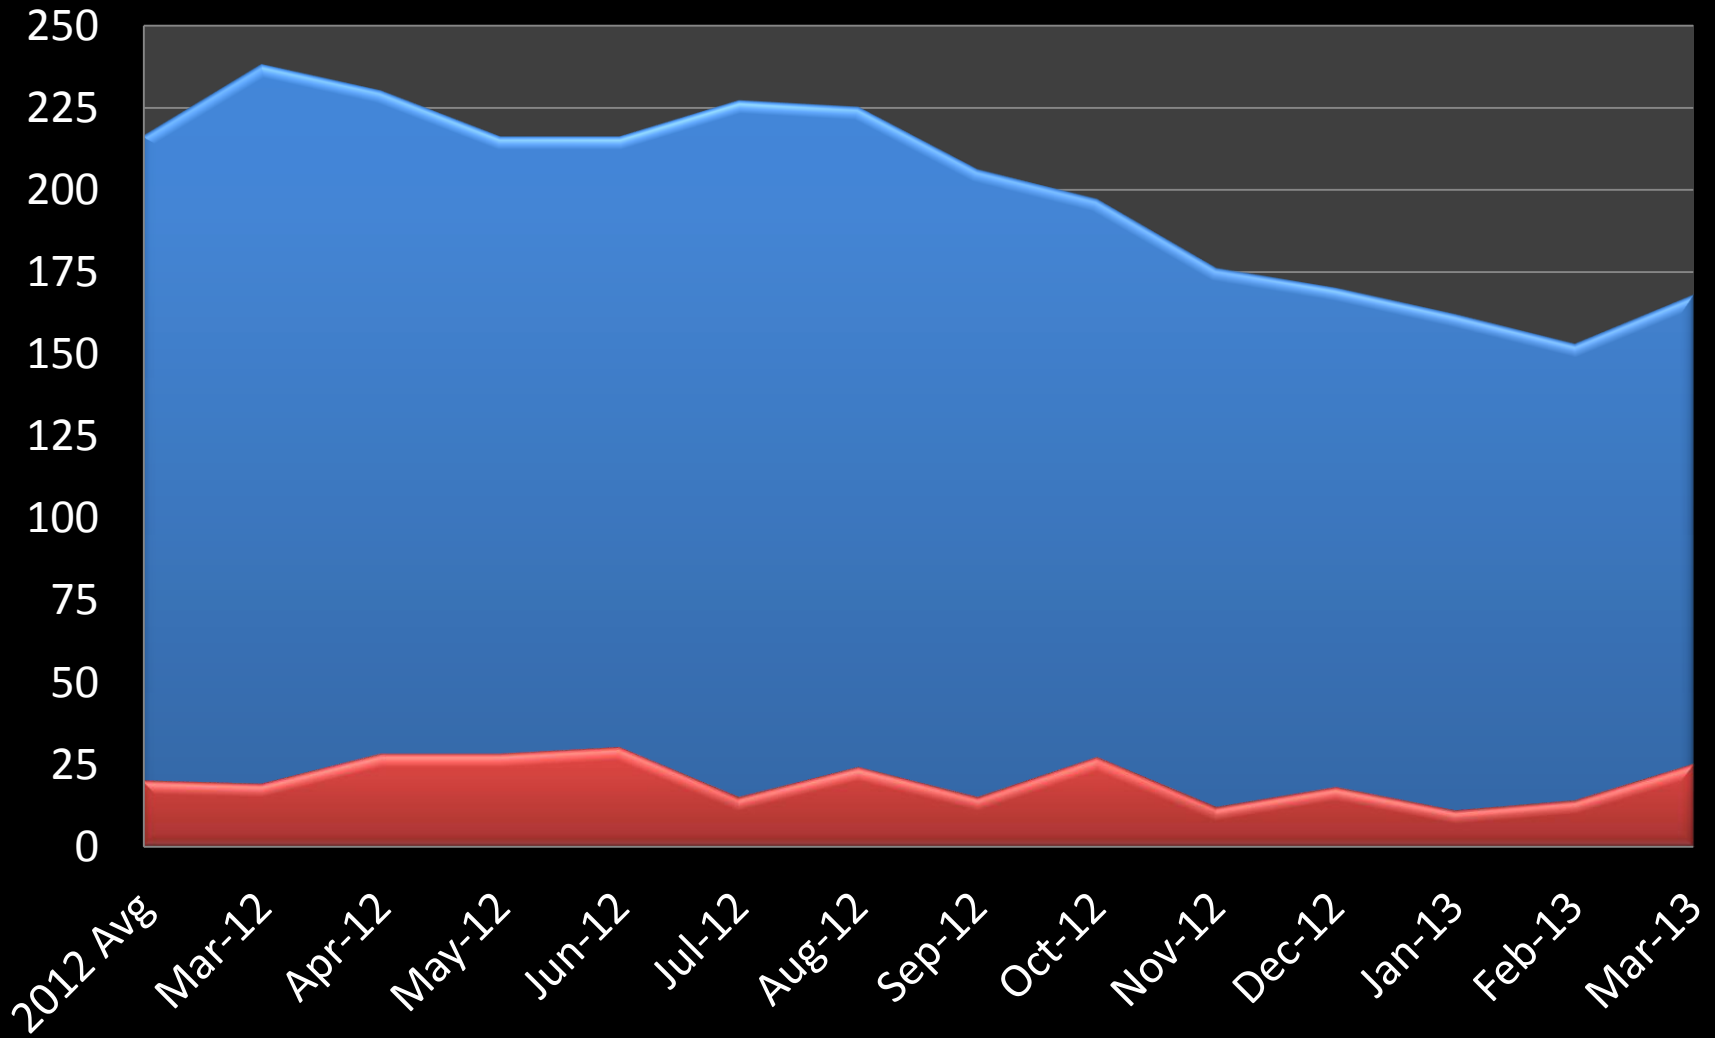

New Richmond/ Star Prairie

Units for Sale Units Sold

Suzy Korum 715.760.1608