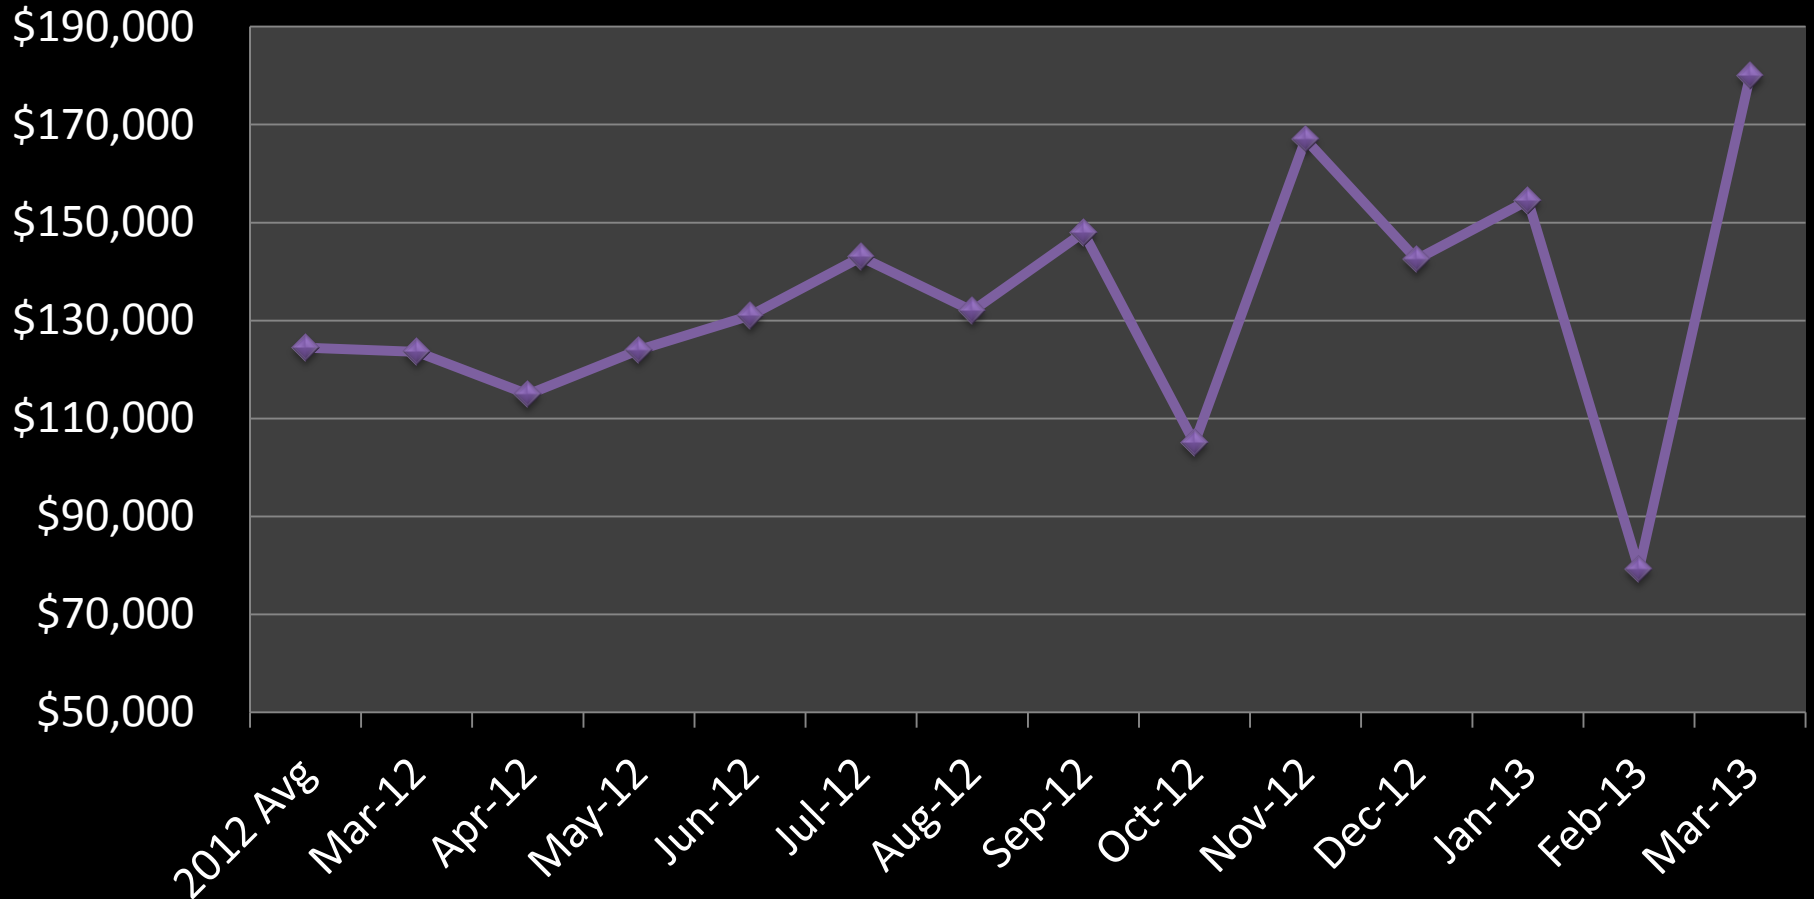

Hammond & Roberts

Median Price Sold

Suzy Korum 715.760.1608