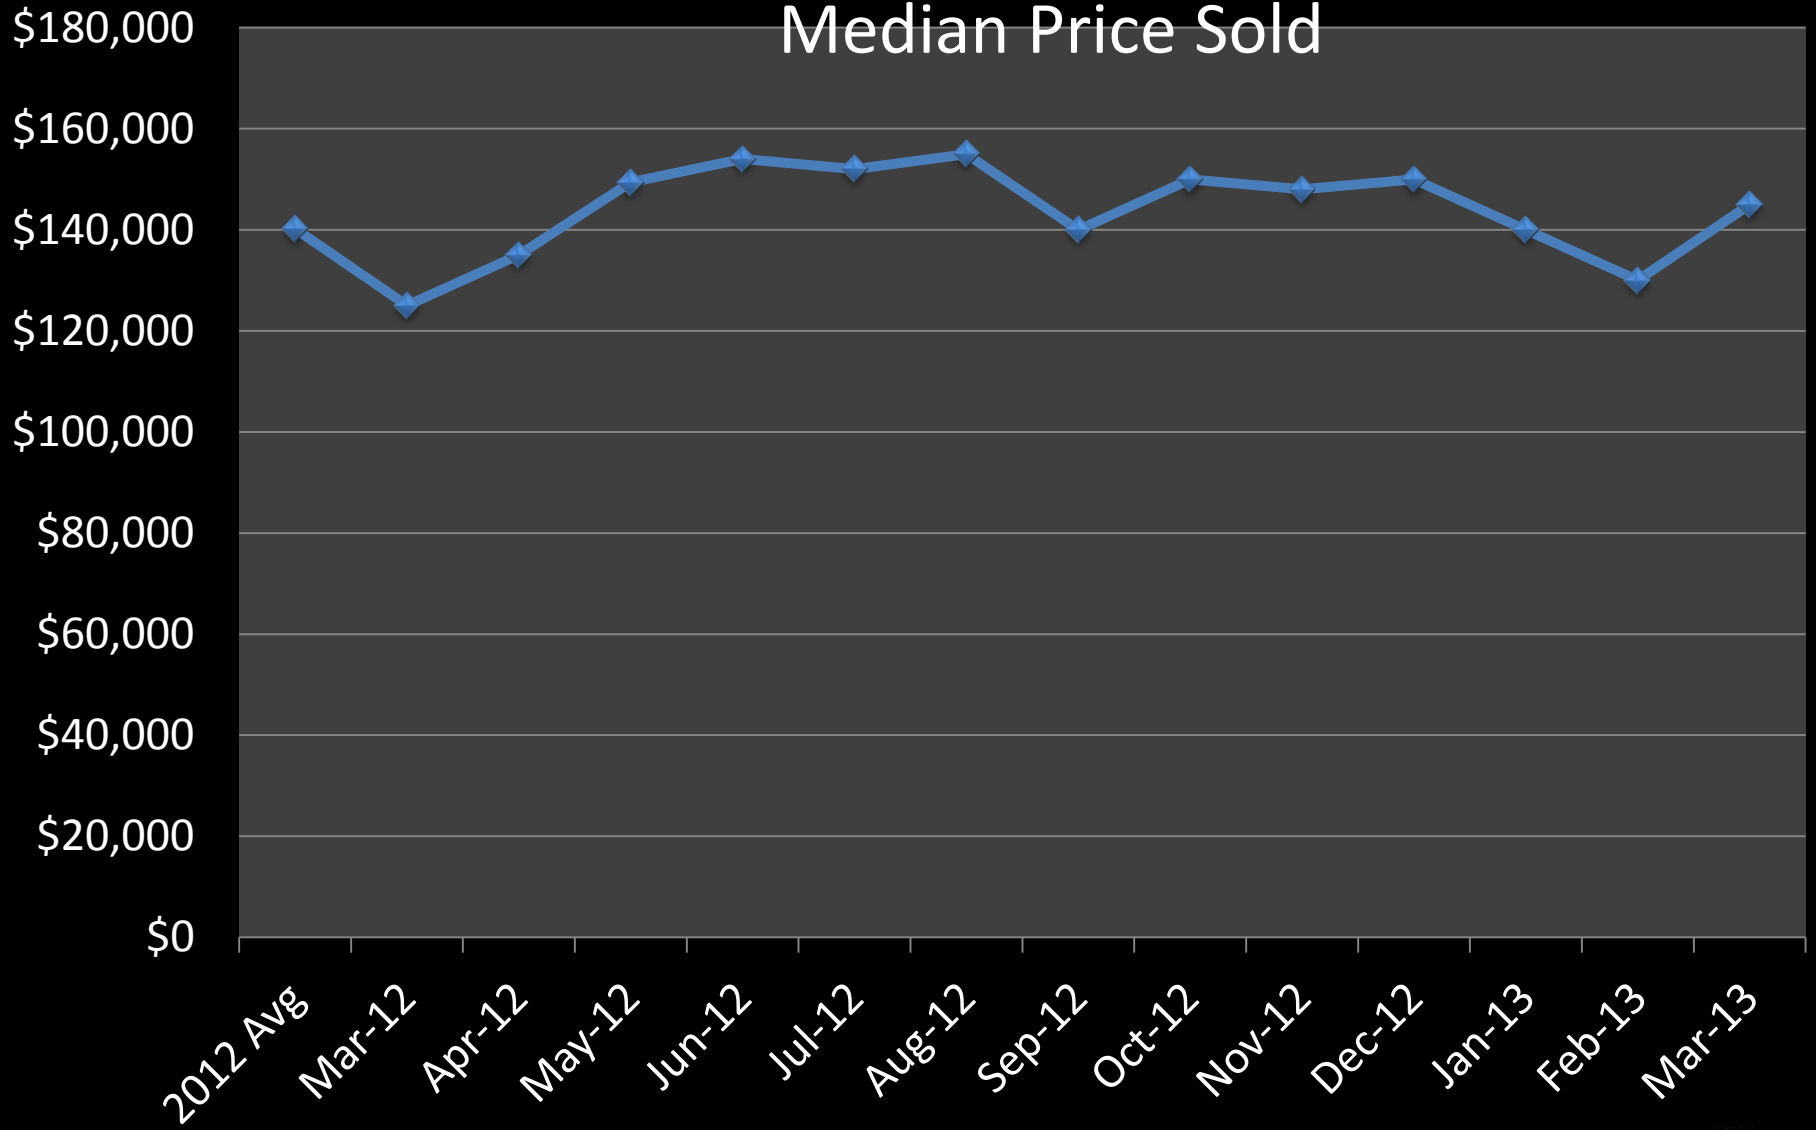

Ramsey County

Median Price Sold

Suzy Korum 715.760.1608