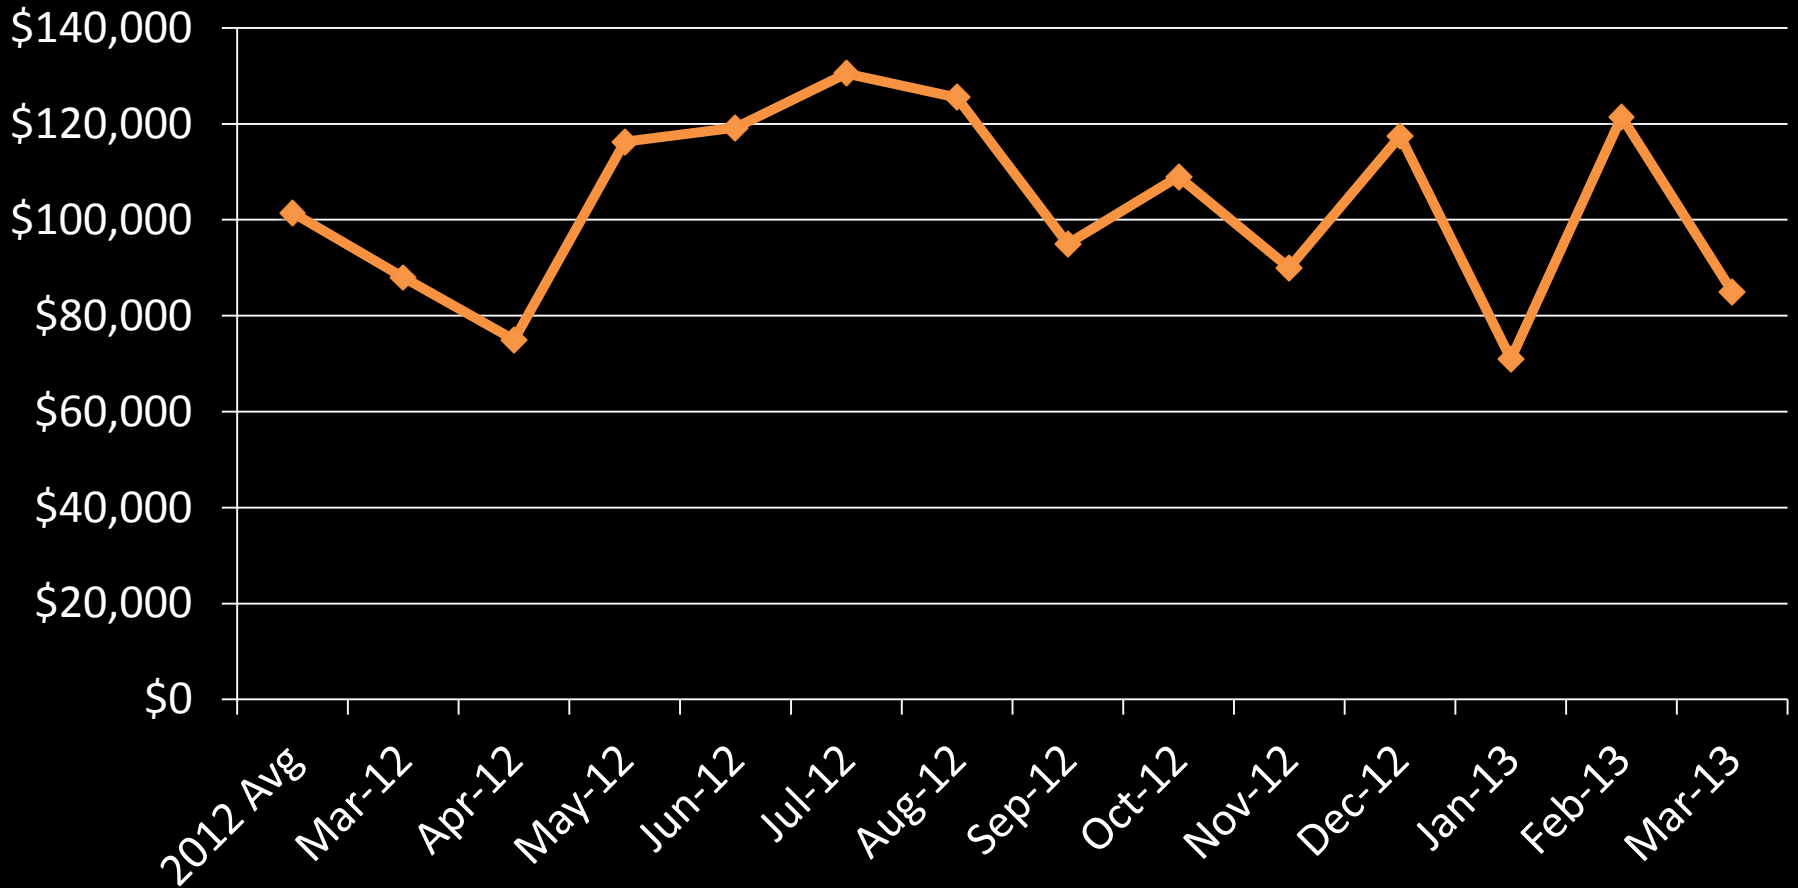

Median Price Sold

Suzy Korum 715.760.1608

Polk County

Units for Sale Units Sold

Suzy Korum 715.760.1608

Polk County

Median Price Sold

Suzy Korum 715.760.1608