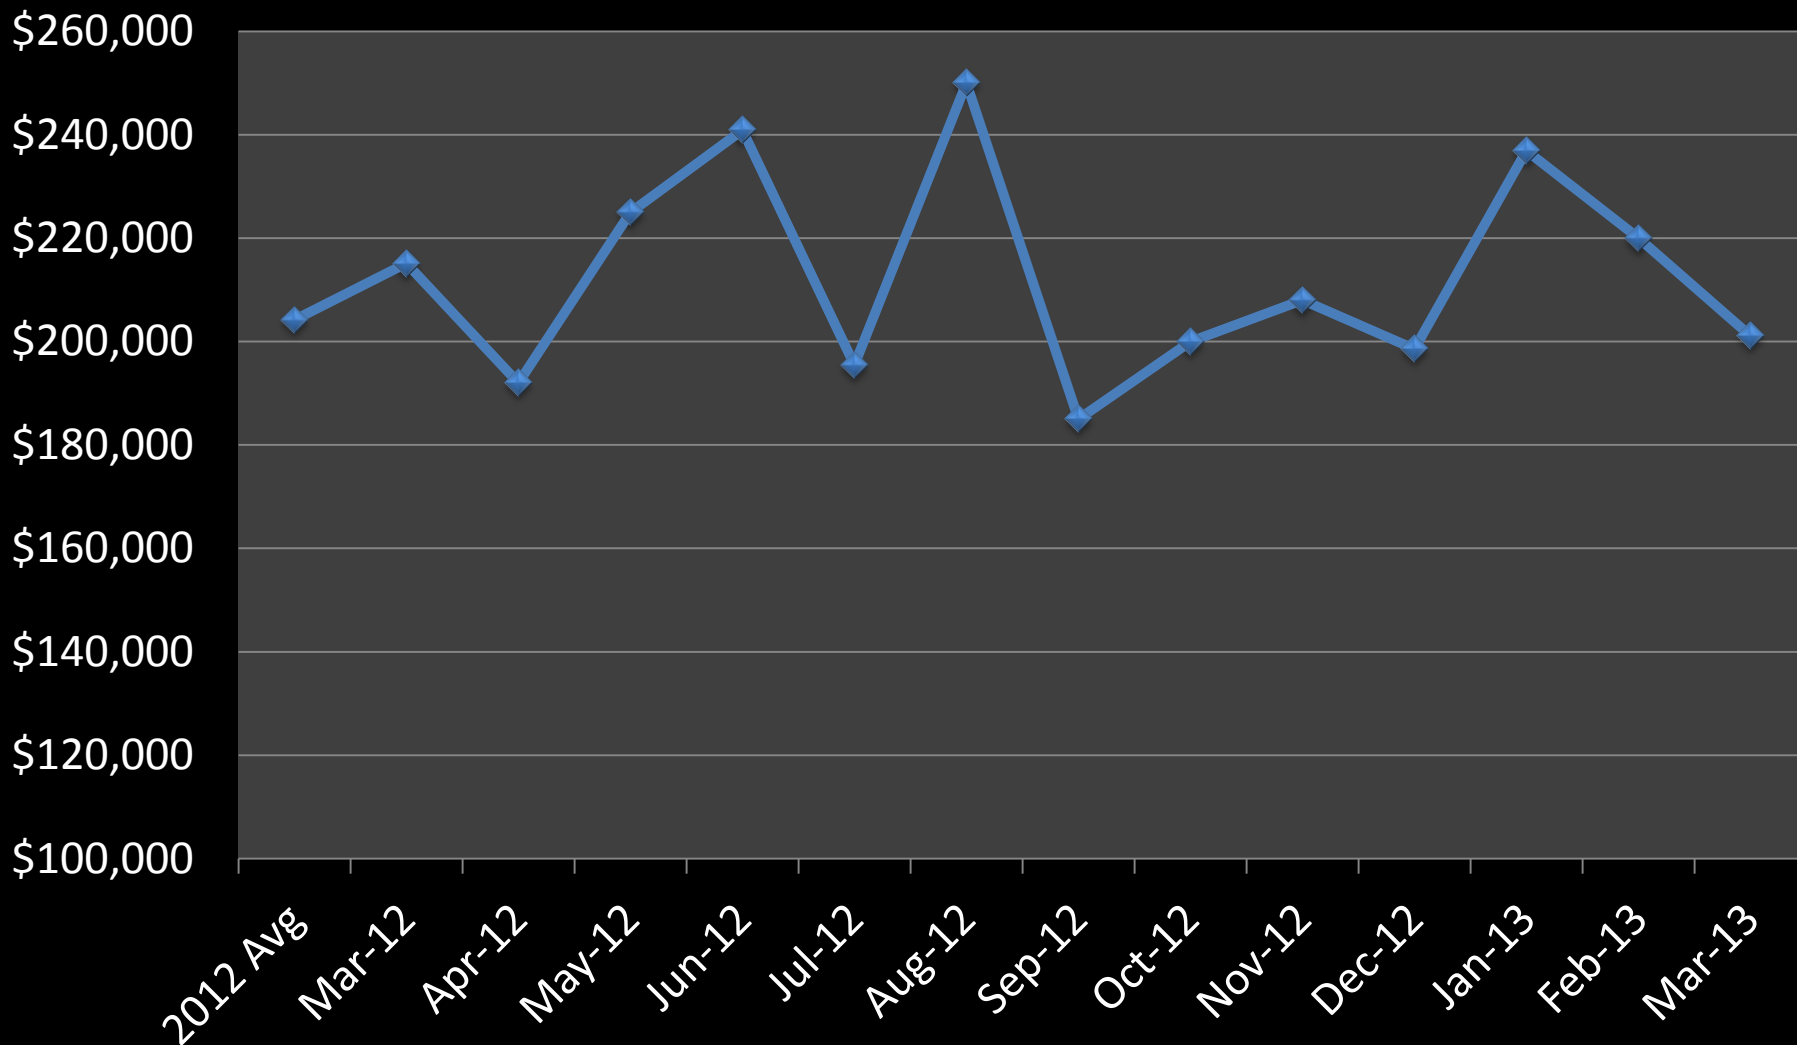

Hudson

Median Price Sold

Suzy Korum 715.760.1608