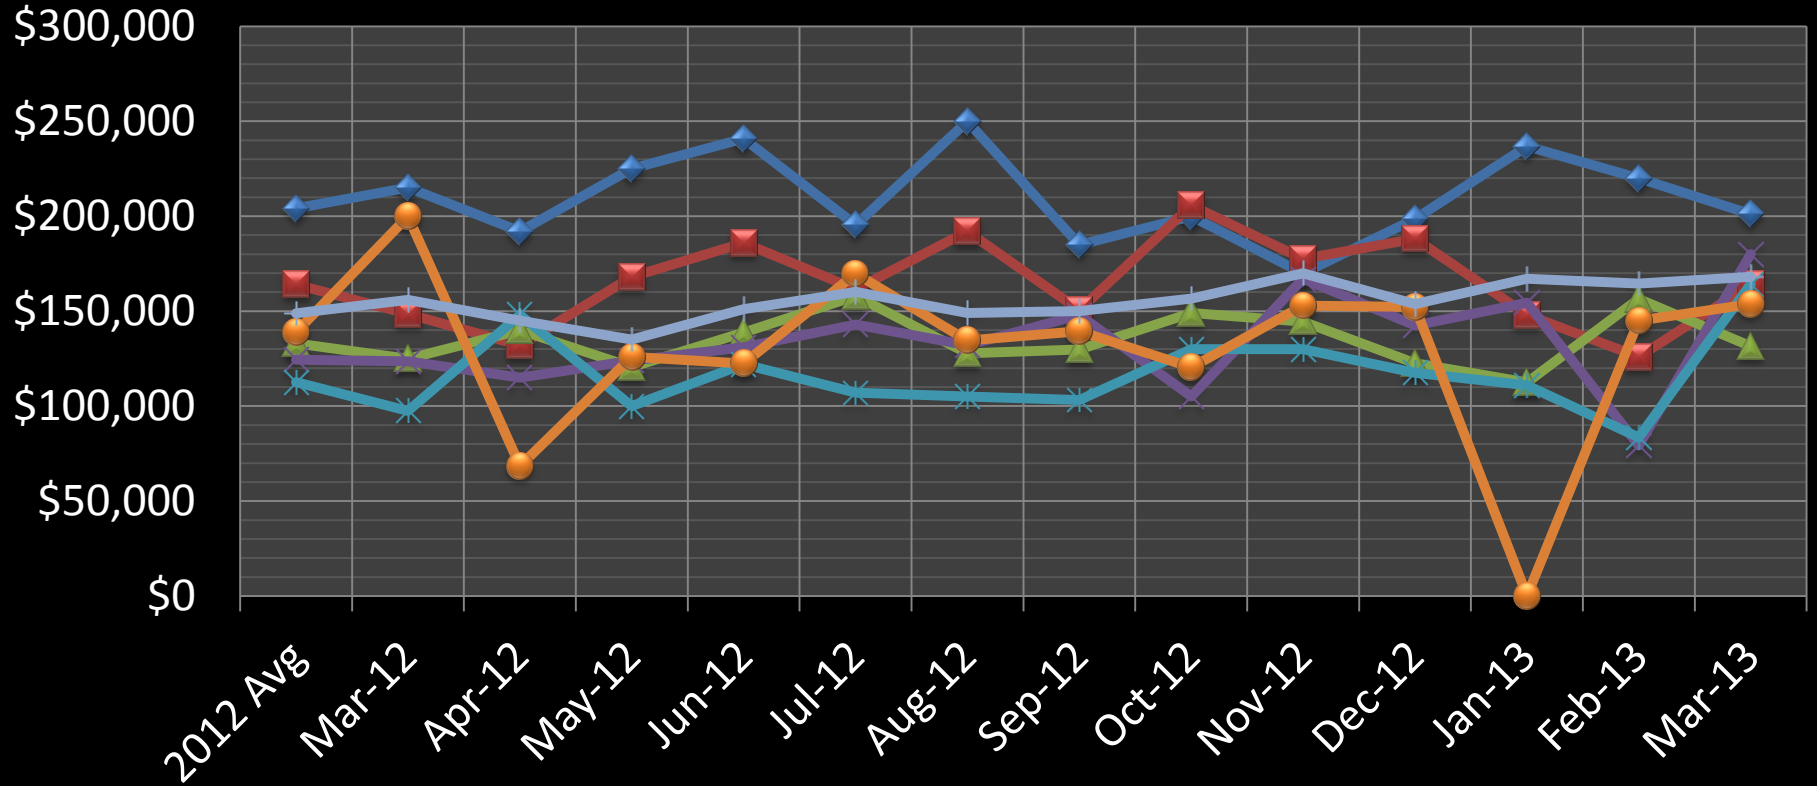

St. Croix County

■ Units for Sale ■ Units Sold

Suzy Korum 715.760.1608

St. Croix County Median Price Sold

- ◆ Hudson
- ▲ New Richmond/Star Prairie
- ✱ Baldwin/Woodville
- ◆ ST. CROIX COUNTY
- River Falls
- ✱ Hammond/Roberts
- Somerset