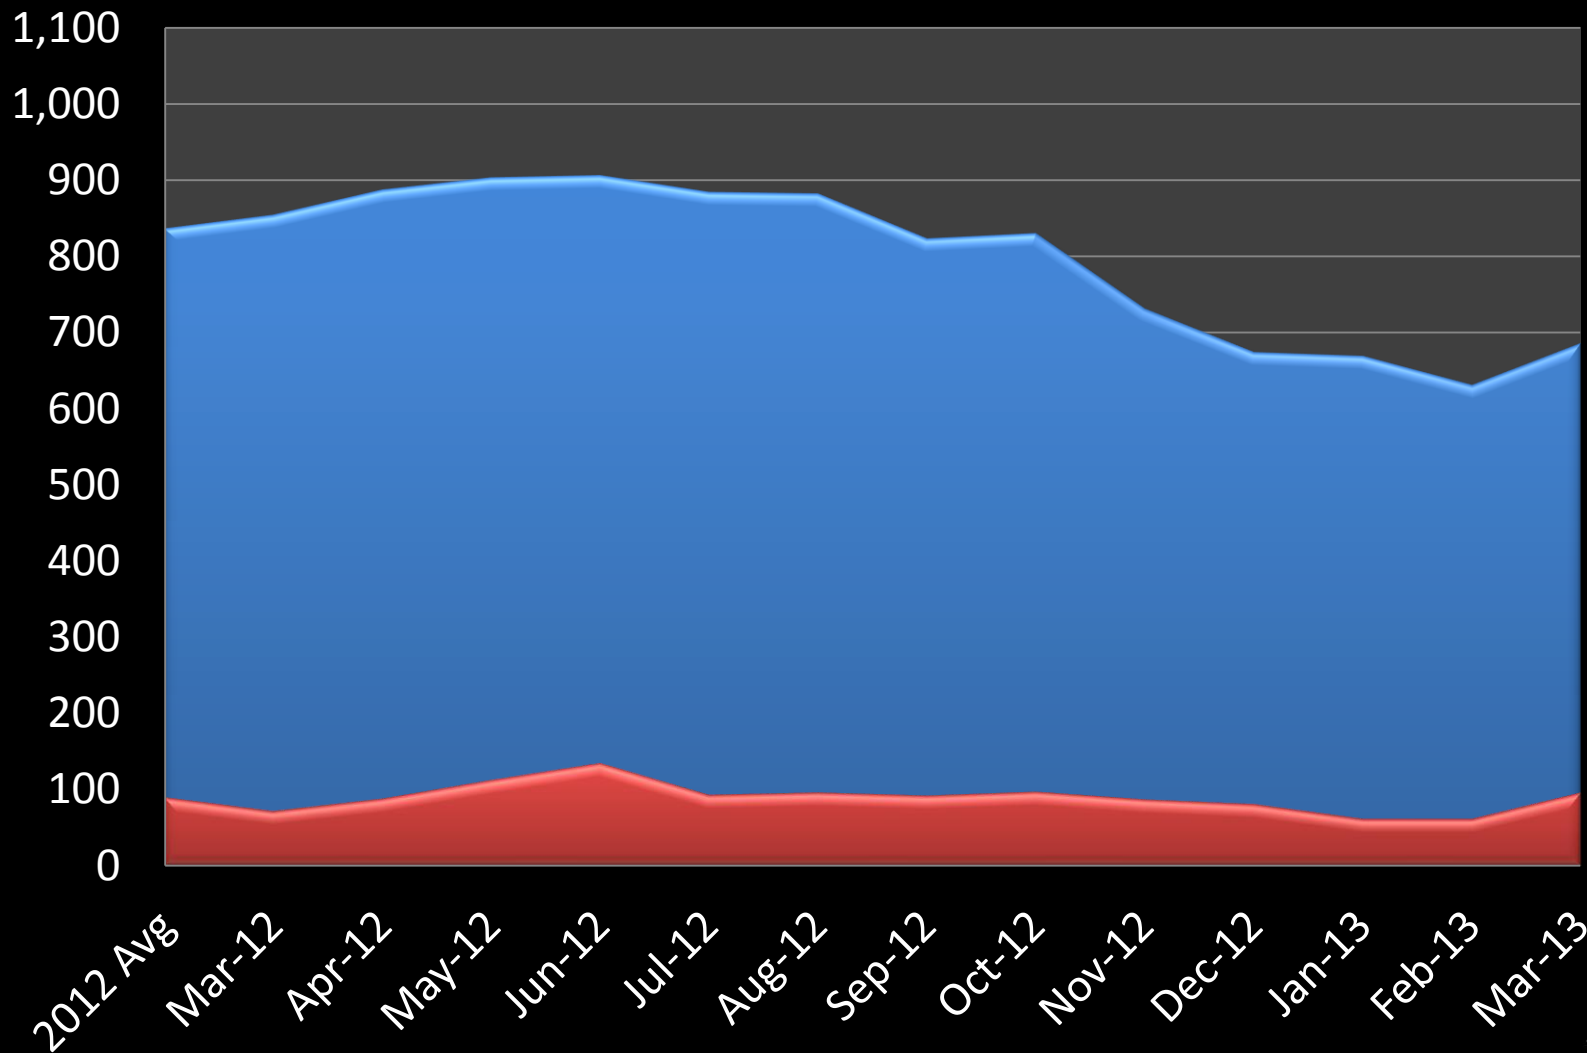

St. Croix County

■ Units for Sale ■ Units Sold

Suzy Korum 715.760.1608

St. Croix County Median Price Sold

- ◆ Hudson
- ▲ New Richmond/Star Prairie
- ✱ Baldwin/Woodville
- ◆ ST. CROIX COUNTY
- River Falls
- ✱ Hammond/Roberts
- Somerset