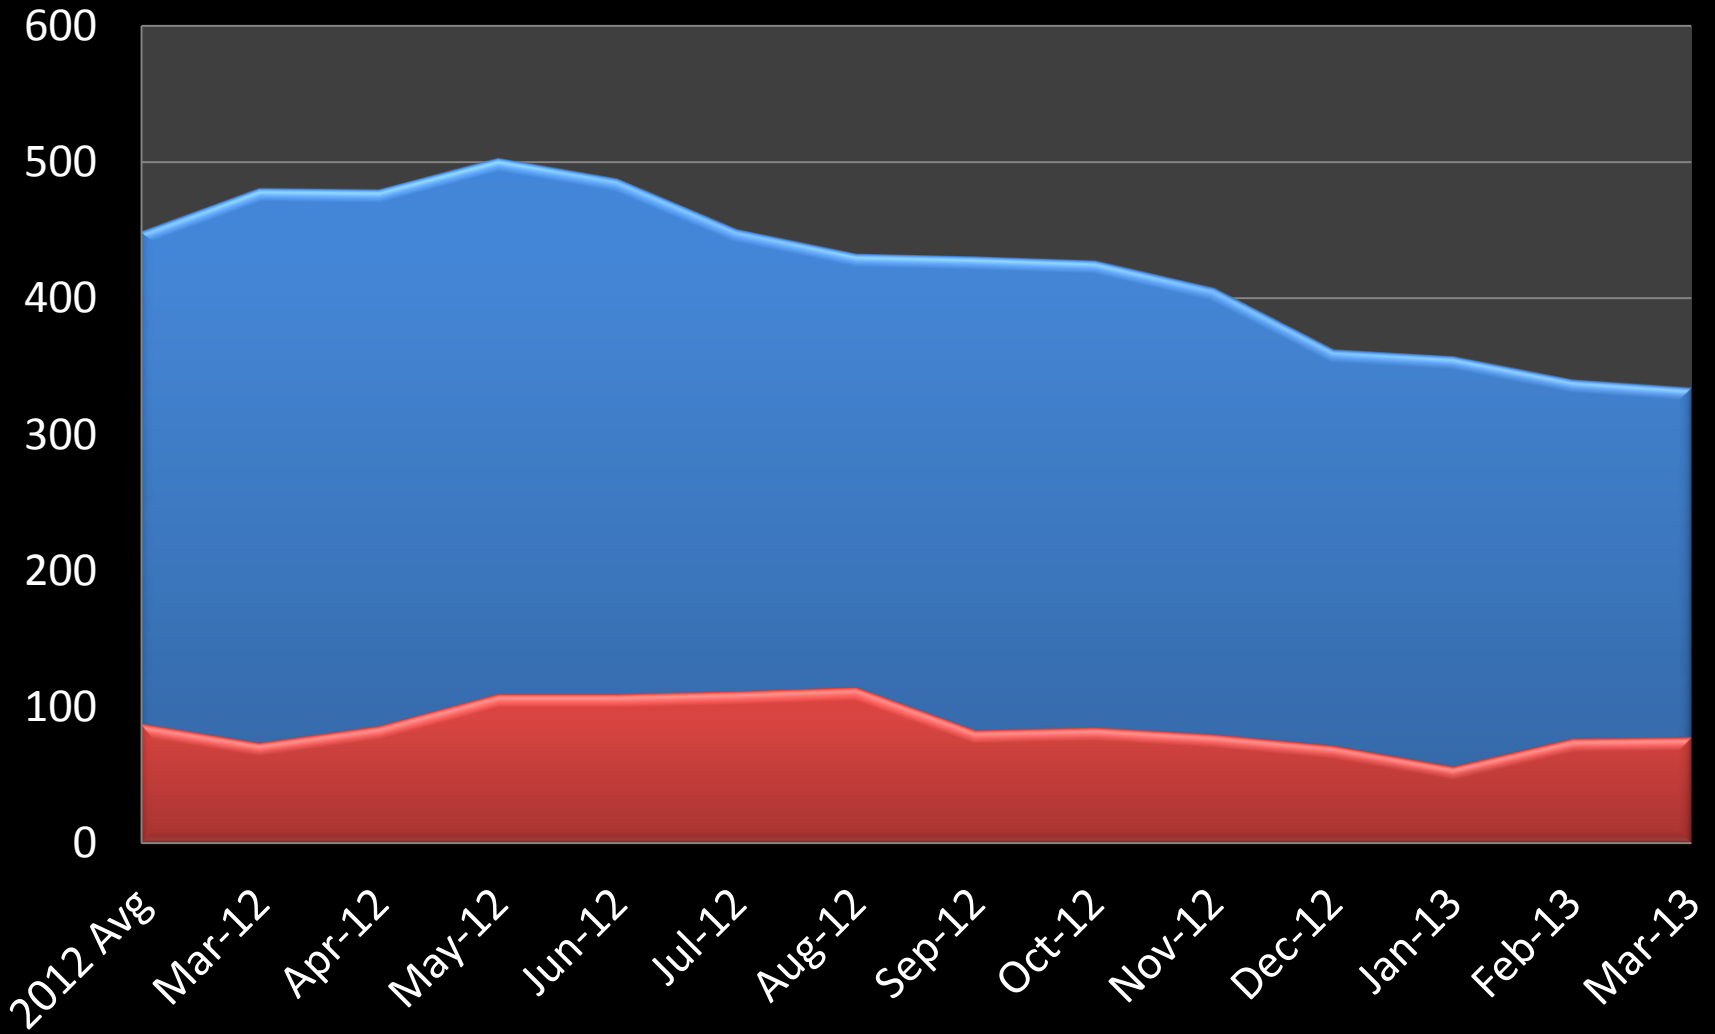

Oakdale/Maplewood School District #622

Units for Sale Units Sold

Suzy Korum 715.760.1608