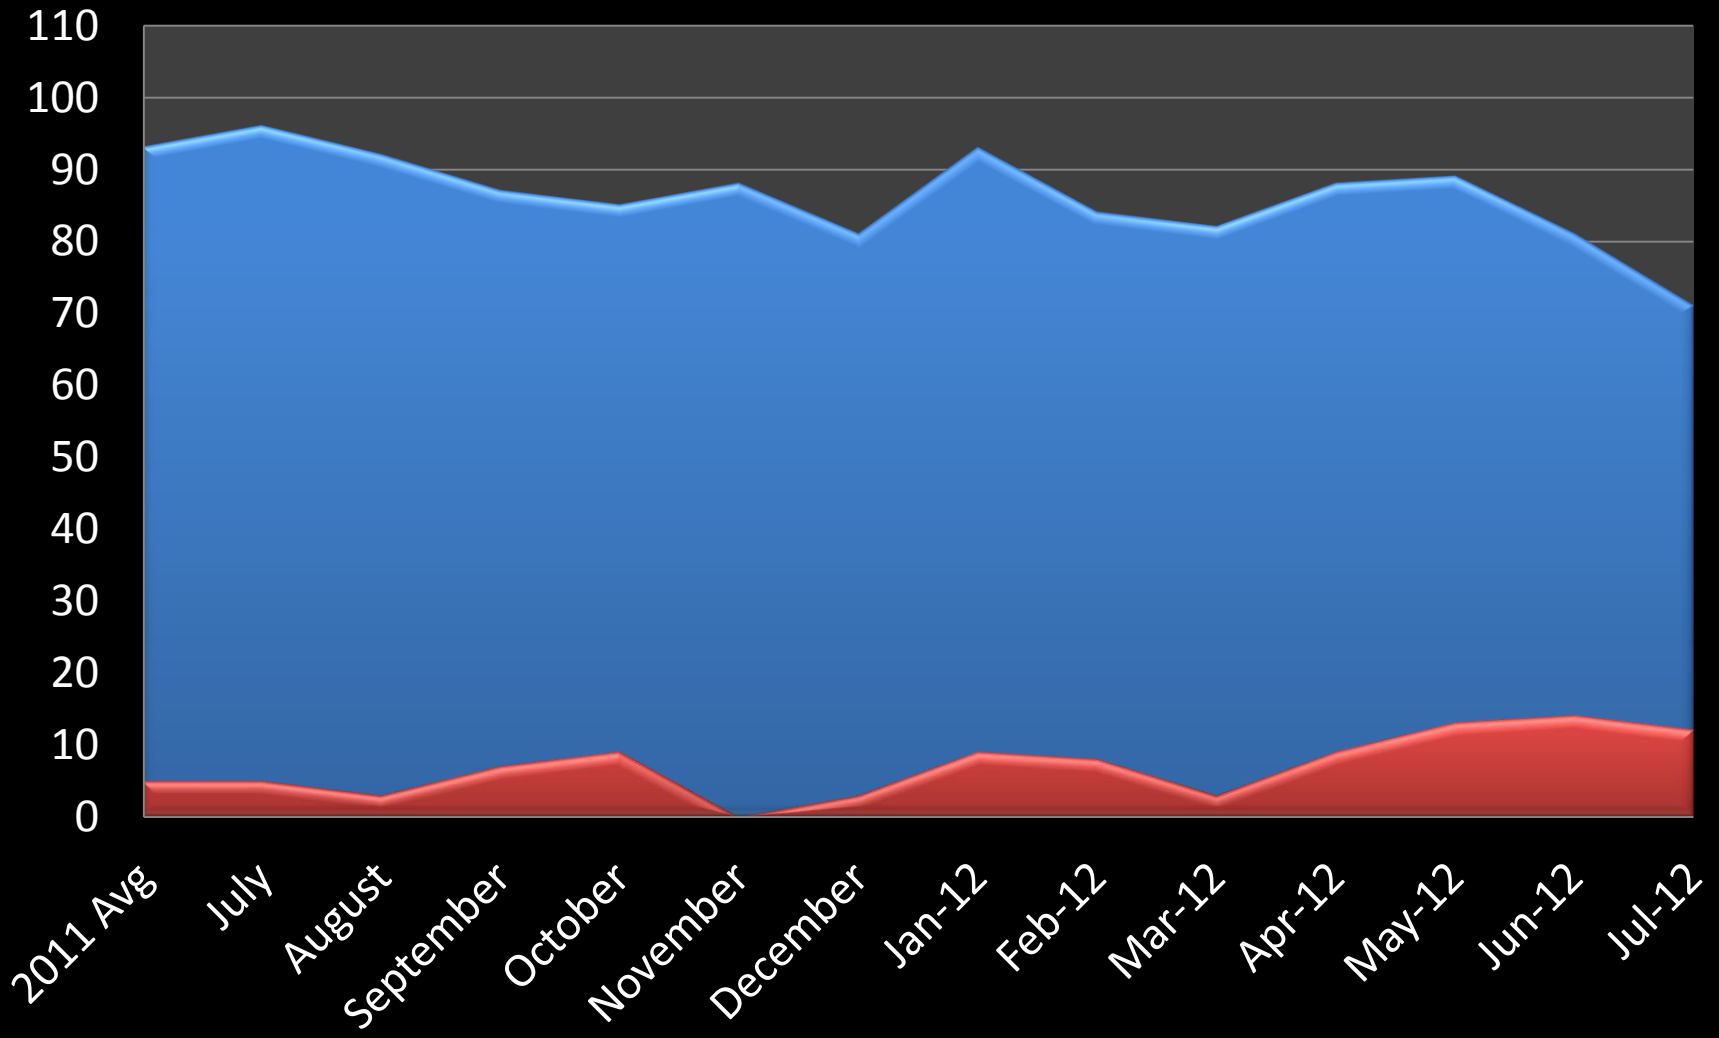

Somerset

Units for Sale Units Sold