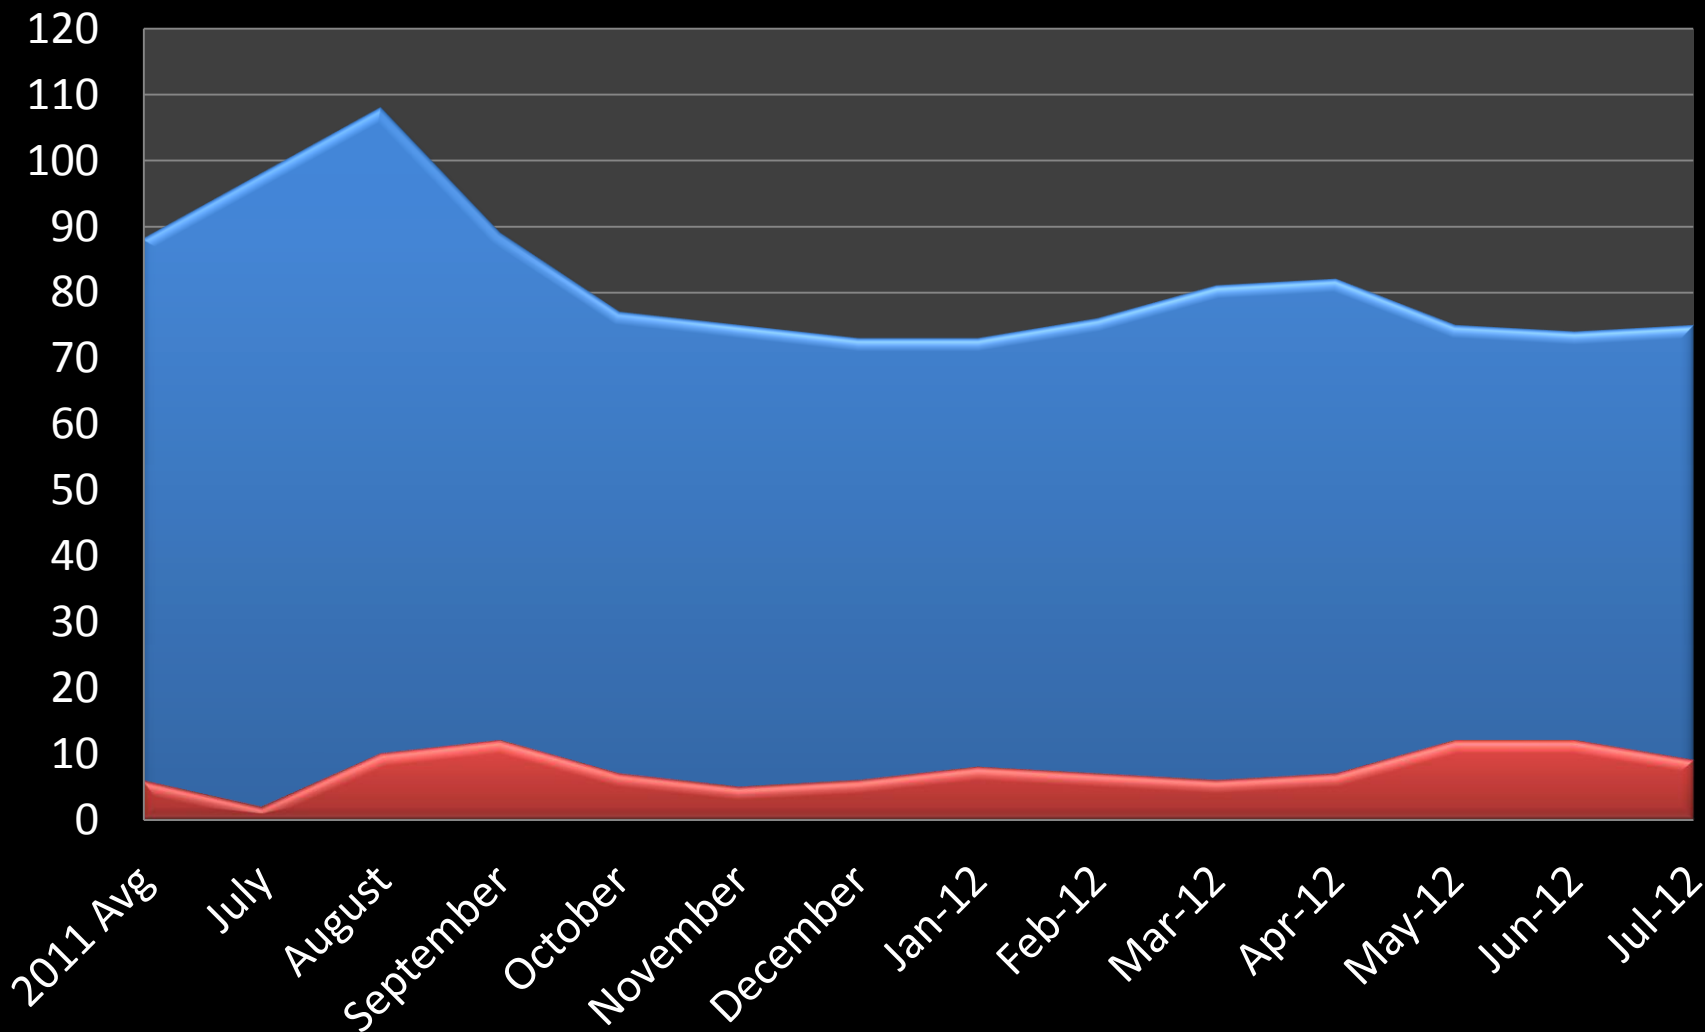

Baldwin & Woodville

Units for Sale Units Sold