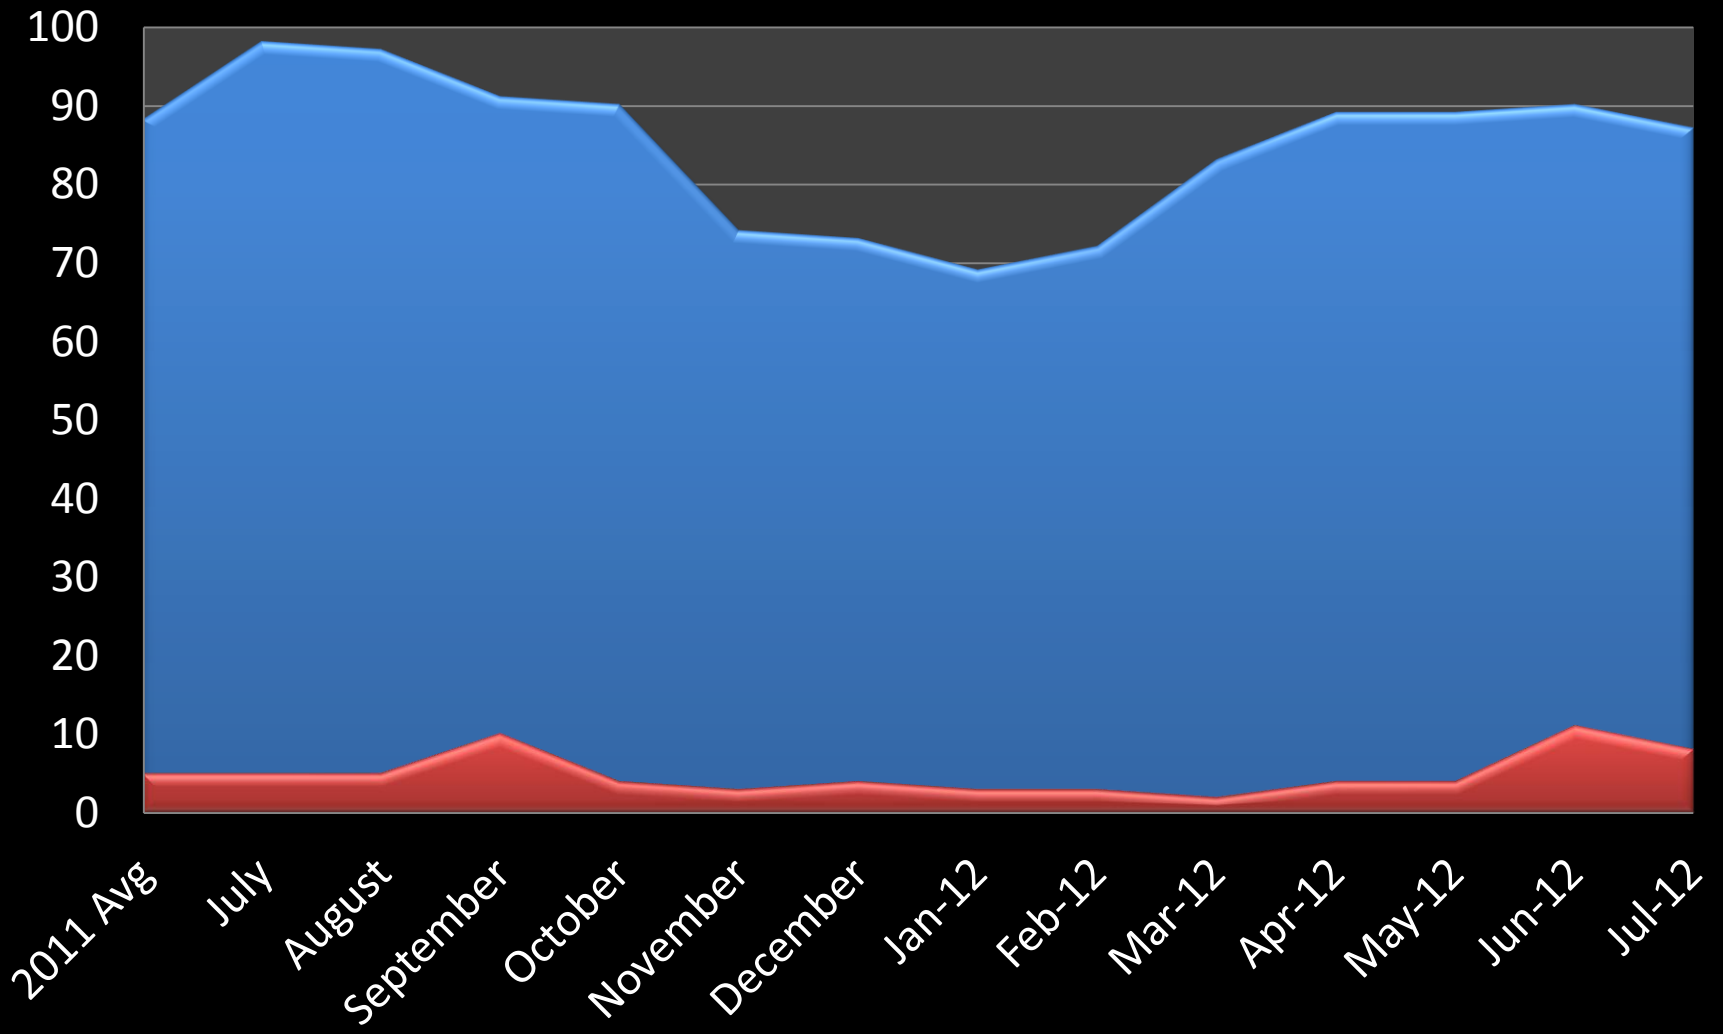

Prescott

Units for Sale Units Sold