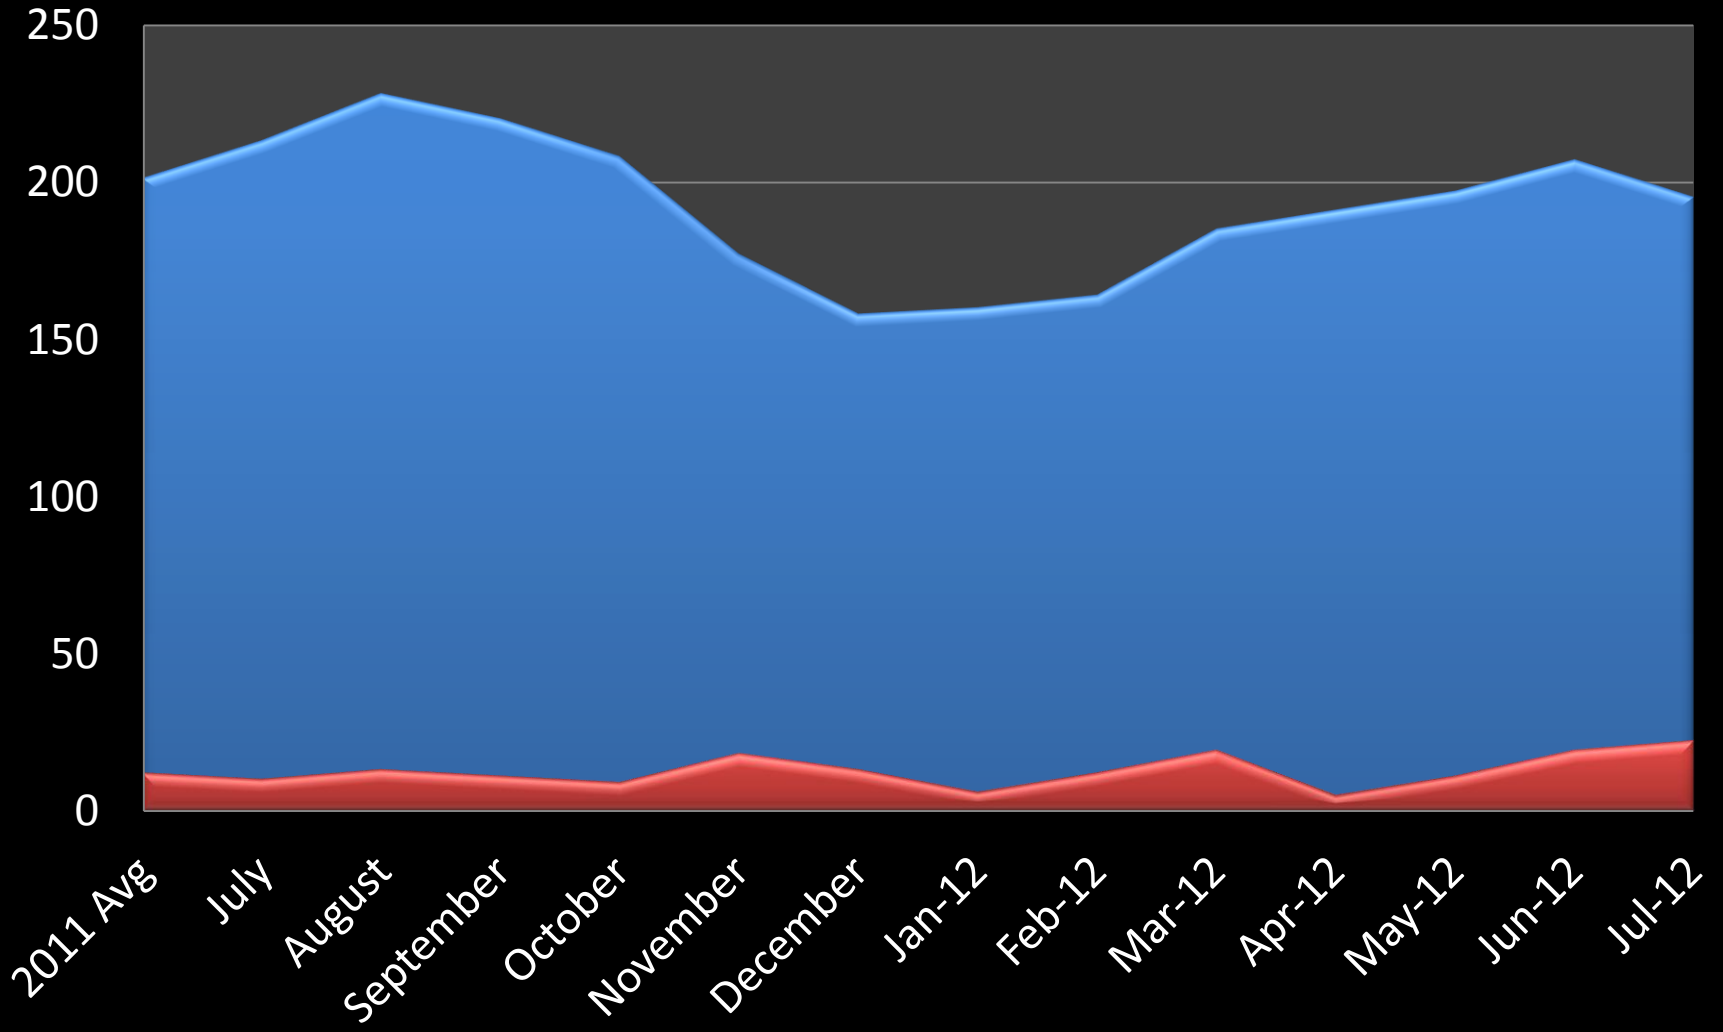

Median Price Sold

Pierce County

Units for Sale Units Sold

Pierce County

Median Price

River Falls

Units for Sale Units Sold

River Falls