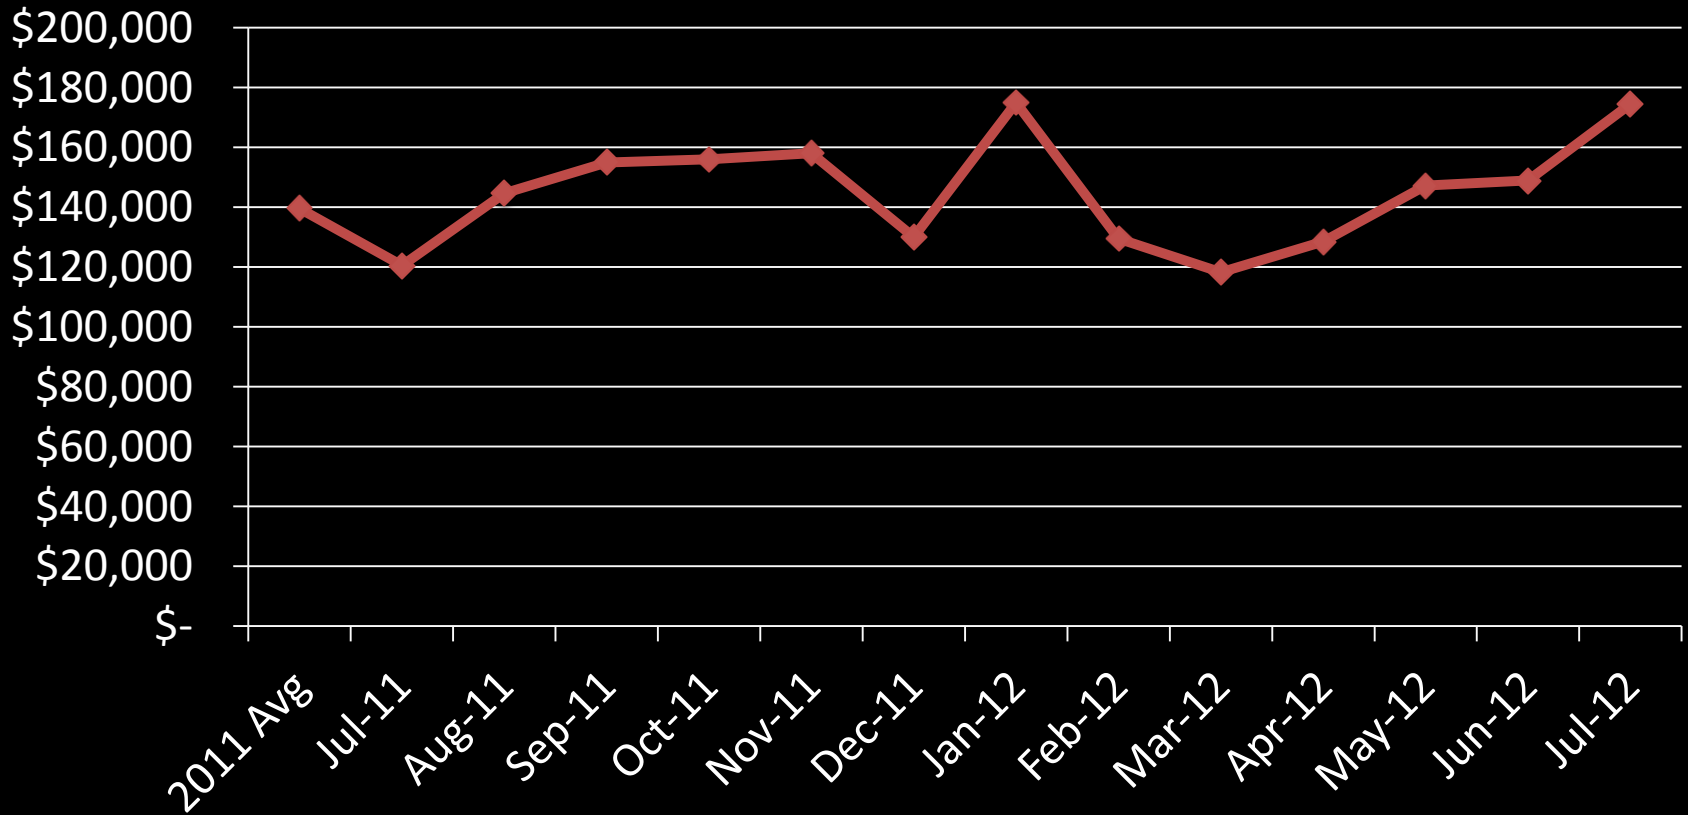

Median Price Sold

Pierce County

Units for Sale Units Sold

Pierce County

Median Price

River Falls

Units for Sale Units Sold

River Falls