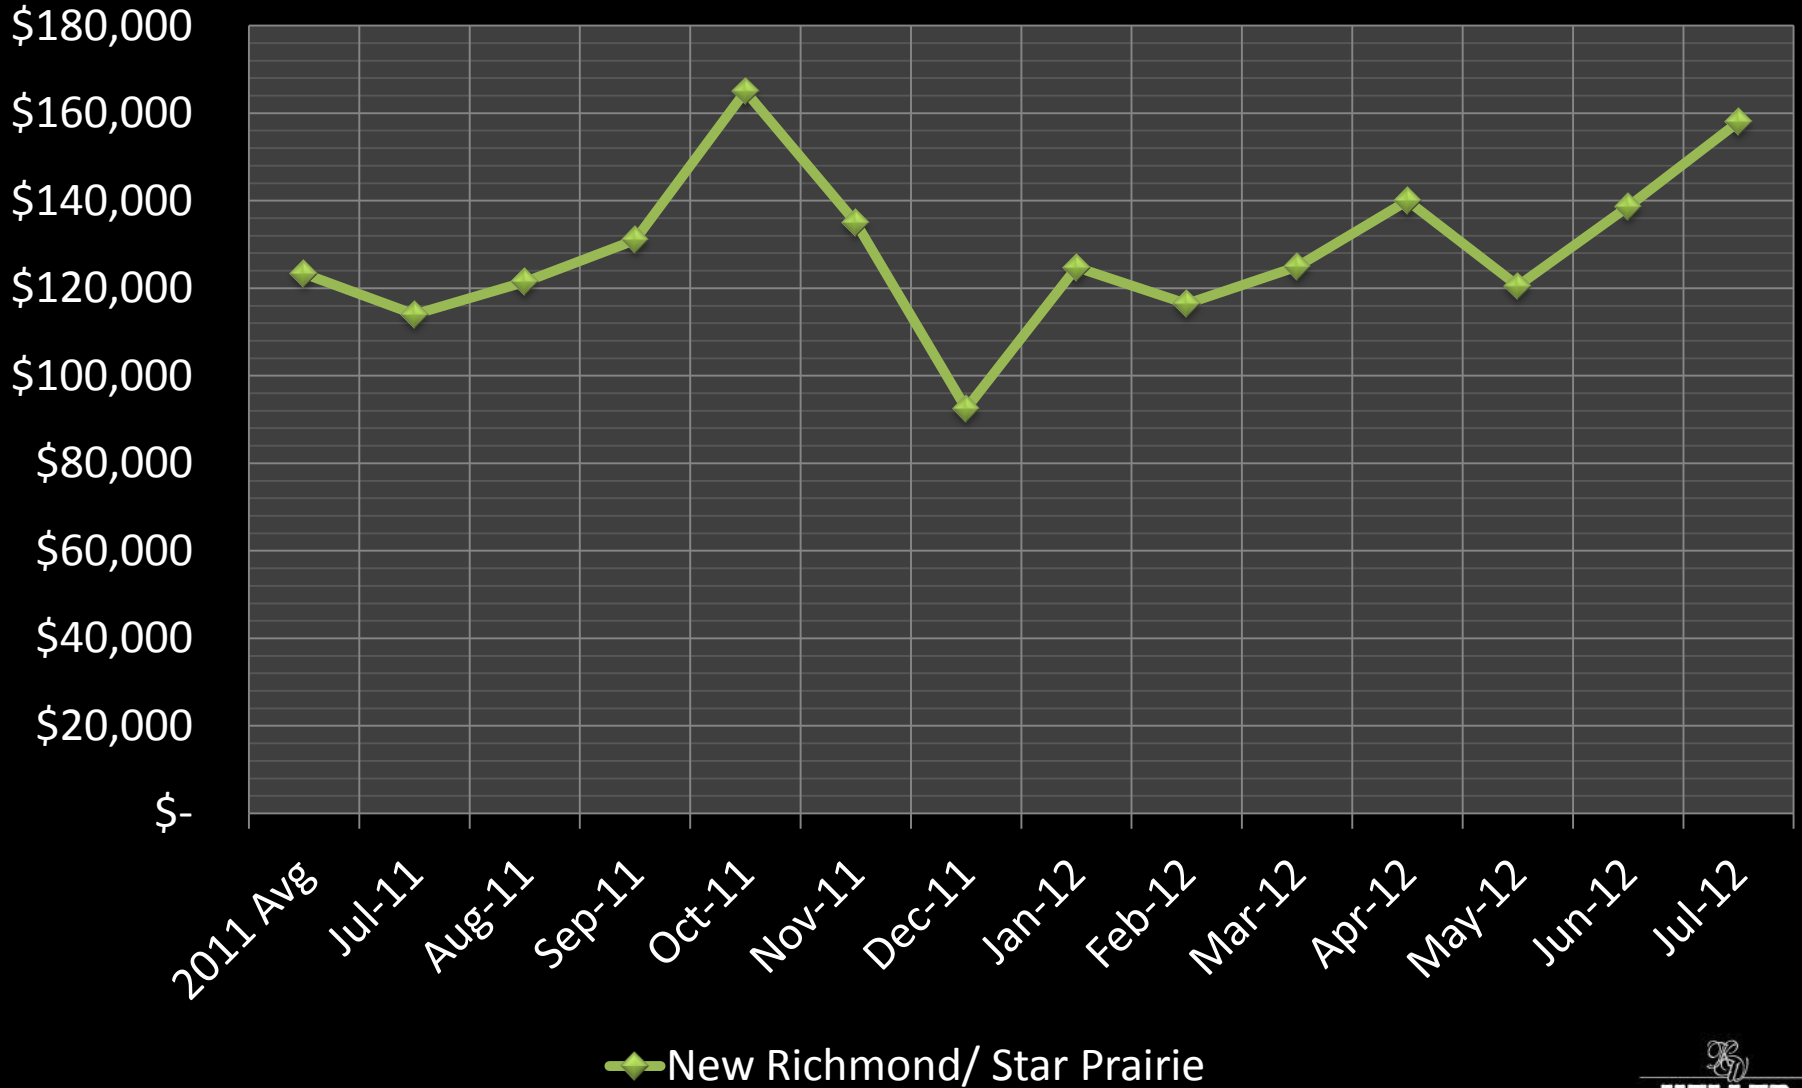

New Richmond & Star Prairie

Median Price Sold