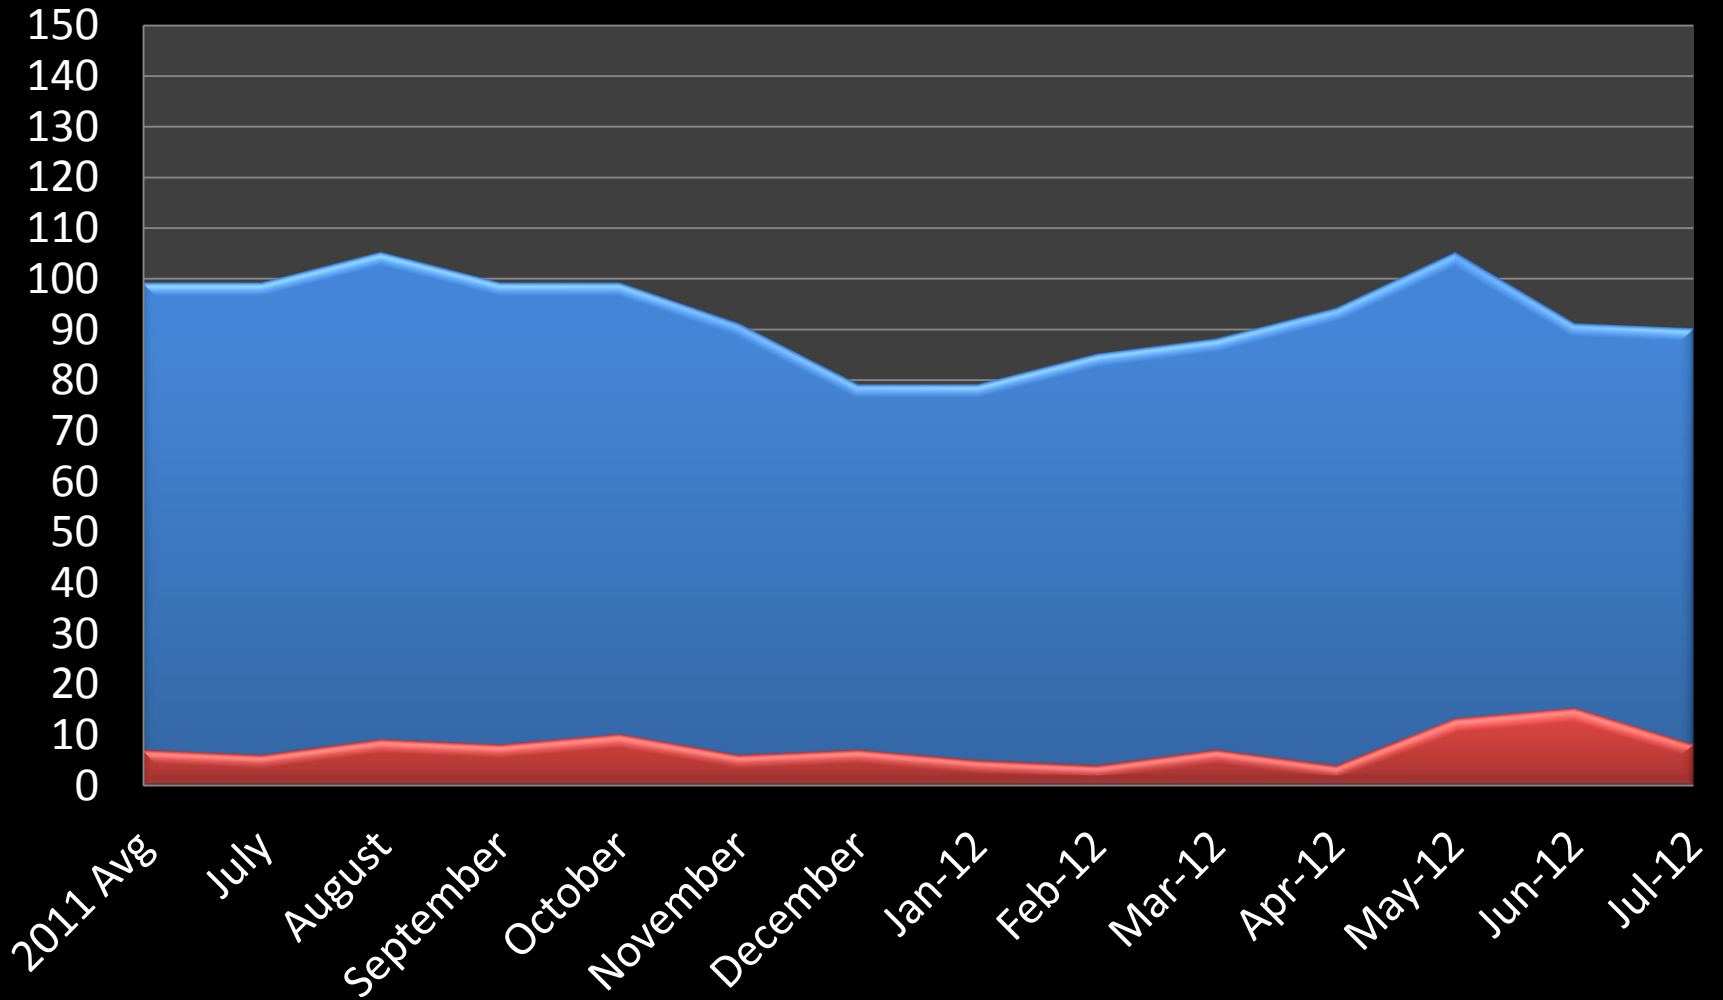

Median Price Sold

New Richmond/ Star Prairie

Units for Sale Units Sold

New Richmond & Star Prairie

Median Price Sold

Hammond & Roberts

■ Units for Sale ■ Units Sold

Hammond & Roberts