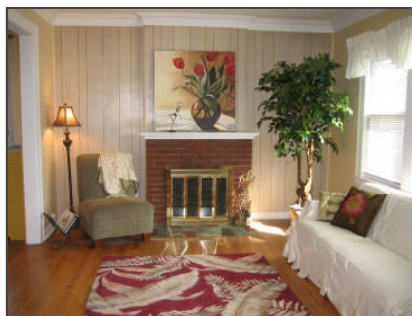

Open Sunday, April 9, 1-4 pm  
61 Sunset Avenue, Bloomfield

Lovely Brookdale side hall colonial beautifully set on .25 acres overlooks the 7th fairway of the Glen Ridge Country Club. Three bedrooms, 2 full baths, spacious kitchen and large family room, hardwood floors. Finished attic is possible 4th bedroom. 2 car detached garage. Close to NYC bus.