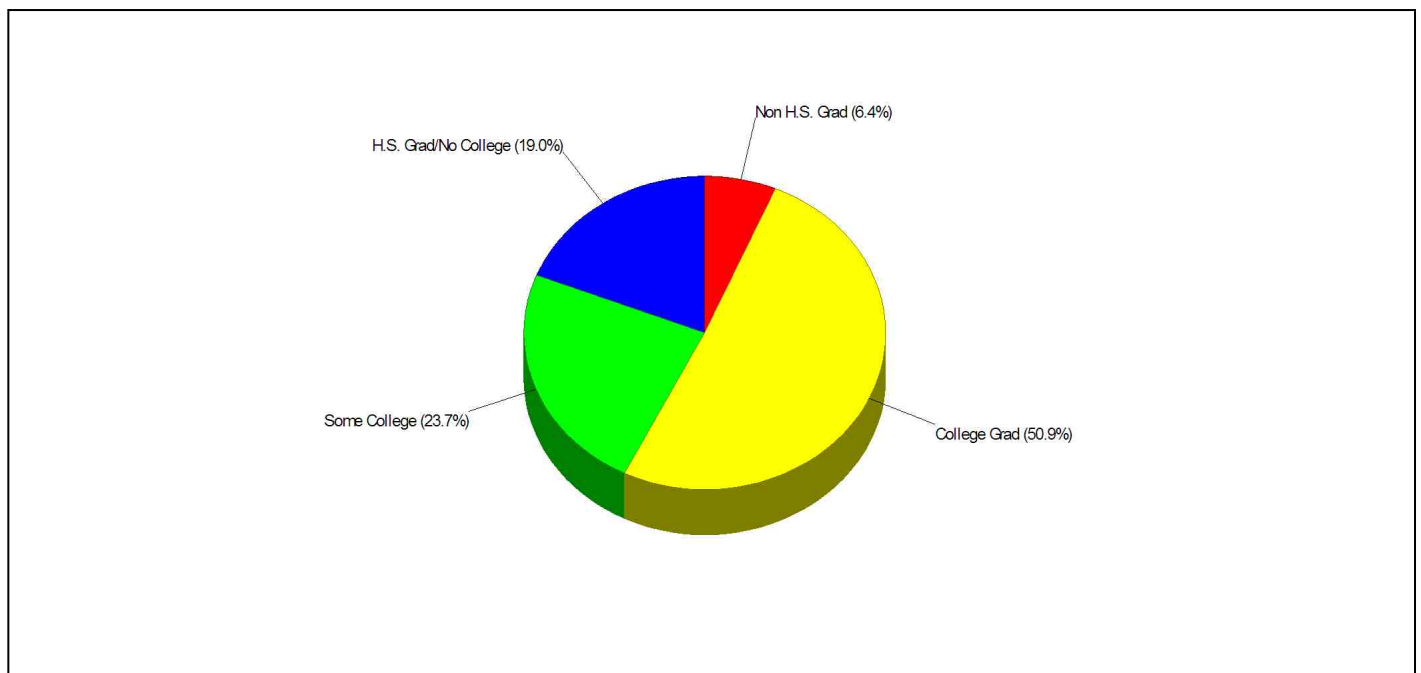

Office: 913-906-5403

email: tohlde@kw.com

Web: www.toddohlde.com

Income FOR OLATHE

Parent Education Level FOR OLATHE

Prepared by Todd Ohlde, ABR, GRI