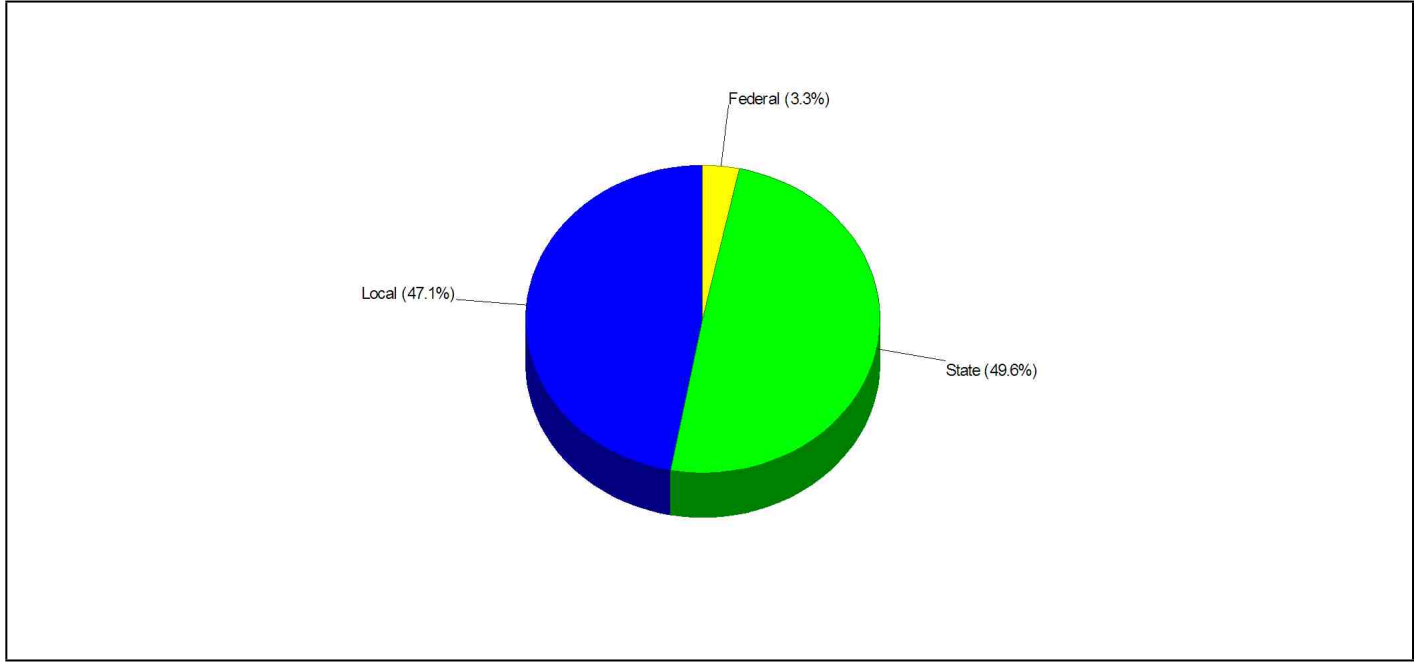

School Expenditures FOR OLATHE

**Expenditures Per Student
\$7,990**

Prepared by Todd Ohlde, ABR, GRI

Todd Ohlde, ABR, GRI

Office: 913-906-5403

email: tohlde@kw.com

Web: www.toddohlde.com

School Funding FOR OLATHE