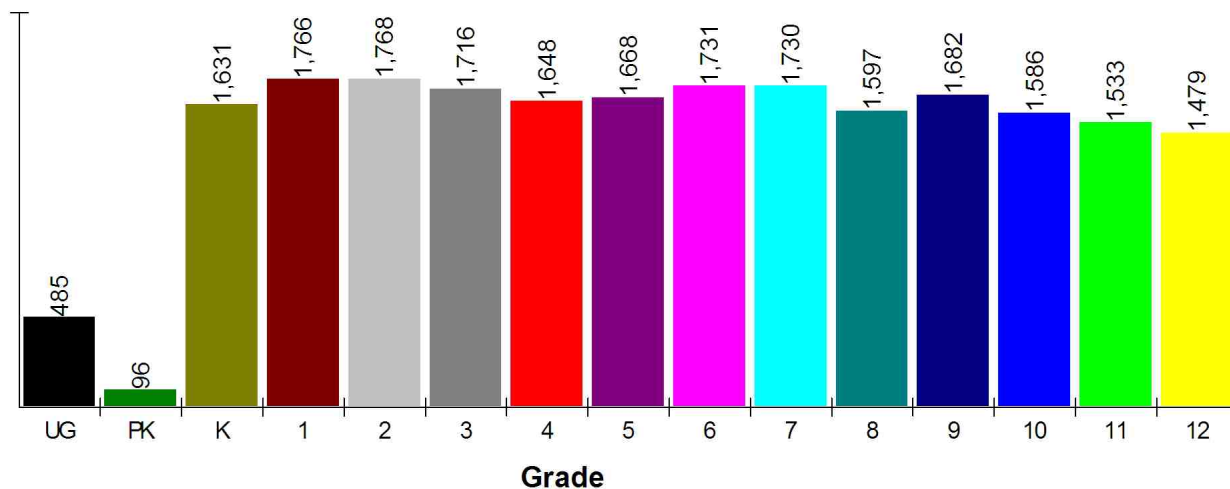

Todd Ohlde, ABR, GRI

Office: 913-906-5403

email: tohlde@kw.com

Web: www.toddohlde.com

General Facts FOR OLATHE

OLATHE
14160 BLACK BOB ROAD
OLATHE, KS 66062

Type:	(913)780-7000	Independent Local District
Grade Range:		PK - 12
Schools:		38
Teacher:		1,539
Students:		22,174
Student/Teacher Ratio:		14.4 To 1
Student/Librarian Ratio:		561.4 To 1
Secondary Student/Guidance Ratio:		232.6 To 1

Student Enrollment By Grade FOR OLATHE

Total Enrollment = 22,116

National Enrollment Ranking: 351 of 15,679 (97th Percentile)

State Enrollment Ranking: 4 of 304 (99th Percentile)

Prepared by Todd Ohlde, ABR, GRI