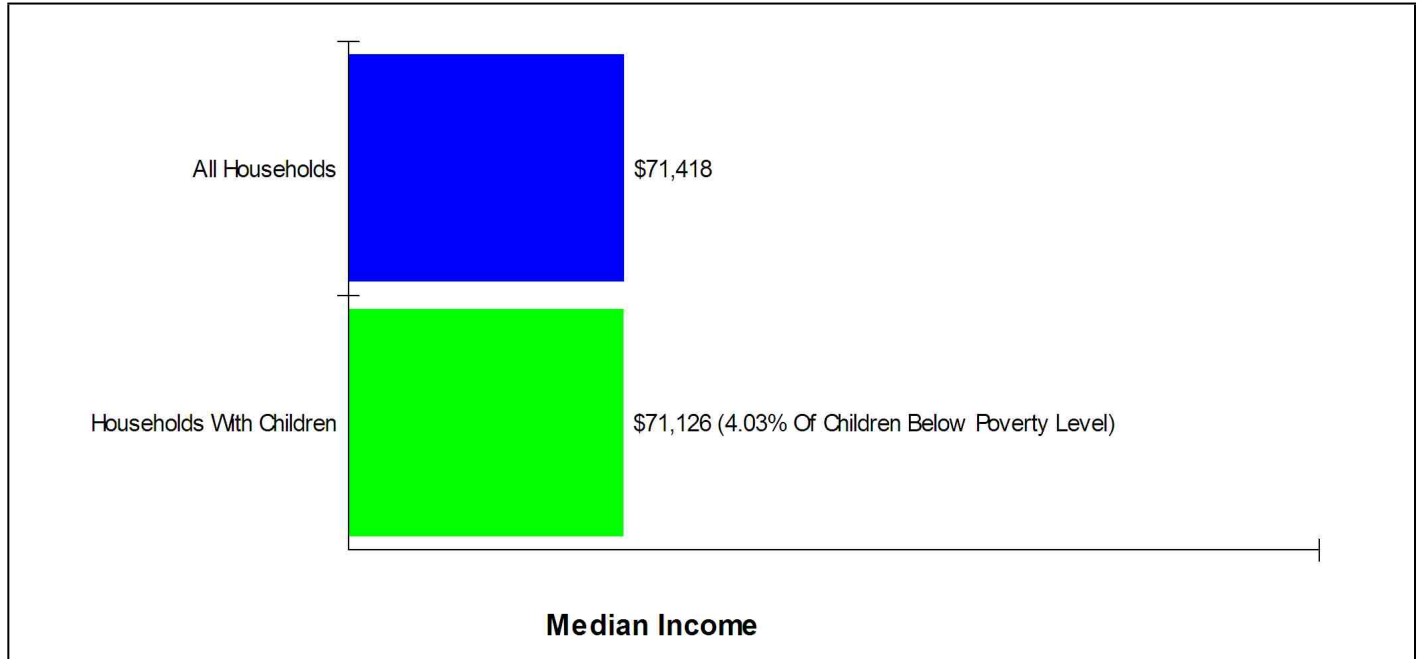

Todd Ohlde, ABR, GRI

Office: 913-906-5403

email: tohlde@kw.com

Web: www.toddohlde.com

Income FOR OLATHE