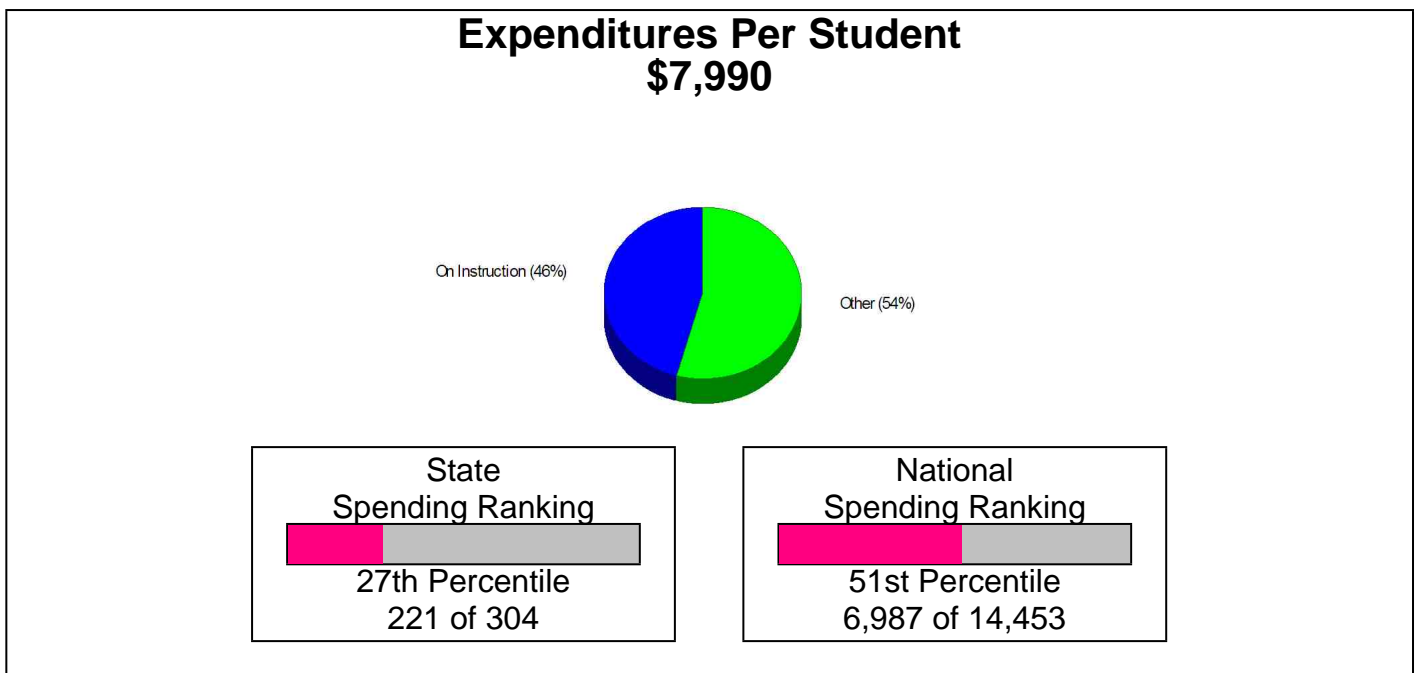

School Expenditures FOR OLATHE

**Expenditures Per Student
$7,990**

Prepared by Todd Ohlde, ABR, GRI