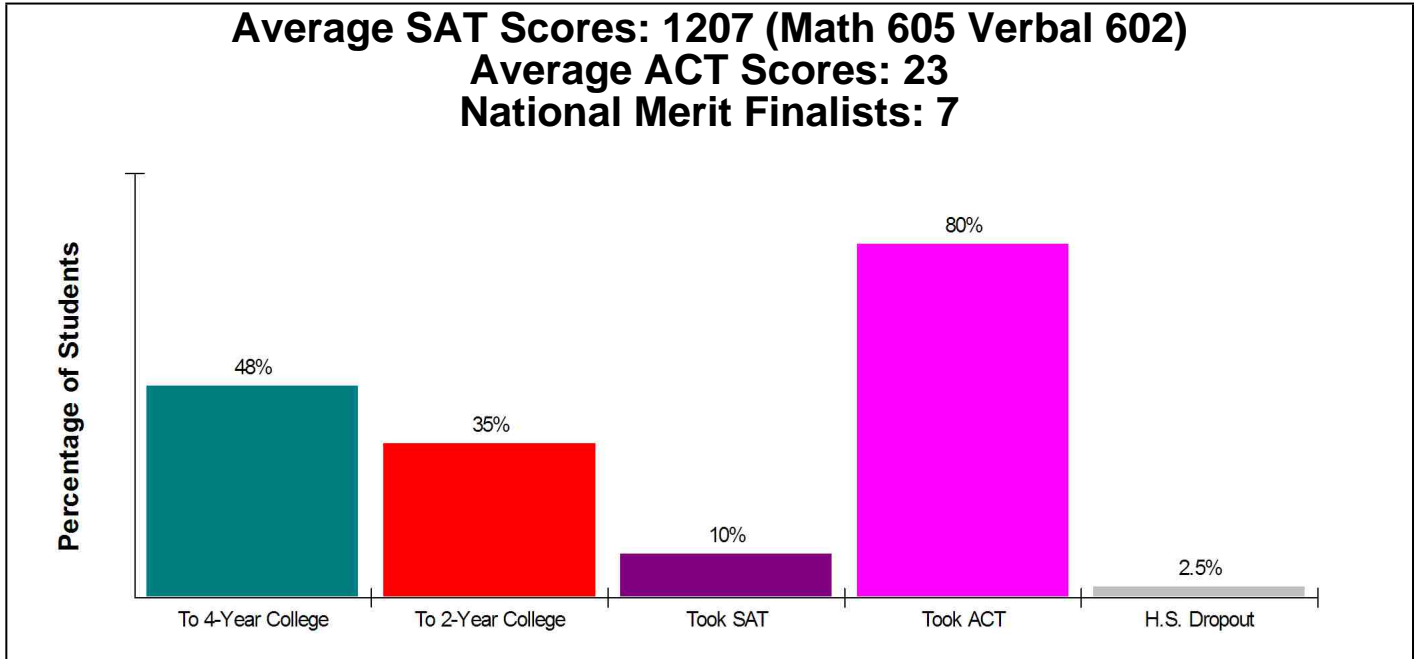

Todd Ohlde, ABR, GRI

Office: 913-906-5403

email: tohlde@kw.com

Web: www.toddohlde.com

High School Statistics FOR OLATHE

Average SAT Scores: 1207 (Math 605 Verbal 602)

Average ACT Scores: 23

National Merit Finalists: 7