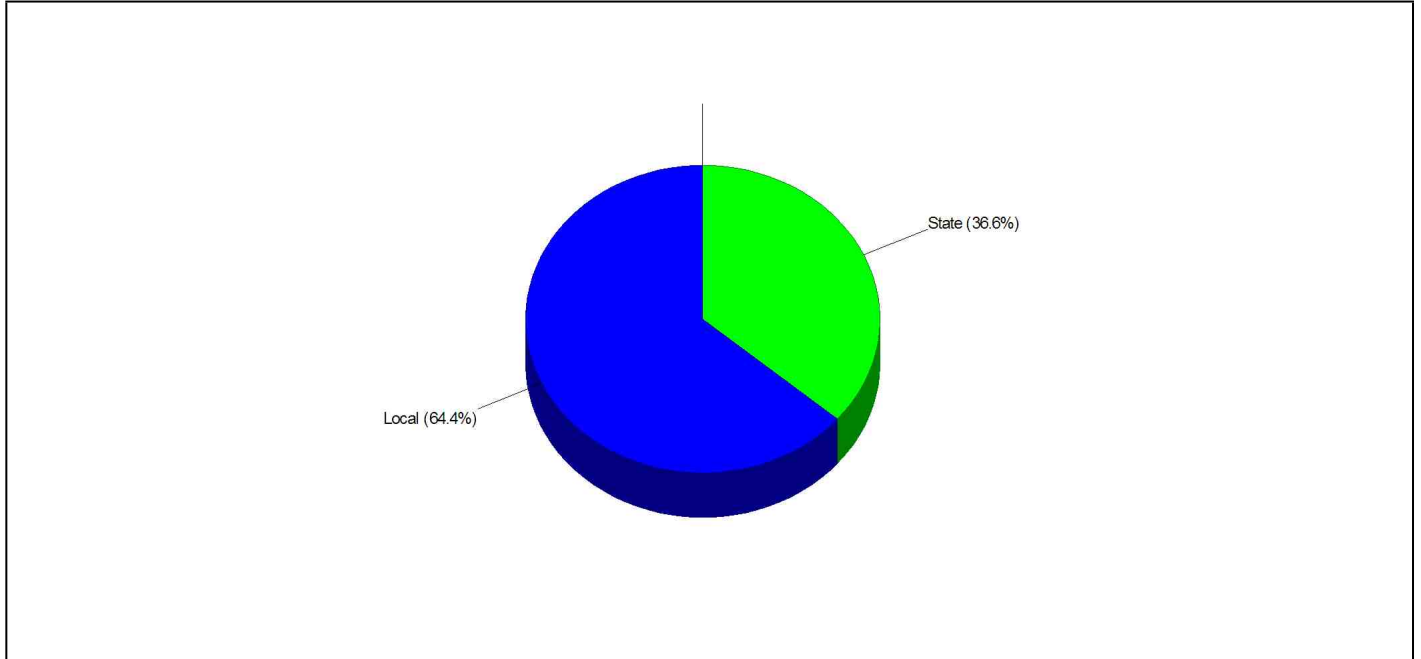

Todd Ohlde, ABR, GRI

Office: 913-906-5403

email: tohlde@kw.com

Web: www.toddohlde.com

School Funding FOR BLUE VALLEY

Prepared by Todd Ohlde, ABR, GRI