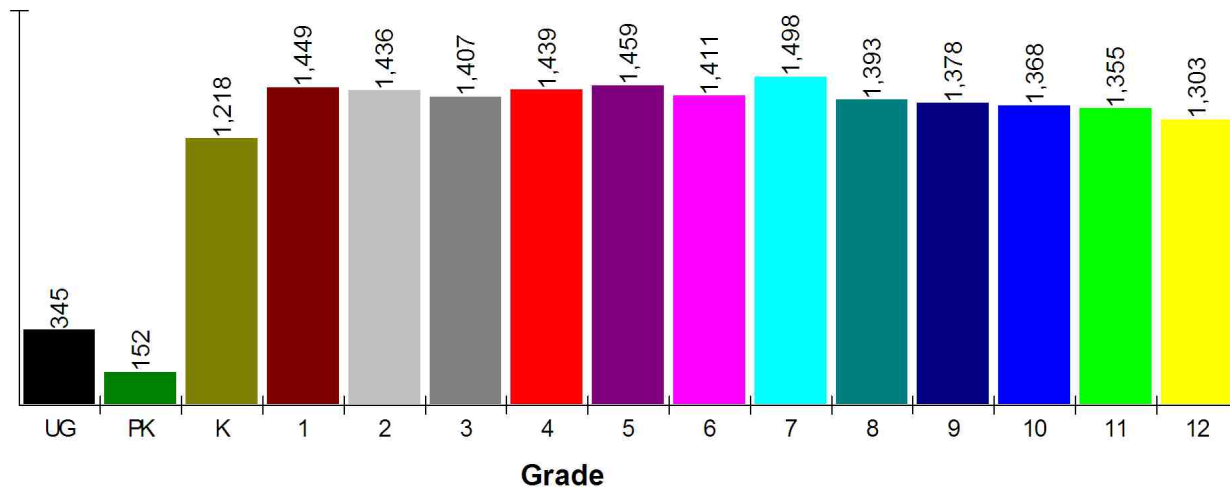

Todd Ohlde, ABR, GRI

Office: 913-906-5403

email: tohlde@kw.com

Web: www.toddohlde.com

General Facts FOR BLUE VALLEY

BLUE VALLEY
15020 METCALF
OVERLAND PARK, KS 66223

Type:	(913)239-4000	Independent Local District
Grade Range:		PK - 12
Schools:		29
Teacher:		1,209
Students:		18,641
Student/Teacher Ratio:		15.4 To 1
Student/Librarian Ratio:		548.3 To 1
Secondary Student/Guidance Ratio:		148.9 To 1

Student Enrollment By Grade FOR BLUE VALLEY

Total Enrollment = 18,611

National Enrollment Ranking: 461 of 15,679 (97th Percentile)

State Enrollment Ranking: 5 of 304 (98th Percentile)

Prepared by Todd Ohlde, ABR, GRI