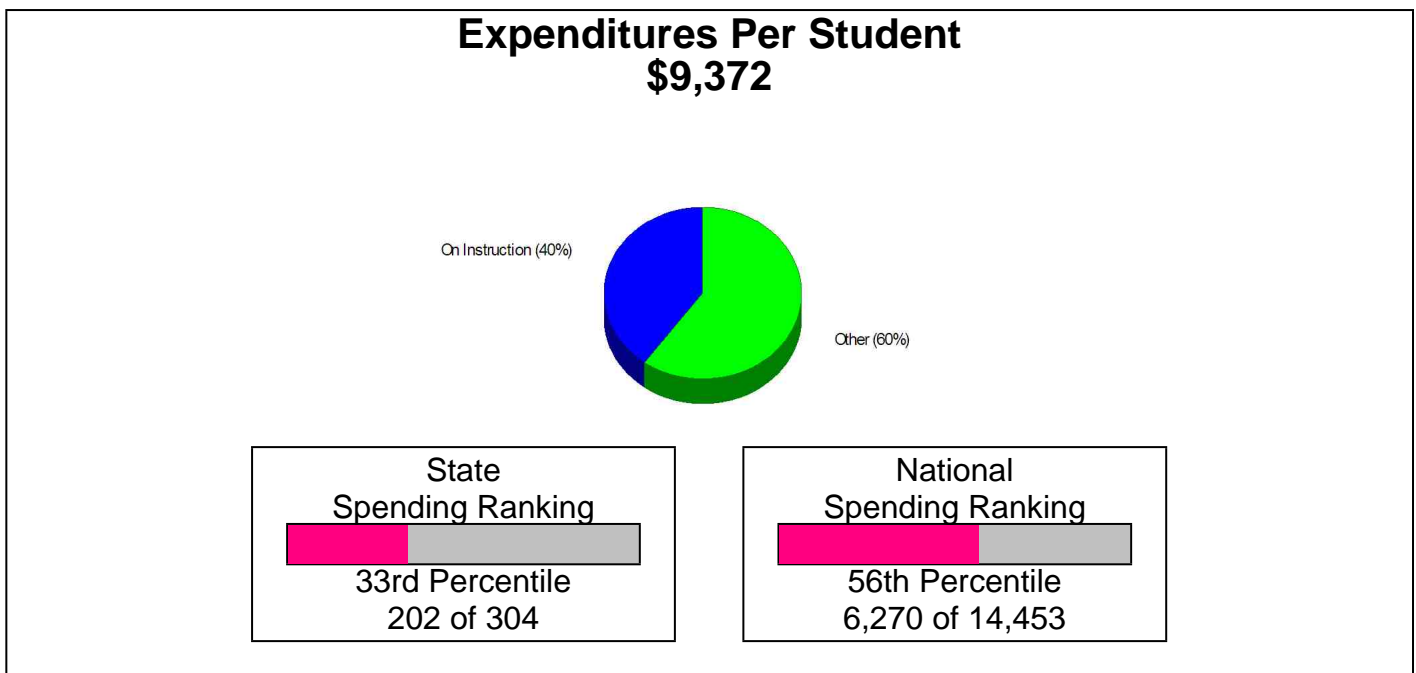

School Expenditures FOR BLUE VALLEY

**Expenditures Per Student
$9,372**

Prepared by Todd Ohlde, ABR, GRI