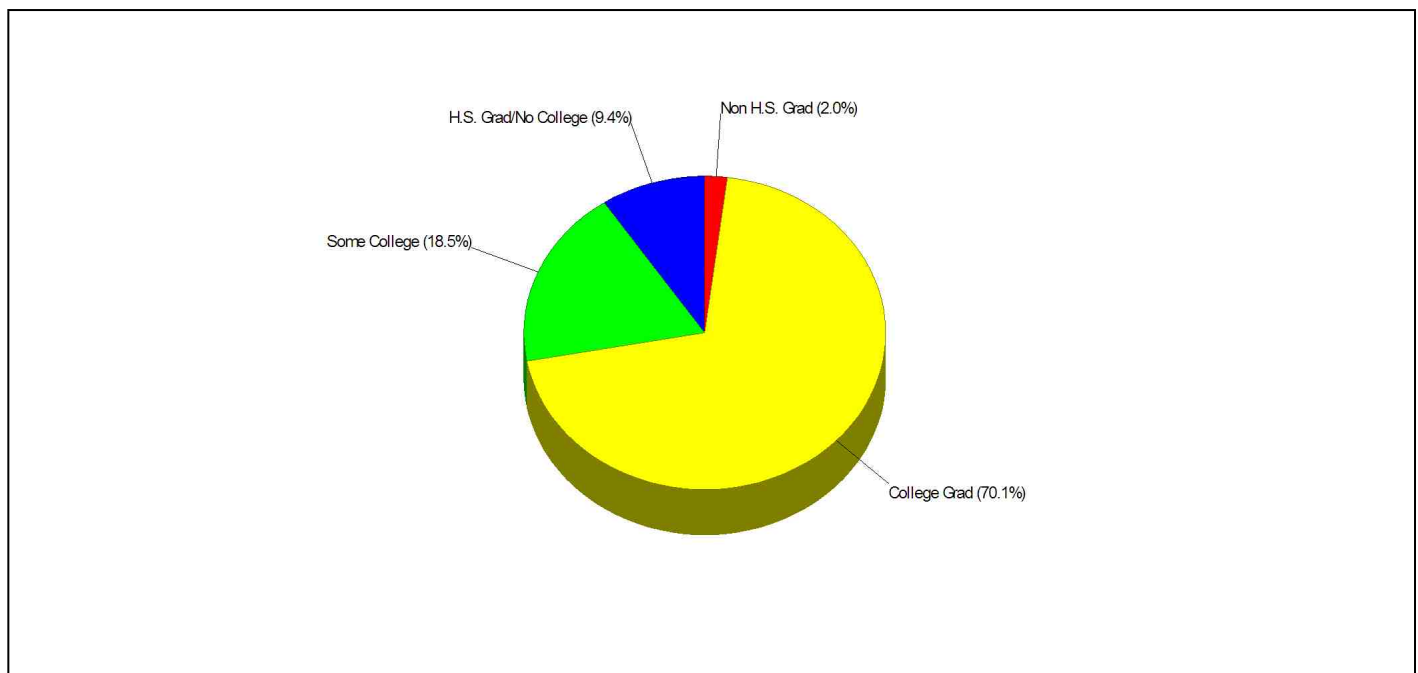

Parent Education Level FOR BLUE VALLEY

Prepared by Todd Ohlde, ABR, GRI