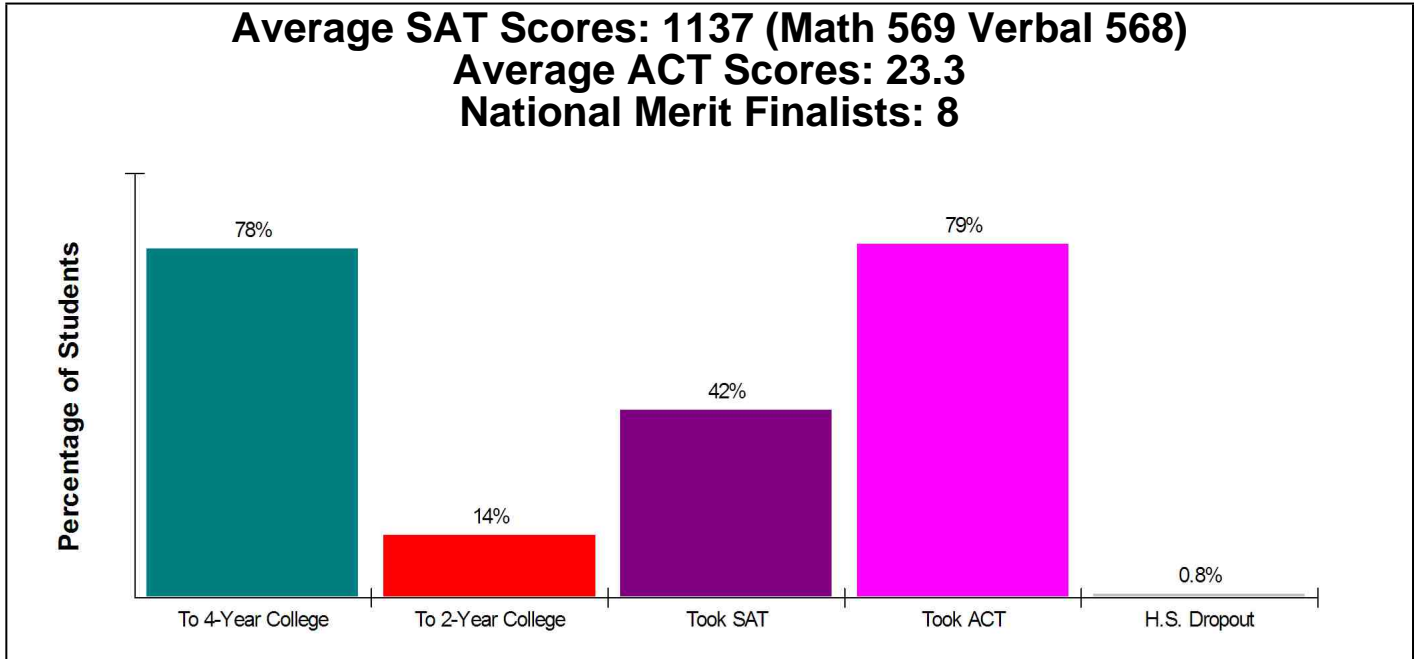

## Student Enrollment By Grade FOR BLUE VALLEY

Total Enrollment = 18,611

National Enrollment Ranking: 461 of 15,679 (97th Percentile)

State Enrollment Ranking: 5 of 304 (98th Percentile)

Prepared by Todd Ohlde, ABR, GRI

## High School Statistics FOR BLUE VALLEY

**Average SAT Scores: 1137 (Math 569 Verbal 568)**

**Average ACT Scores: 23.3**

**National Merit Finalists: 8**