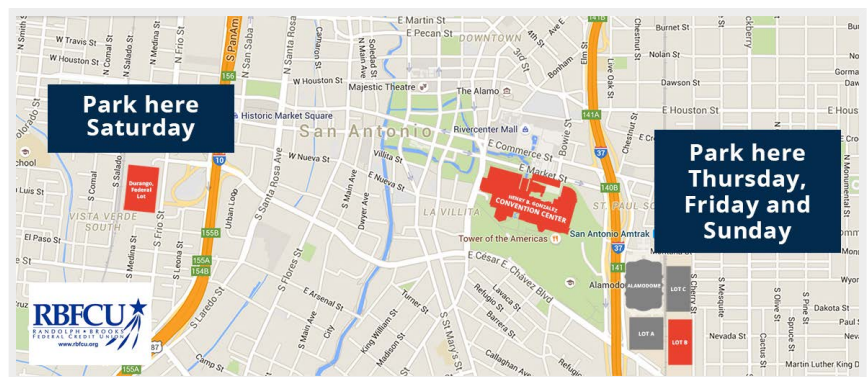

Are you coming on Saturday?
Parking is available at Alamodome Lot B on Thursday, Friday and Sunday. Parking is available at the Durango, Federal Lot on Saturday.

3. Take the Shuttle Bus to the Show

Shuttles will run continuously to and from the Convention Center (Market St. Entrance) and Alamodome Lot B.

DIRECTIONS & PARKING

FREE PARKING COUPON

FREE SHUTTLE BUS

Alamodome Parking

Thursday, Friday & Sunday only

Alamodome Parking Lot B

100 Montana Street
San Antonio, TX 78205

Get
Directions

Federal Lot Parking

Saturday Parking only

Durango, Federal Lot

700 E. Cesar Chavez
San Antonio, TX 78207

Get
Directions

Show Location

Henry B. Gonzalez Convention Center

200 E Market St
San Antonio, TX 78205

Get
Directions

Free Parking is available throughout the show with a coupon

Download Your Coupon

Shuttles will run continuously to and from the Henry B. Gonzalez Convention Center (Market St. Entrance) and the designated parking lot.