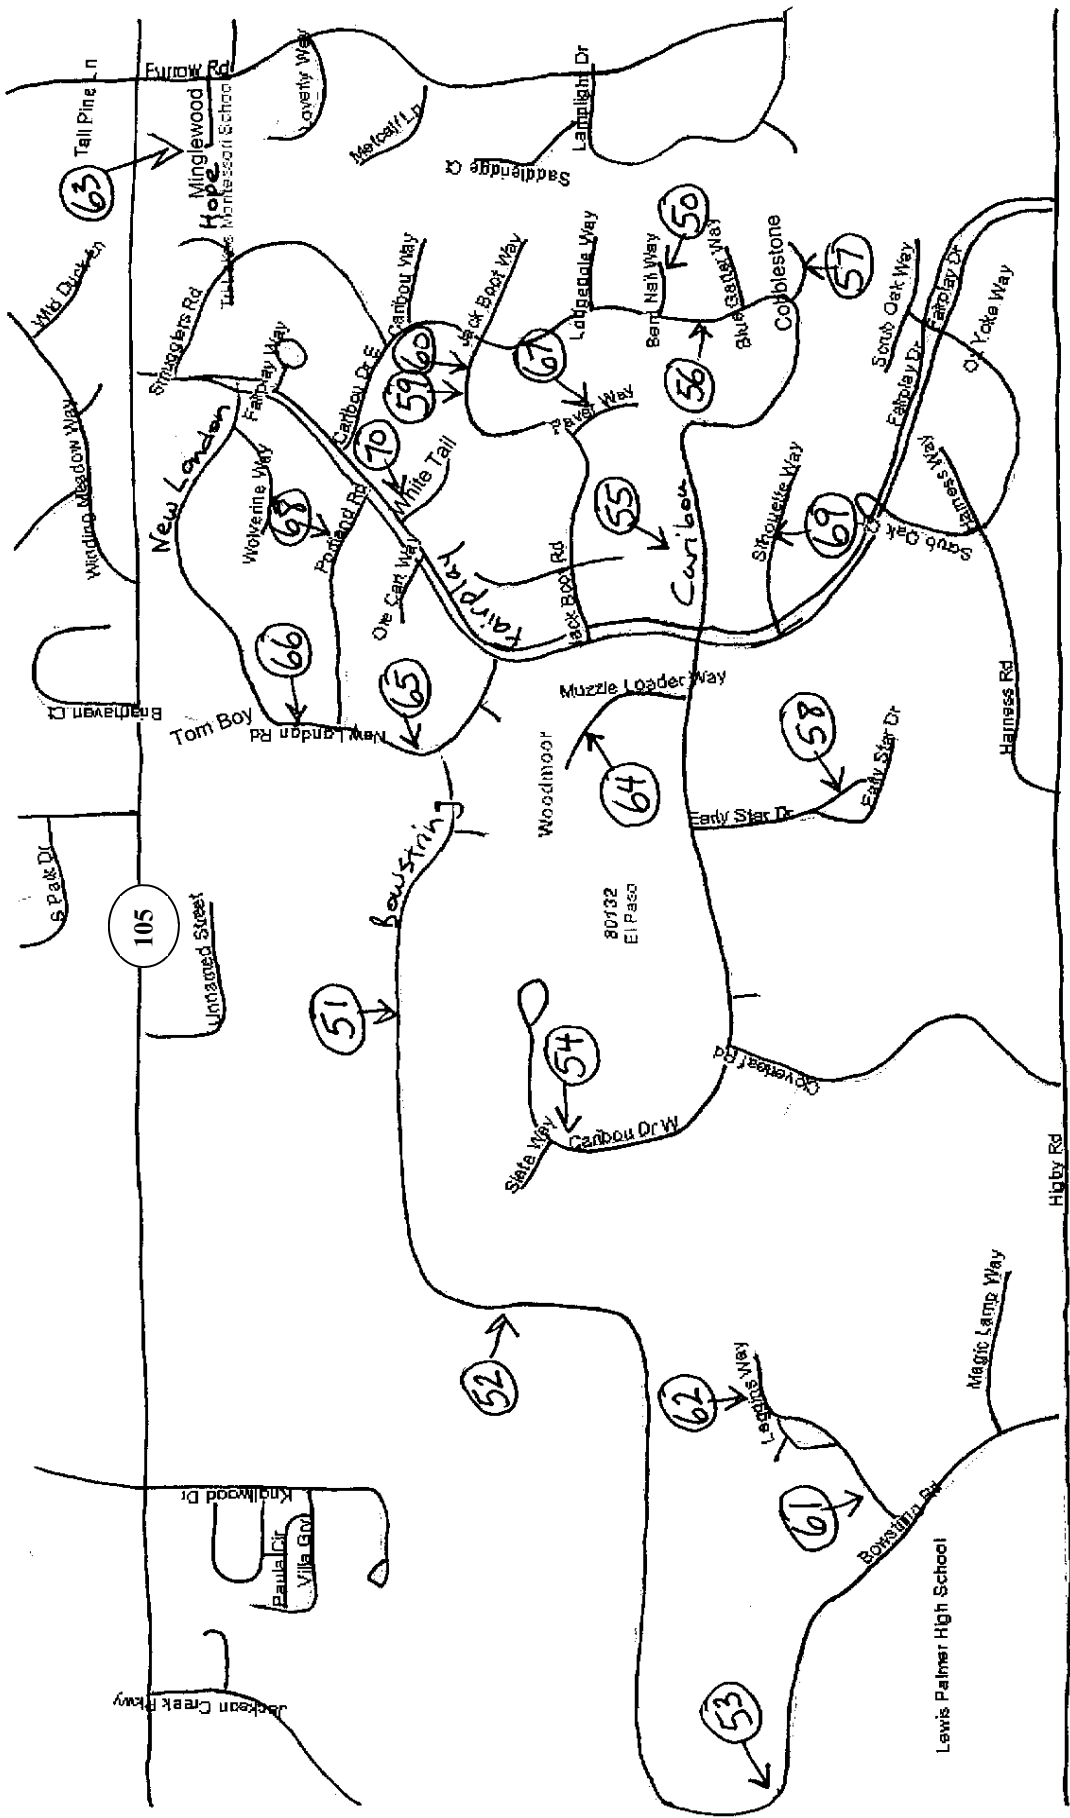

2008 WOODMOOR COMMUNITY GARAGE SALE MAP "C" SOUTH WOODMOOR

0 0.13mi

Monument

Pond

2008 WOODMOOR COMMUNITY GARAGE SALE MAP "C" SOUTH WOODMOOR (continued)

Num	Address	Days	Time	Items for Sale
50	235 Bent Nail Way	FRI/SAT	8-3	furniture, misc. household
51	750 Bowstring Road	SAT only	8-3	Light Fixtures, hardware, decorative items
52	1060 Bowstring Road	FRI/SAT	8-3	miscellaneous household items
53	1575 Bowstring Road	FRI/SAT	8-3	house, furniture, household items (moving sale)
54	990 Caribou Drive	FRI/SAT	8-3	tools, shop vac, golf clubs, hand edger and wood
55	17310 Caribou Drive E	FRI/SAT	8-3	stamping & scrapbook supplies, handmade jewelry
56	17490 Caribou Drive E	FRI/SAT	8-3	rubber stamps, craft, household, pop-up camper, misc
57	220 Cobblestone Way	SAT only	8-3	household, clothes, books, air hockey table, furnitu
58	17235 Early Star Drive	FRI/SAT	8-3	weight machine, misc items, toys, porch swing
71	325 Jack Boot Road	FRI/SAT	8-3	Furniture, power tools, Honda scooter, motorcycle accessories, toys
59	330 Jack Boot Road	FRI/SAT	8-3	furniture and household goods
60	380 Jack Boot Road	SAT only	9-3	miscellaneous
61	17205 Leggins Way	FRI/SAT	8-3	China cabinet with curved glass, furniture, clothe
62	17380 Leggins Way	FRI/SAT	8-3	Assorted household items, clothes, tools, decor
63	18075 Minglewood Trail	SAT only	8-3	MULTI-FAMILY SALE AT HOPE MONTESSORI!
64	17550 Muzzle Loader Way	FRI/SAT	8-3	furniture, gardening, foosball, Thule ski/bike rack, Cherrywood sleigh bed
65	17715 New London Rd	FRI/SAT	8-3	kitchen table, depression ware, antique oil sample
66	17820 New London Rd	FRI/SAT	8-3	antiques, old Look and Life mags, children's clothing, books, xmas
67	17420 Paver Way	FRI/SAT	8-3	sofa, fine china, digital piano, pool table
68	545 Portland	FRI/SAT	8-3	girl toys, china, miscellaneous.
69	555 Silhouette Way	FRI/SAT	8-3	household, furniture (tables/chairs, sofa, futon), clothes
70	465 White Tail Way	FRI/SAT	8-3	small household, gas dryer, clothing, area rugs.

Sponsored by Claire Boynton, Keller Williams Realty, 719-481-1000 and Peoples National Bank