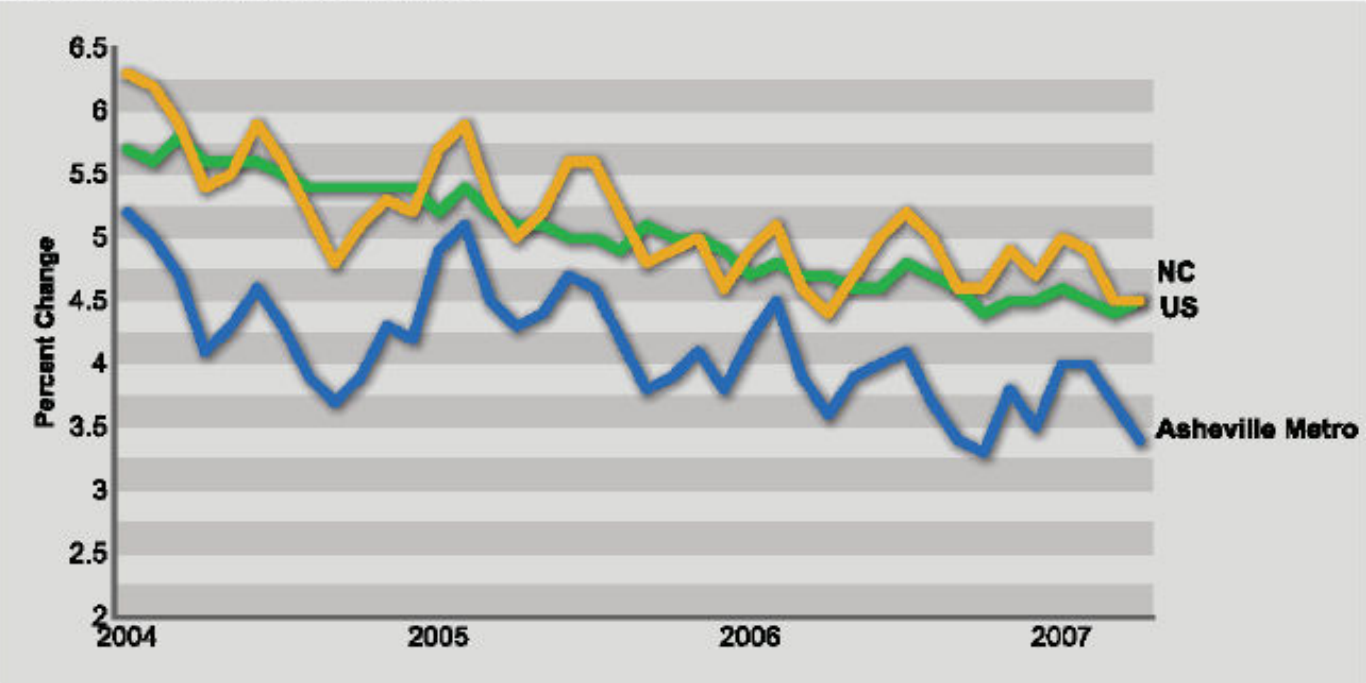

UNEMPLOYMENT RATE

The Bourke Group · Asheville Real Estate Specialist

Keller Williams Professionals Realty

86 Asheland Ave, Asheville, NC 28801

Office: 828.771.2333 · Fax: 828.771.2394

www.TheBourkeGroup.com